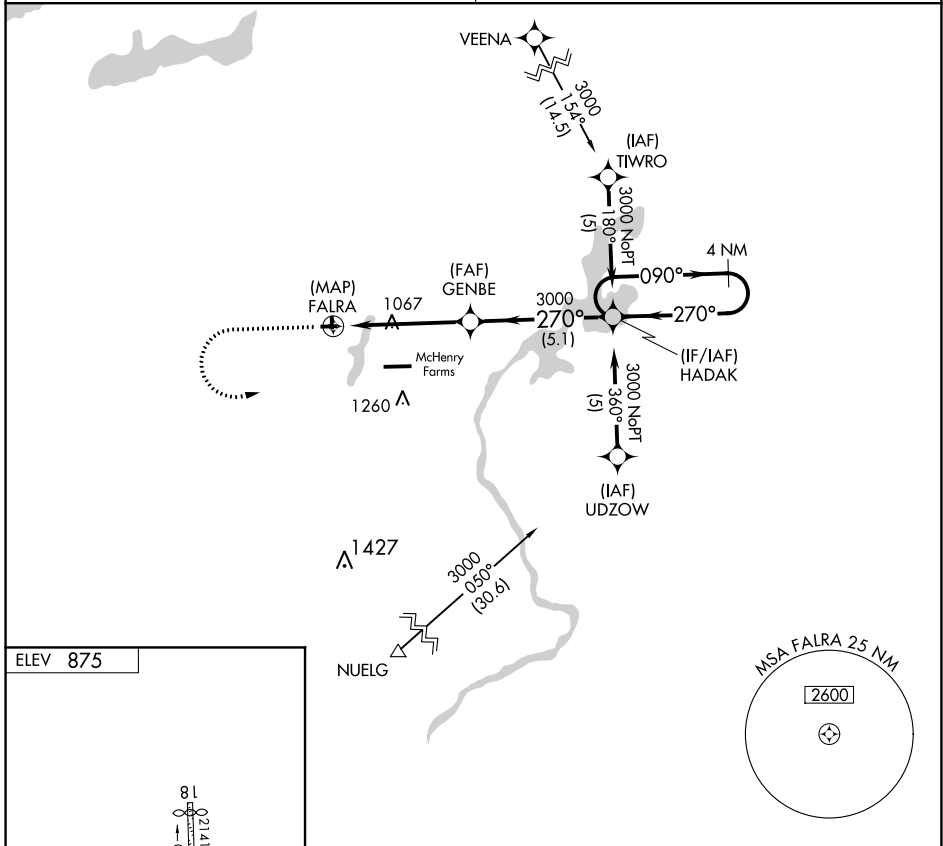

APP CRS 270°	Rwy Idg TDZE Apt Elev	N/A N/A 875
------------------------	-----------------------------	--

RNAV (GPS)-B

GALT FLD (10C)

<p>▼ Use Waukegan Rgnl altimeter setting. ▲ NA GPS or RNP-0.3 Required. DME/DME RNP-0.3 NA.</p>	<p>MISSED APPROACH: Climb to 2000, then climbing left turn to 3000 direct HADAK WP and hold.</p>
---	--

<p>CHICAGO APP CON 120.55 306.925</p>	<p>UNICOM 122.8 (CTAF)</p>
--	---------------------------------------

CATEGORY	A	B	C	D
CIRCLING	1480-1	605 (700-1)	1540-1 ³ / ₄ 665 (700-1 ³ / ₄)	NA

EC-3, 08 SEP 2022 to 06 OCT 2022

EC-3, 08 SEP 2022 to 06 OCT 2022