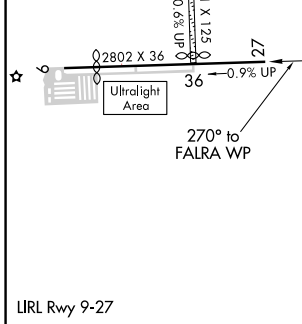

APP CRS 270°	Rwy Idg TDZE Apt Elev	N/A N/A 875
------------------------	-----------------------------	--

RNAV (GPS)-B

GALT FLD (10C)

<p>▼ Use Waukegan Rgnl altimeter setting. ▲ NA GPS or RNP-0.3 Required. DME/DME RNP-0.3 NA.</p>	<p>MISSED APPROACH: Climb to 2000, then climbing left turn to 3000 direct HADAK WP and hold.</p>
---	--

<p>CHICAGO APP CON 120.55 306.925</p>	<p>UNICOM 122.8 (CTAF)</p>
--	---------------------------------------

CATEGORY	A	B	C	D
CIRCLING	1480-1	605 (700-1)	1540-1 ³ / ₄ 665 (700-1 ³ / ₄)	NA

EC-3, 08 SEP 2022 to 06 OCT 2022