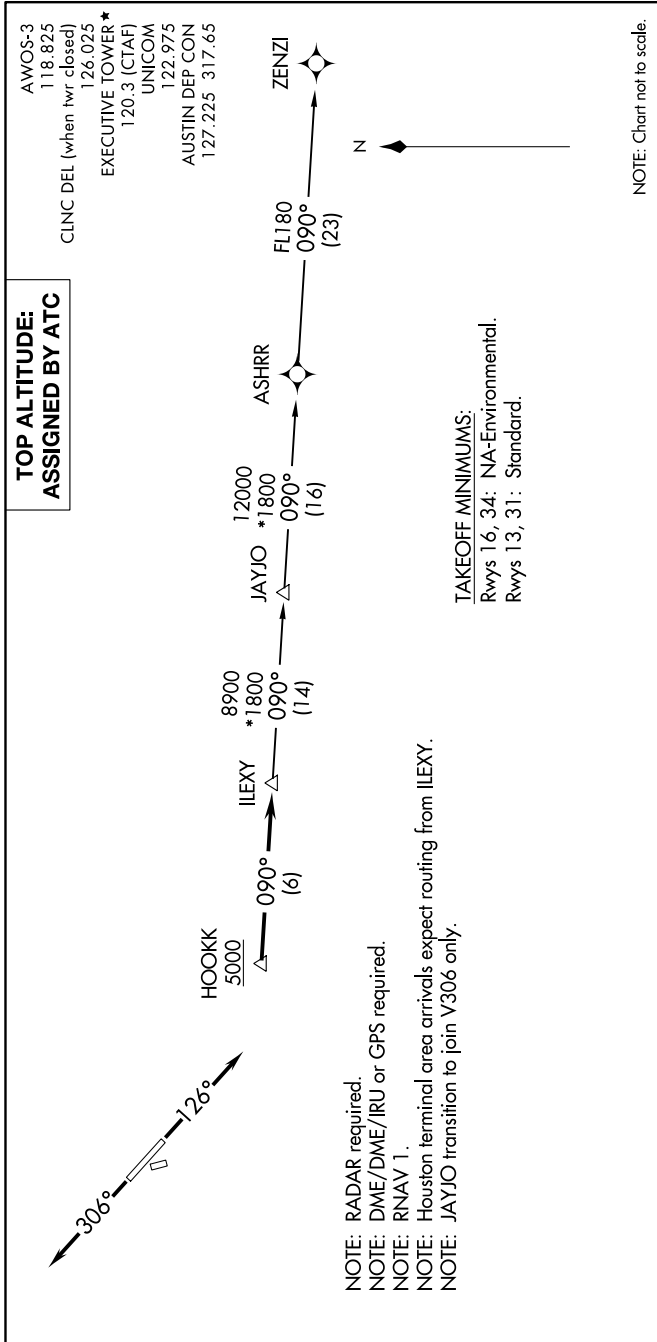

(ILEXY3.ILEXY) 21112

AL-5891 (FAA)

AUSTIN EXEC (EDC)  
AUSTIN, TEXAS

# ILEXY THREE DEPARTURE (RNAV)

SC-3, 08 SEP 2022 to 06 OCT 2022

## DEPARTURE ROUTE DESCRIPTION

**TAKEOFF RUNWAY 13:** Climb on heading 126° or as assigned by ATC for vectors to cross HOOKK at or above 5000, thence. . . .

**TAKEOFF RUNWAY 31:** Climb on heading 306° or as assigned by ATC for vectors to cross HOOKK at or above 5000, thence. . . .

# ILEXY THREE DEPARTURE (RNAV)

(ILEXY3.ILEXY) 22APR21

AUSTIN, TEXAS  
AUSTIN EXEC (EDC)

SC-3, 08 SEP 2022 to 06 OCT 2022