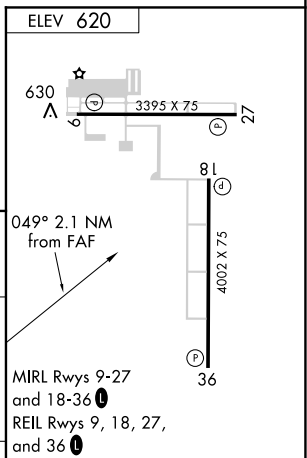

VORTAC CGT 114.2 Chan 89	APP CRS 049°	Rwy Idg TDZE Apt Elev N/A N/A 620
--	------------------------	---

VOR-A
LANSING MUNI (IGQ)

⚠ When local altimeter setting not received, use Chicago Midway Intl altimeter setting and increase all MDAs 60 feet. Circling Rwy 9 NA at night.

⚠ MISSED APPROACH: Climb to 1500 then climbing right turn to 2300 direct CGT VORTAC and hold.

AWOS-3PT 119.275	CHICAGO APP CON 128.2 285.6	UNICOM 122.7 (CTAF) 0
----------------------------	---------------------------------------	---------------------------------