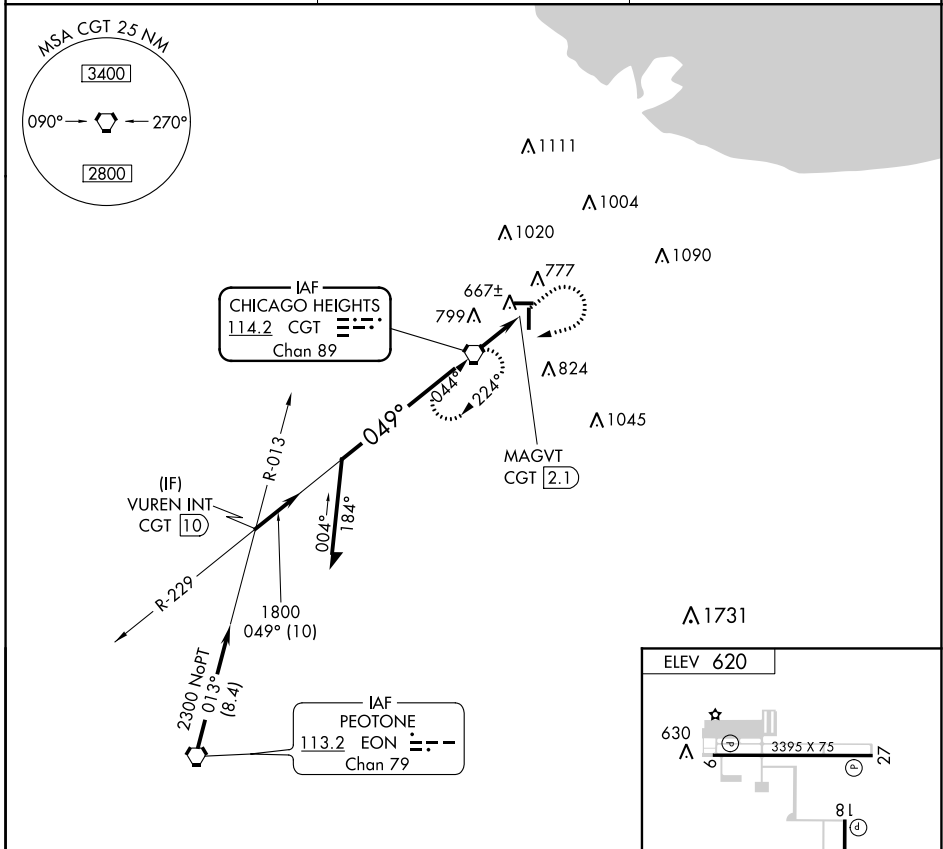

VORTAC CGT 114.2 Chan 89	APP CRS 049°	Rwy Idg TDZE Apt Elev N/A N/A 620
--	------------------------	---

VOR-A
LANSING MUNI (IGQ)

⚠ When local altimeter setting not received, use Chicago Midway Intl altimeter setting and increase all MDAs 60 feet. Circling Rwy 9 NA at night.

⚠ MISSED APPROACH: Climb to 1500 then climbing right turn to 2300 direct CGT VORTAC and hold.

AWOS-3PT 119.275	CHICAGO APP CON 128.2 285.6	UNICOM 122.7 (CTAF) 0
----------------------------	---------------------------------------	---------------------------------

CATEGORY	A	B	C	D	FAF to MAP 2.1 NM					
CIRCLING	1140-1 520 (600-1)		NA		Knots	60	90	120	150	180
					Min:Sec	2:06	1:24	1:03	0:50	0:42

EC-3, 08 SEP 2022 to 06 OCT 2022

EC-3, 08 SEP 2022 to 06 OCT 2022