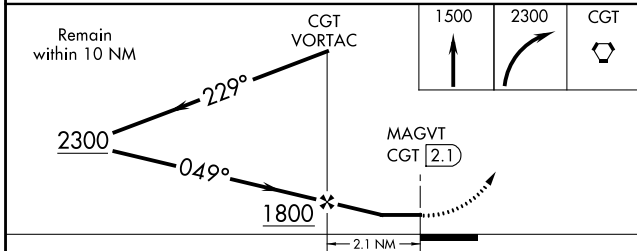

VORTAC CGT 114.2 Chan 89	APP CRS 049°	Rwy Idg TDZE Apt Elev N/A N/A 620
--	------------------------	---

VOR-A
LANSING MUNI (IGQ)

⚠ When local altimeter setting not received, use Chicago Midway Intl altimeter setting and increase all MDAs 60 feet. Circling Rwy 9 NA at night.

⚠ MISSED APPROACH: Climb to 1500 then climbing right turn to 2300 direct CGT VORTAC and hold.

AWOS-3PT 119.275	CHICAGO APP CON 128.2 285.6	UNICOM 122.7 (CTAF) 0
----------------------------	---------------------------------------	---------------------------------

CATEGORY	A	B	C	D	FAF to MAP 2.1 NM					
CIRCLING	1140-1 520 (600-1)		NA		Knots	60	90	120	150	180
					Min:Sec	2:06	1:24	1:03	0:50	0:42

EC-3, 08 SEP 2022 to 06 OCT 2022

EC-3, 08 SEP 2022 to 06 OCT 2022