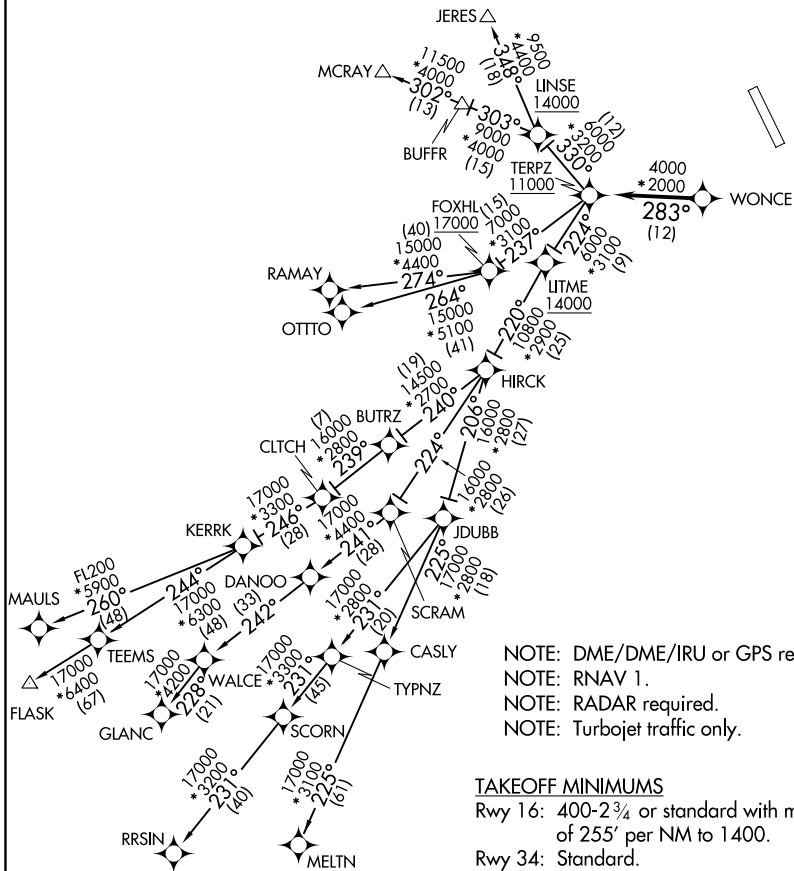

TERPZ SEVEN DEPARTURE (RNAV)

AWOS-3
121.25
UNICOM
122.7 (CTAF)
POTOMAC DEP CON
125.525 291.625

TOP ALTITUDE:
RAMAY, OTTTO, MAULS, FLASK,
RRSIN, GLANC, MELTN
TRANSITIONS: 17000
JERES, MCRAY TRANSITIONS:
16000

NOTE: Chart not to scale.

TERPZ SEVEN DEPARTURE (RNAV)

NE-3, 08 SEP 2022 to 06 OCT 2022

NE-3, 08 SEP 2022 to 06 OCT 2022