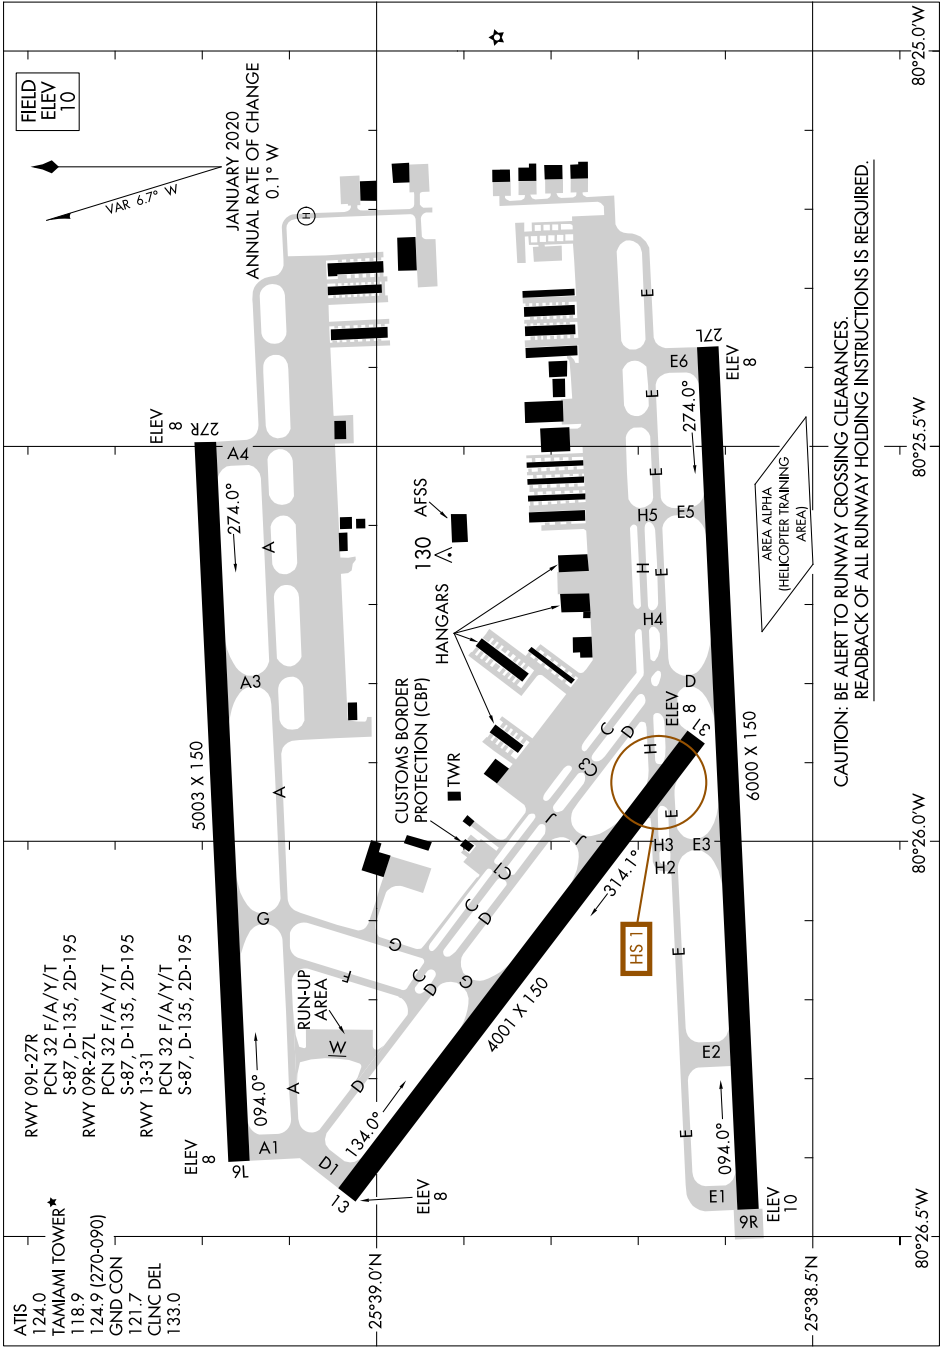

AIRPORT DIAGRAM

AL-5349 (FAA)

MIAMI EXEC (TMB)
MIAMI, FLORIDA

SE-3, 08 SEP 2022 to 06 OCT 2022

AIRPORT DIAGRAM

MIAMI, FLORIDA
MIAMI EXEC (TMB)

SE-3, 08 SEP 2022 to 06 OCT 2022

ATIS
124.0
TAMIAMI TOWER*
118.9
124.9 (270-090)
GND CON
121.7
CINC DEL
133.0

RWY 09L-27R
PCN 32 F/A/Y/T
S-87, D-135, 2D-195

RWY 09R-27L
PCN 32 F/A/Y/T
S-87, D-135, 2D-195

RWY 13-31
PCN 32 F/A/Y/T
S-87, D-135, 2D-195

CAUTION: BE ALERT TO RUNWAY CROSSING CLEARANCES.
READBACK OF ALL RUNWAY HOLDING INSTRUCTIONS IS REQUIRED.