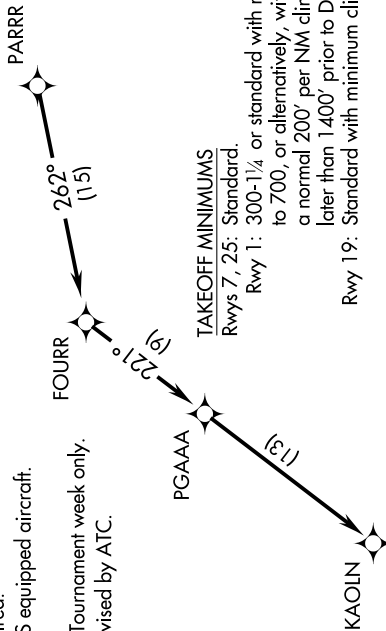

KAOLN SIX DEPARTURE (RNAV)

AIKEN RGNL (AIK)
AIKEN, SOUTH CAROLINA

SE-2, 08 SEP 2022 to 06 OCT 2022

- NOTE: DME/DME/IRU or GPS required.
- NOTE: RADAR required for non-GPS equipped aircraft.
- NOTE: RNAV 1.
- NOTE: For use during Masters Golf Tournament week only.
- NOTE: Do not exceed 250K until advised by ATC.

**TOP ALTITUDE:
ASSIGNED BY ATC**

NOTE: Chart not to scale.

DEPARTURE ROUTE DESCRIPTION

TAKEOFF RWYS 1, 7, 19, 25: Climb on assigned heading for RADAR vectors to PARRR, then on depicted route to KAOLN. Thence. . . .

. . . . maintain altitude assigned by ATC. Expect clearance to filed altitude/flight level within 10 minutes after departure.

KAOLN SIX DEPARTURE (RNAV)

(KAOLN6.KAOLN) 28FEB19

AIKEN, SOUTH CAROLINA
AIKEN RGNL (AIK)

SE-2, 08 SEP 2022 to 06 OCT 2022