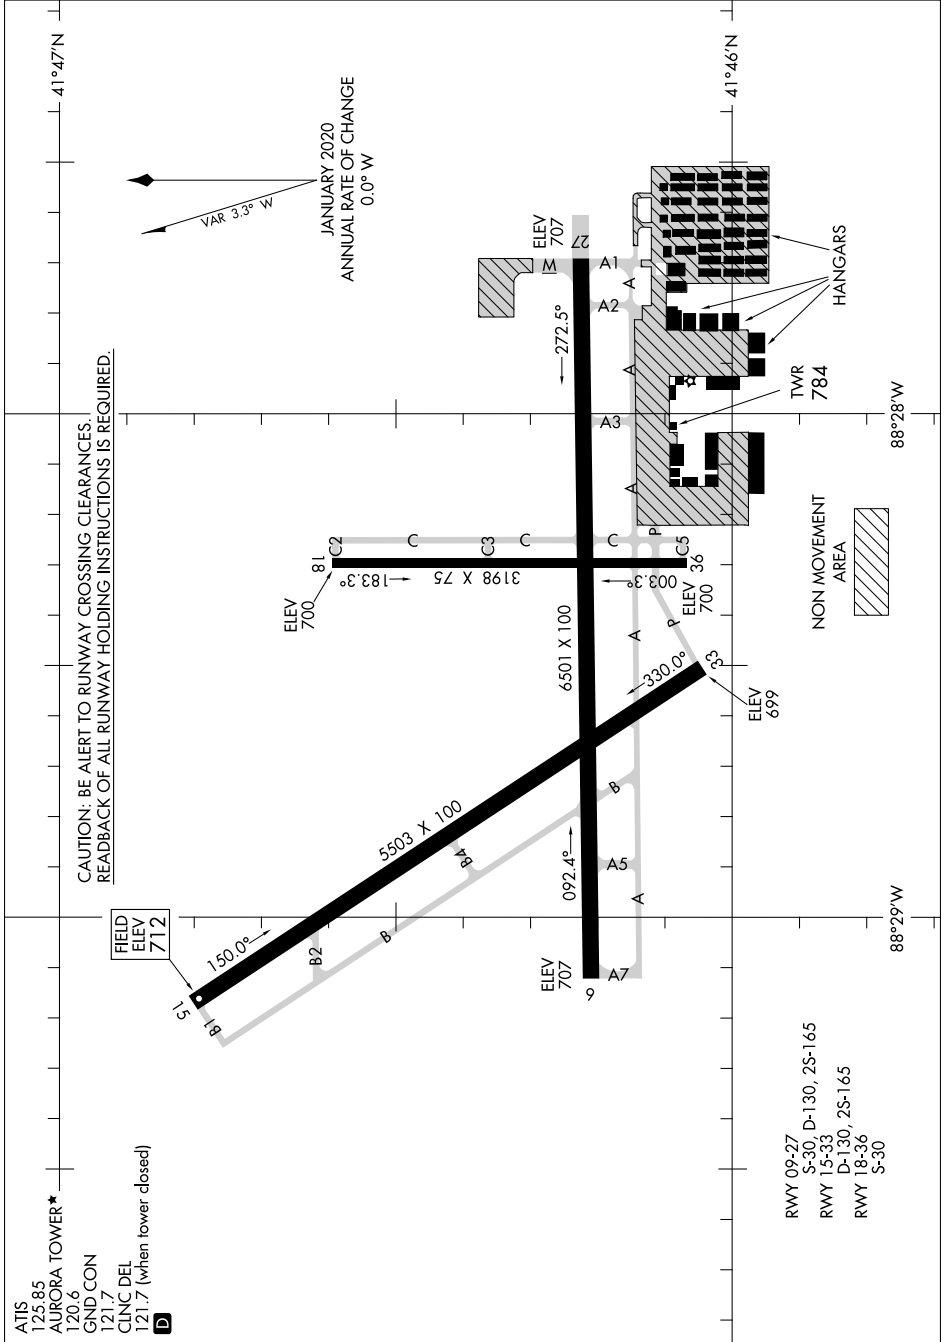

# AIRPORT DIAGRAM

AL-5103 (FAA)

AURORA MUNI (ARR)  
CHICAGO/AURORA, ILLINOIS

EC-3, 08 SEP 2022 to 06 OCT 2022

EC-3, 08 SEP 2022 to 06 OCT 2022

# AIRPORT DIAGRAM

CHICAGO/AURORA, ILLINOIS  
AURORA MUNI (ARR)