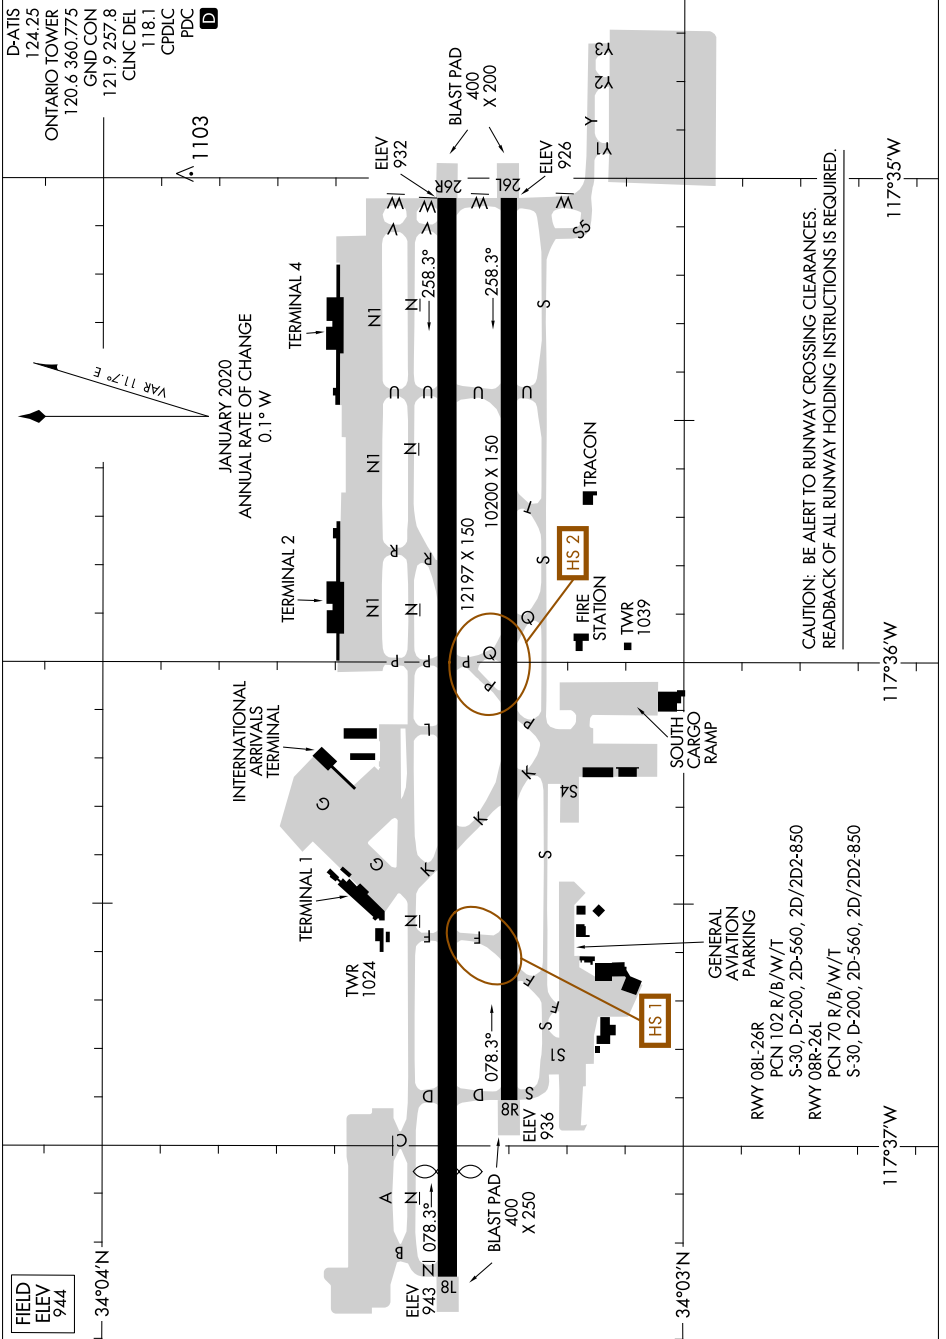

AIRPORT DIAGRAM

AL-965 (FAA)

ONTARIO INTL (ONT)
ONTARIO, CALIFORNIA

SW-3, 08 SEP 2022 to 06 OCT 2022

CAUTION: BE ALERT TO RUNWAY CROSSING CLEARANCES.
READBACK OF ALL RUNWAY HOLDING INSTRUCTIONS IS REQUIRED.

SW-3, 08 SEP 2022 to 06 OCT 2022

AIRPORT DIAGRAM

ONTARIO, CALIFORNIA
ONTARIO INTL (ONT)