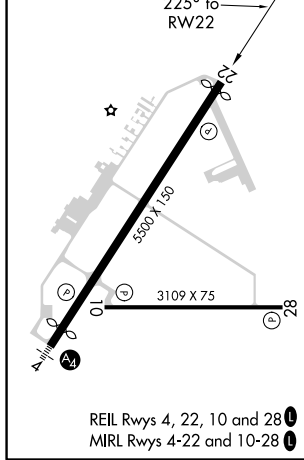

CATEGORY	A	B	C	D
LPV DA		321-$\frac{7}{8}$	270 (300-$\frac{7}{8}$)	
LNAV/VNAV DA		446-1$\frac{1}{8}$	395 (400-1$\frac{1}{8}$)	
LNAV MDA	500-1	449 (500-1)	500-1$\frac{1}{8}$	449 (500-1$\frac{1}{8}$)
☒ CIRCLING	560-1 507 (600-1)	580-1 527 (600-1)	720-1$\frac{3}{4}$ 667 (700-1$\frac{3}{4}$)	720-2 667 (700-2)

NE-3, 08 SEP 2022 to 06 OCT 2022

NE-3, 08 SEP 2022 to 06 OCT 2022