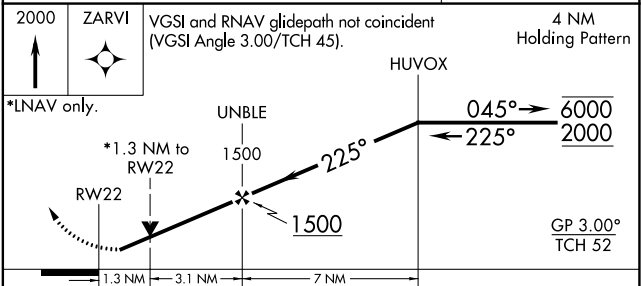

CATEGORY	A	B	C	D
LPV DA		321-$\frac{7}{8}$	270 (300-$\frac{7}{8}$)	
LNAV/VNAV DA		446-1$\frac{1}{8}$	395 (400-1$\frac{1}{8}$)	
LNAV MDA	500-1	449 (500-1)	500-1$\frac{1}{8}$	449 (500-1$\frac{1}{8}$)
☒ CIRCLING	560-1 507 (600-1)	580-1 527 (600-1)	720-1$\frac{3}{4}$ 667 (700-1$\frac{3}{4}$)	720-2 667 (700-2)

NE-3, 08 SEP 2022 to 06 OCT 2022

NE-3, 08 SEP 2022 to 06 OCT 2022