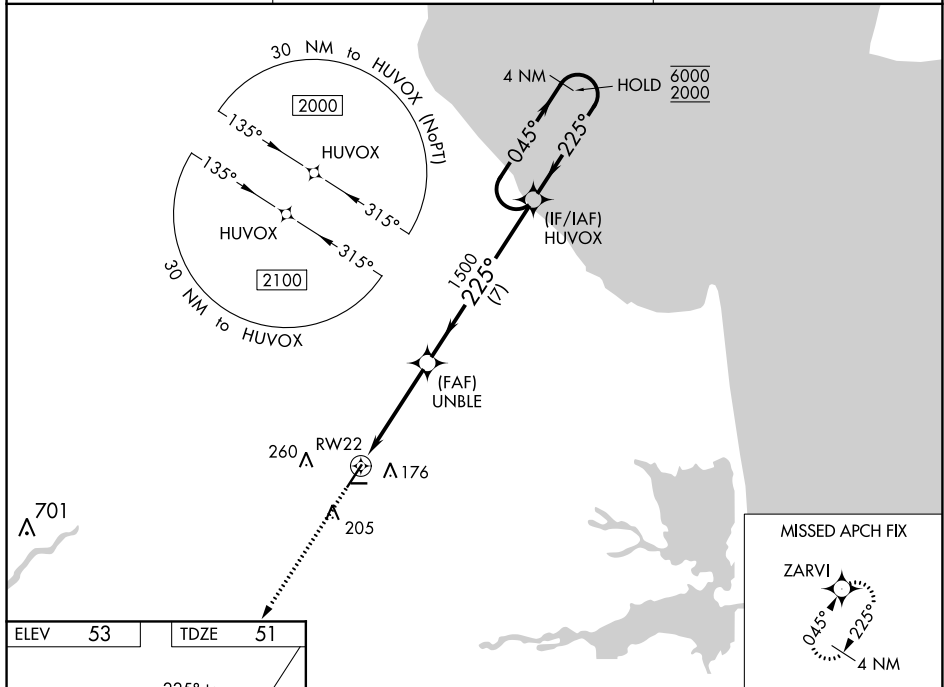

WAAS CH 60921 W22A	APP CRS 225°	Rwy Idg TDZE Apt Elev	5331 51 53

RNAV (GPS) RWY 22

DELAWARE COASTAL (GED)

RNP APCH.	MISSED APPROACH: Climb to 2000 direct ZARVI and hold.
⚠ Rwy 22 helicopter visibility reduction below $\frac{3}{4}$ NA. For uncompensated Baro-VNAV systems, LNAV/VNAV NA below -11°C or above 54°C.	

ASOS 118.375	DOVER APP CON 132.425 257.875	UNICOM 123.0 (CTAF) 0

ELEV 53	TDZE 51