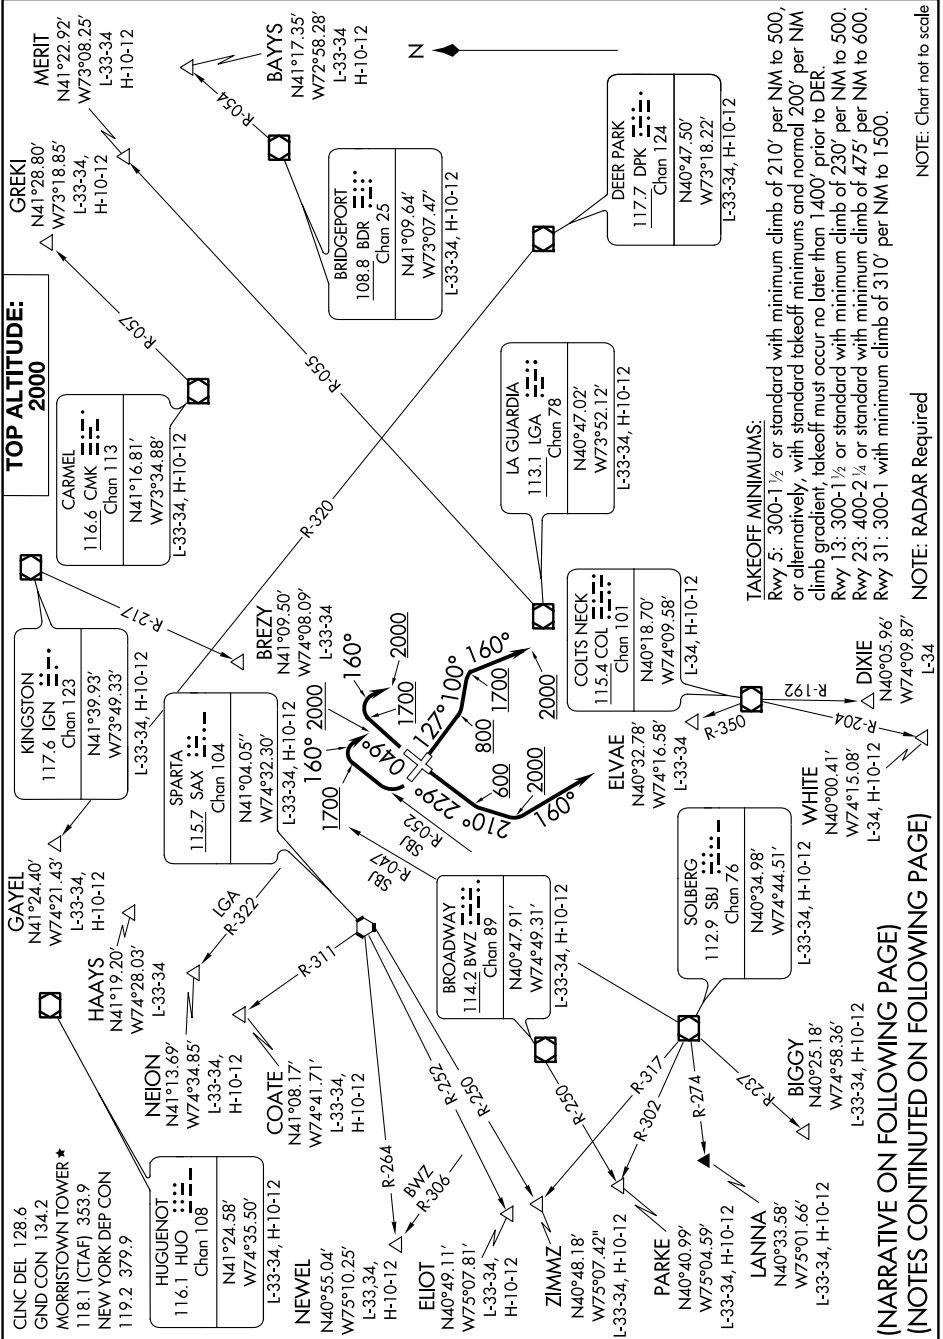

MORRISTOWN SEVEN DEPARTURE

MORRISTOWN MUNI(MMU)
MORRISTOWN, NEW JERSEY

NE-2, 08 SEP 2022 to 06 OCT 2022

MORRISTOWN SEVEN DEPARTURE

MORRISTOWN, NEW JERSEY
MORRISTOWN MUNI(MMU)

NE-2, 08 SEP 2022 to 06 OCT 2022

NOTE: Chart not to scale