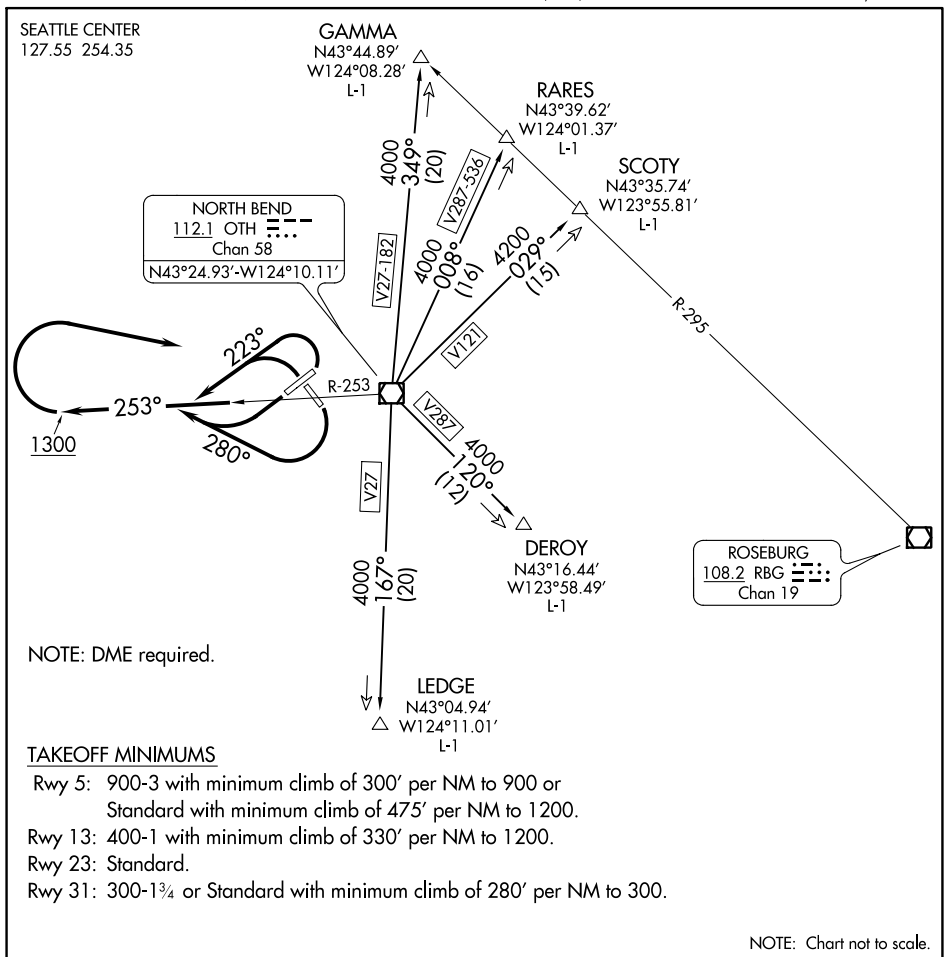

(OTH7.OTH) 22195

NORTH BEND SEVEN DEPARTURE

AL-929 (FAA)

SOUTHWEST OREGON RGNL (OTH)

NORTH BEND, OREGON

NW-1, 08 SEP 2022 to 06 OCT 2022

NW-1, 08 SEP 2022 to 06 OCT 2022

DEPARTURE ROUTE DESCRIPTION

TAKEOFF RUNWAYS 5, 31: Climbing left turn heading 223° and on OTH R-253 thence . . .

TAKEOFF RUNWAYS 13, 23: Climbing right turn heading 280° and on OTH R-253 thence . . .

. . . continue climb on OTH R-253 to 1300 then right turn direct OTH VOR/DME, then on assigned transition.

DEROY TRANSITION (OTH7.DEROY): From over OTH VOR/DME on OTH R-120 to DEROY INT.

GAMMA TRANSITION (OTH7.GAMMA): From over OTH VOR/DME on OTH R-349 to GAMMA INT.

LEDGE TRANSITION (OTH7.LEDGE): From over OTH VOR/DME on OTH R-167 to LEDGE INT.

RARES TRANSITION (OTH7.RARES): From over OTH VOR/DME on OTH R-008 to RARES INT.

SCOTY TRANSITION (OTH7.SCOTY): From over OTH VOR/DME on OTH R-029 to SCOTY INT.

NORTH BEND SEVEN DEPARTURE

(OTH7.OTH) 26MAR20