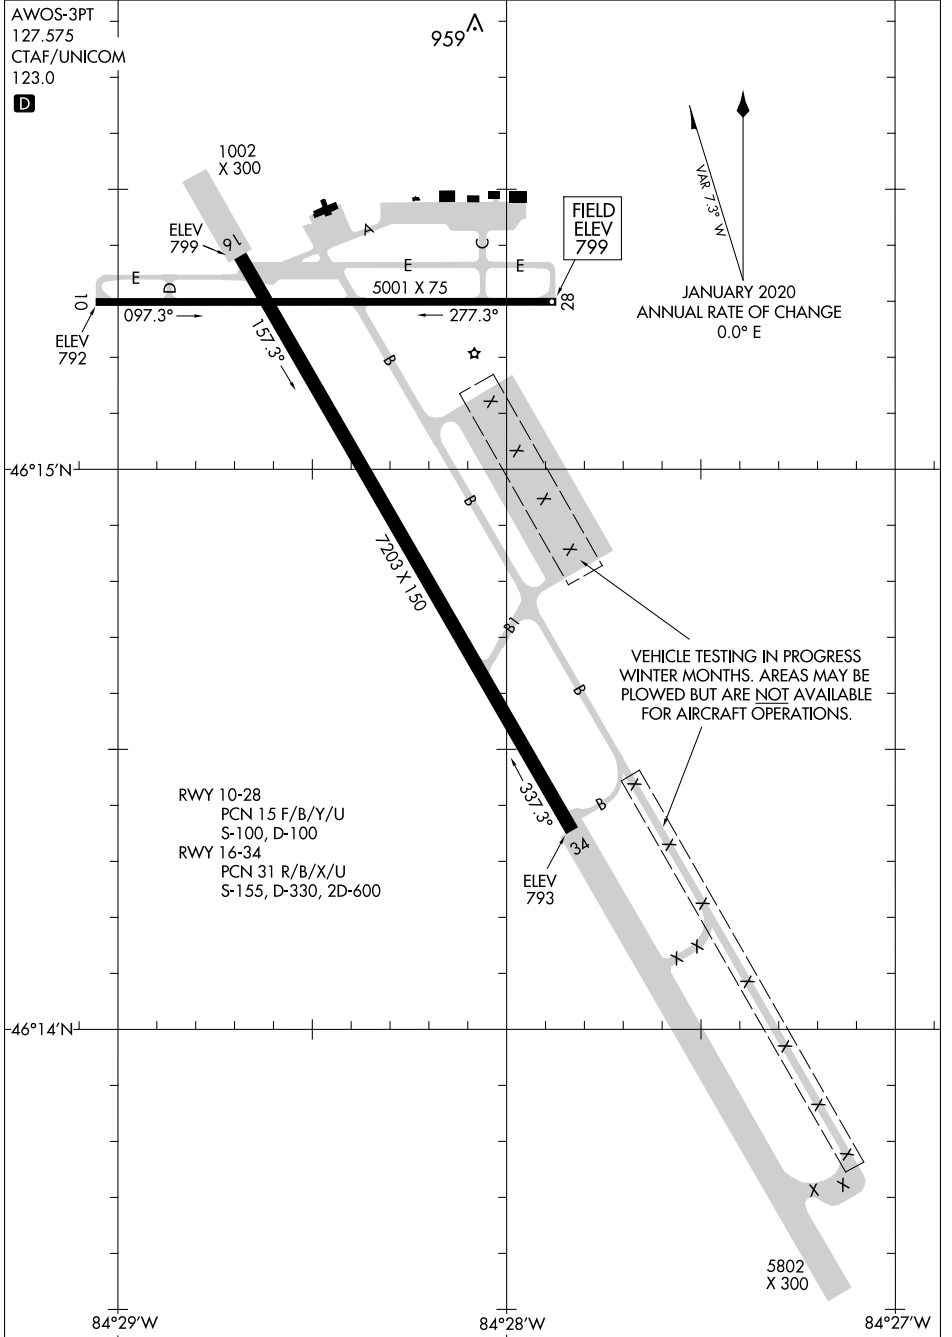

22027

AIRPORT DIAGRAM

CHIPPEWA COUNTY INTL (CIU)
SAULT STE MARIE, MICHIGAN

AL-810 (FAA)

AWOS-3PT
127.575
CTAF/UNICOM
123.0

EC-1, 08 SEP 2022 to 06 OCT 2022

EC-1, 08 SEP 2022 to 06 OCT 2022

AIRPORT DIAGRAM
22027

SAULT STE MARIE, MICHIGAN
CHIPPEWA COUNTY INTL (CIU)