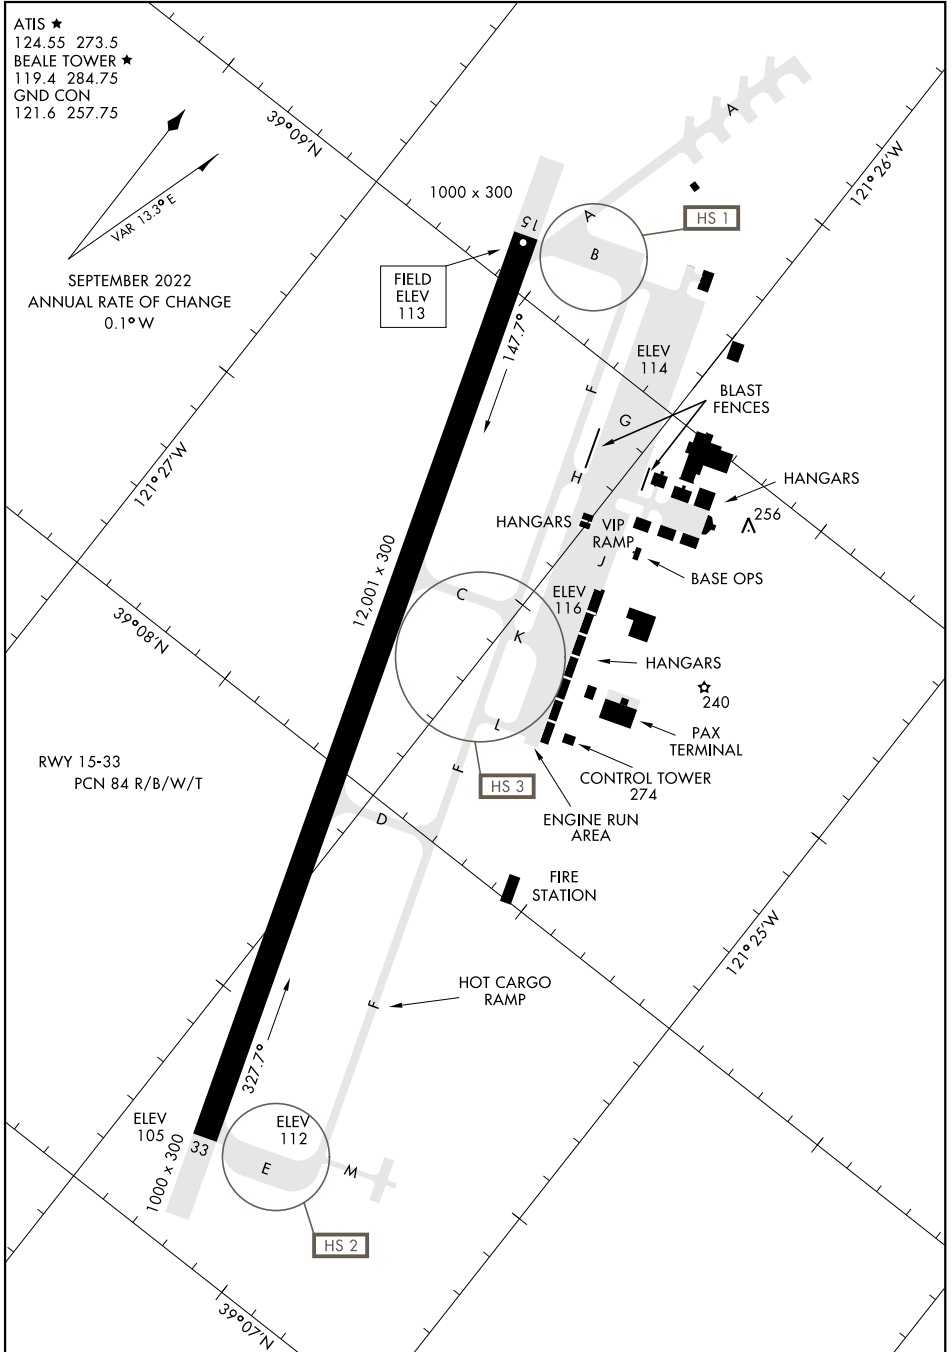

22251

AIRPORT DIAGRAM

BEALE AFB (KBAB)
MARYSVILLE, CALIFORNIA

AL-771 [USAF]

ATIS ★
124.55 273.5
BEALE TOWER ★
119.4 284.75
GND CON
121.6 257.75

SEPTEMBER 2022
ANNUAL RATE OF CHANGE
0.1° W

SW-2, 08 SEP 2022 to 06 OCT 2022

SW-2, 08 SEP 2022 to 06 OCT 2022

AIRPORT DIAGRAM

MARYSVILLE, CALIFORNIA
BEALE AFB (KBAB)