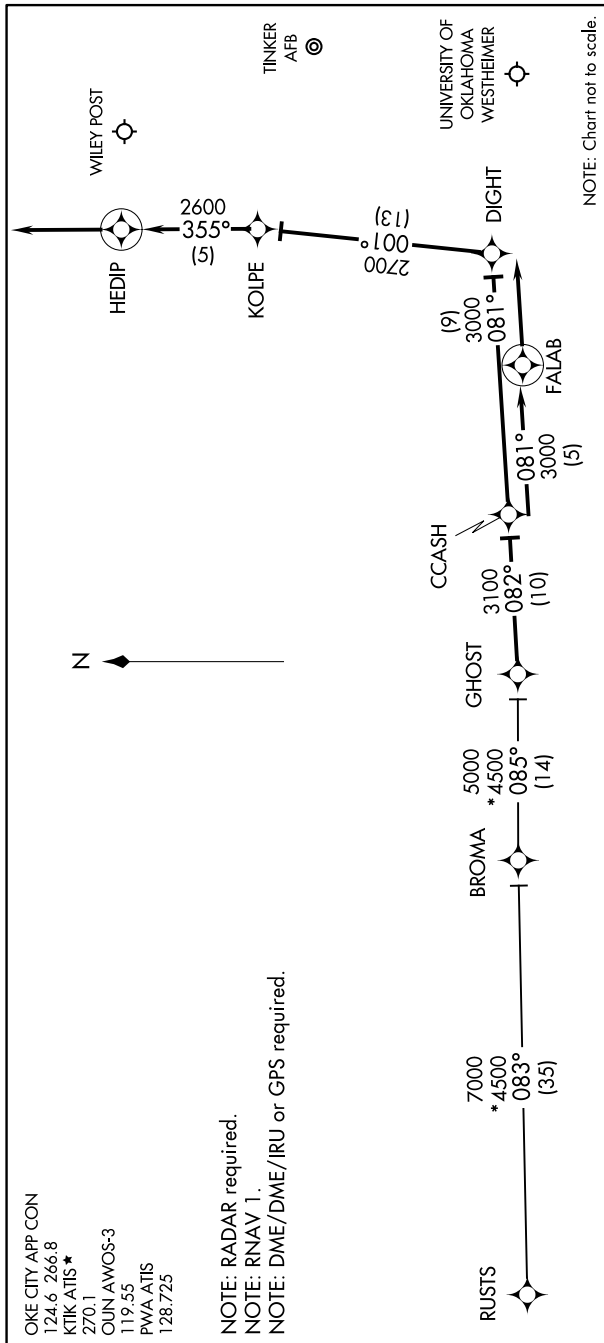

CCASH ONE ARRIVAL (RNAV)

OKLAHOMA CITY, OKLAHOMA

SC-1, 08 SEP 2022 to 06 OCT 2022

ARRIVAL ROUTE DESCRIPTION

BROMA TRANSITION (BROMA.CCASH1):
RUSTS TRANSITION (RUSTS.CCASH1):

From GHOST on track 082° to CCASH.

LANDING OUN/KTIK: From CCASH on track 081° to FALAB, then on track 081°. Expect radar vectors to final approach course.

LANDING PWA RW17L: From CCASH on track 081° to DIGHT, then on track 001° to KOLPE, then on track 355° to HEDIP, then on track 355°. Expect radar vectors to final approach course.

LANDING PWA RW35R: From CCASH on track 081° to FALAB, then on track 081°. Expect radar vectors to final approach course.

CCASH ONE ARRIVAL (RNAV)

OKLAHOMA CITY, OKLAHOMA

SC-1, 08 SEP 2022 to 06 OCT 2022