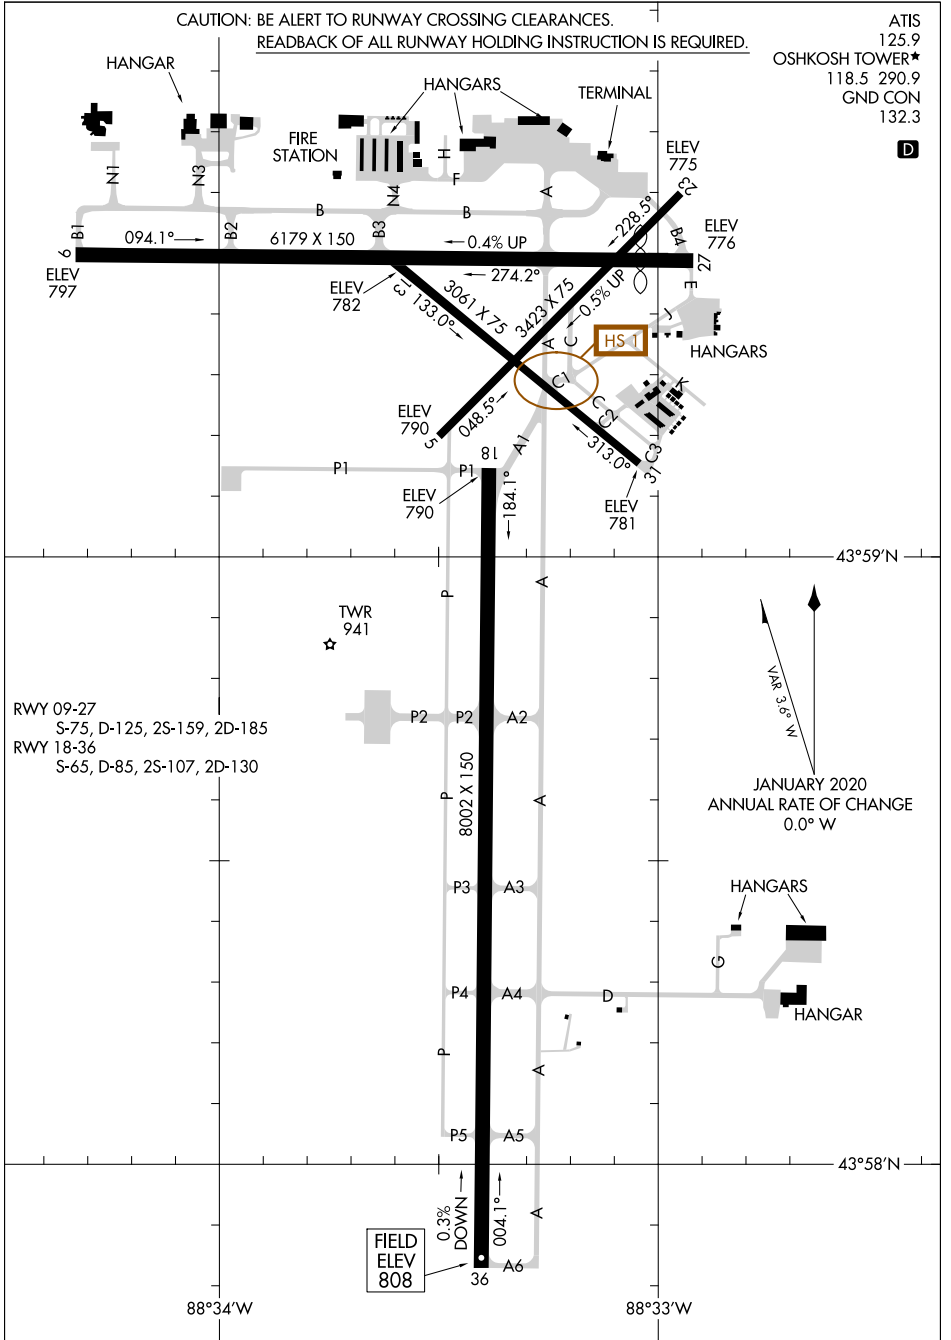

AIRPORT DIAGRAM

WITTMAN RGNL (OSH)
OSHKOSH, WISCONSIN

AL-730 (FAA)

EC-3, 08 SEP 2022 to 06 OCT 2022

EC-3, 08 SEP 2022 to 06 OCT 2022

AIRPORT DIAGRAM

OSHKOSH, WISCONSIN
WITTMAN RGNL (OSH)