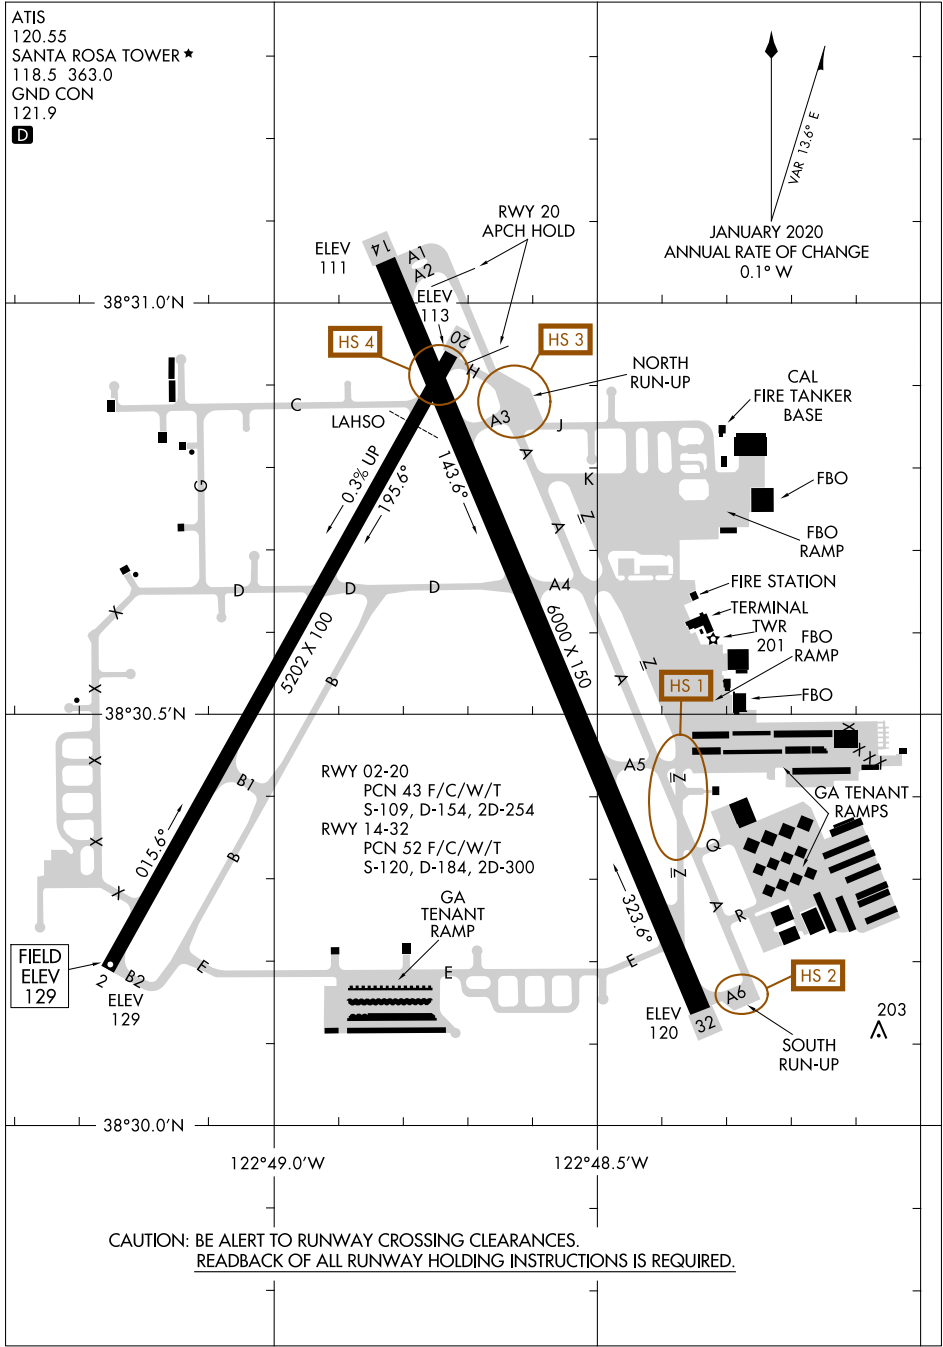

AIRPORT DIAGRAM

ATIS
 120.55
 SANTA ROSA TOWER ★
 118.5 363.0
 GND CON
 121.9
D

SW-2, 08 SEP 2022 to 06 OCT 2022

SW-2, 08 SEP 2022 to 06 OCT 2022

CAUTION: BE ALERT TO RUNWAY CROSSING CLEARANCES.
 READBACK OF ALL RUNWAY HOLDING INSTRUCTIONS IS REQUIRED.