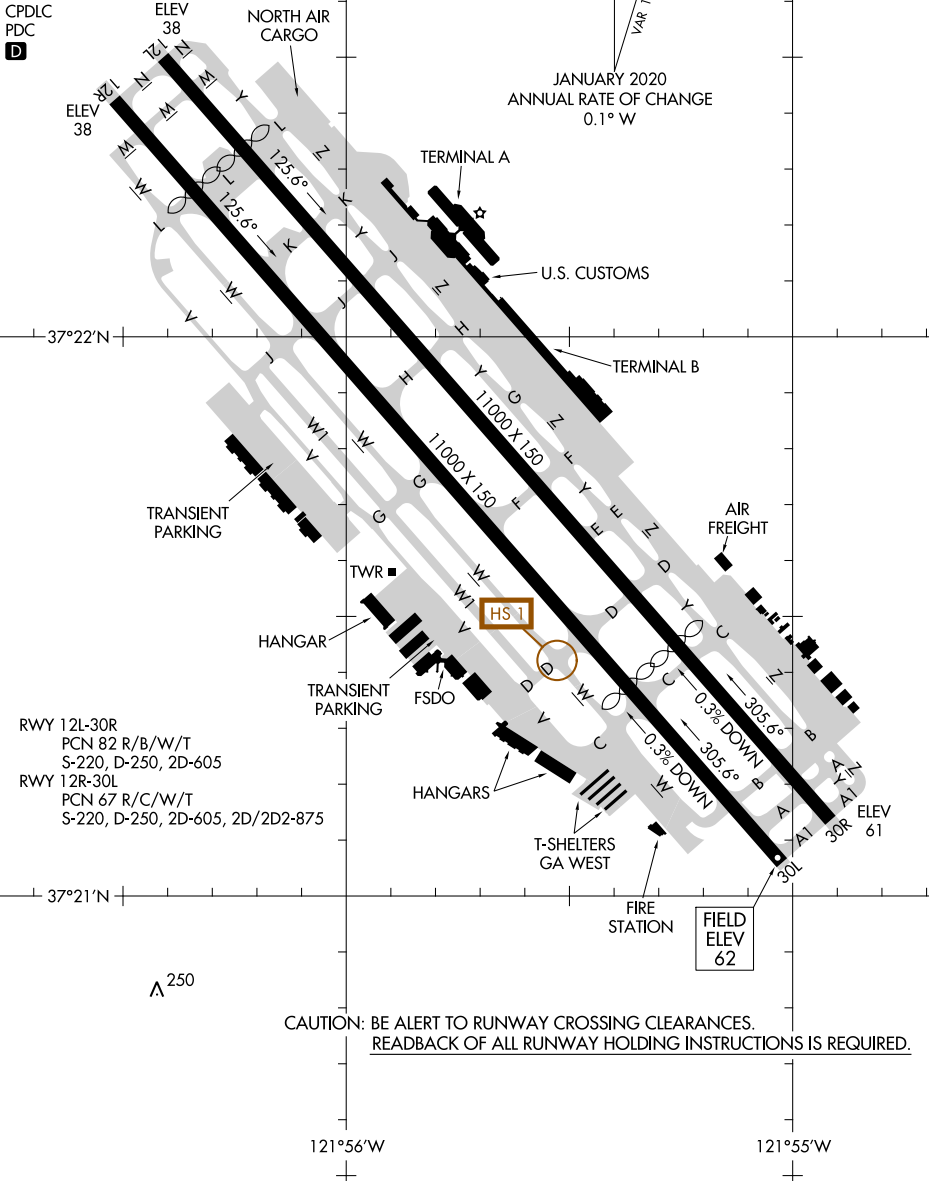

22027

AIRPORT DIAGRAM

NORMAN Y MINETA SAN JOSE INTL (SJC)
AL-693 (FAA) SAN JOSE, CALIFORNIA

D-ATIS
126.95
SAN JOSE TOWER ★
124.0 257.6
GND CON
121.7
CLNC DEL
118.0
CPDLC
PDC
D

SW-2, 08 SEP 2022 to 06 OCT 2022

SW-2, 08 SEP 2022 to 06 OCT 2022

AIRPORT DIAGRAM

22027

SAN JOSE, CALIFORNIA
NORMAN Y MINETA SAN JOSE INTL (SJC)

CAUTION: BE ALERT TO RUNWAY CROSSING CLEARANCES.
READBACK OF ALL RUNWAY HOLDING INSTRUCTIONS IS REQUIRED.