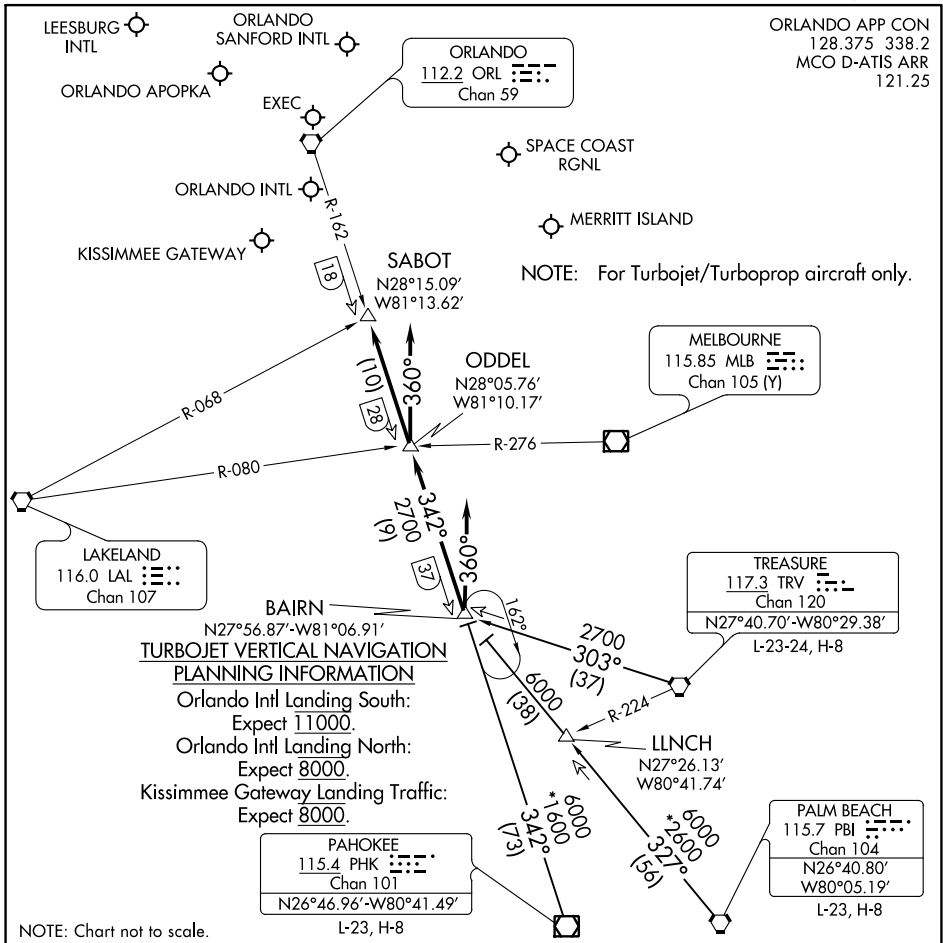

GOOFY SEVEN ARRIVAL

SE-3, 08 SEP 2022 to 06 OCT 2022

SE-3, 08 SEP 2022 to 06 OCT 2022

ARRIVAL ROUTE DESCRIPTION

PAHOKEE TRANSITION (PHK.GOOFY7): From over PHK VOR/DME on PHK R-342 to BAIRN INT.

Thence. . .

PALM BEACH TRANSITION (PBI.GOOFY7): From over PBI VORTAC on PBI R-327 to BAIRN INT.

Thence. . .

TREASURE TRANSITION (TRV.GOOFY7): From over TRV VORTAC on TRV R-303 to BAIRN INT.

Thence. . .

ORLANDO INTL:

. . . Rwy 17/18: From over BAIRN INT on ORL VORTAC R-162 to ODDELE INT. Depart ODDELE INT heading 360° for vector to final approach course.

. . . Rwy 35/36: Depart BAIRN INT heading 360° for vector to final approach course.

LEESBURG INTL: . . . From over BAIRN INT on ORL VORTAC R-162 to SABOT INT. Expect RADAR vectors to the airport.

ALL OTHER AIRPORTS: . . . From over BAIRN INT on ORL VORTAC R-162 to SABOT INT.

Expect RADAR vectors to final approach course.

GOOFY SEVEN ARRIVAL