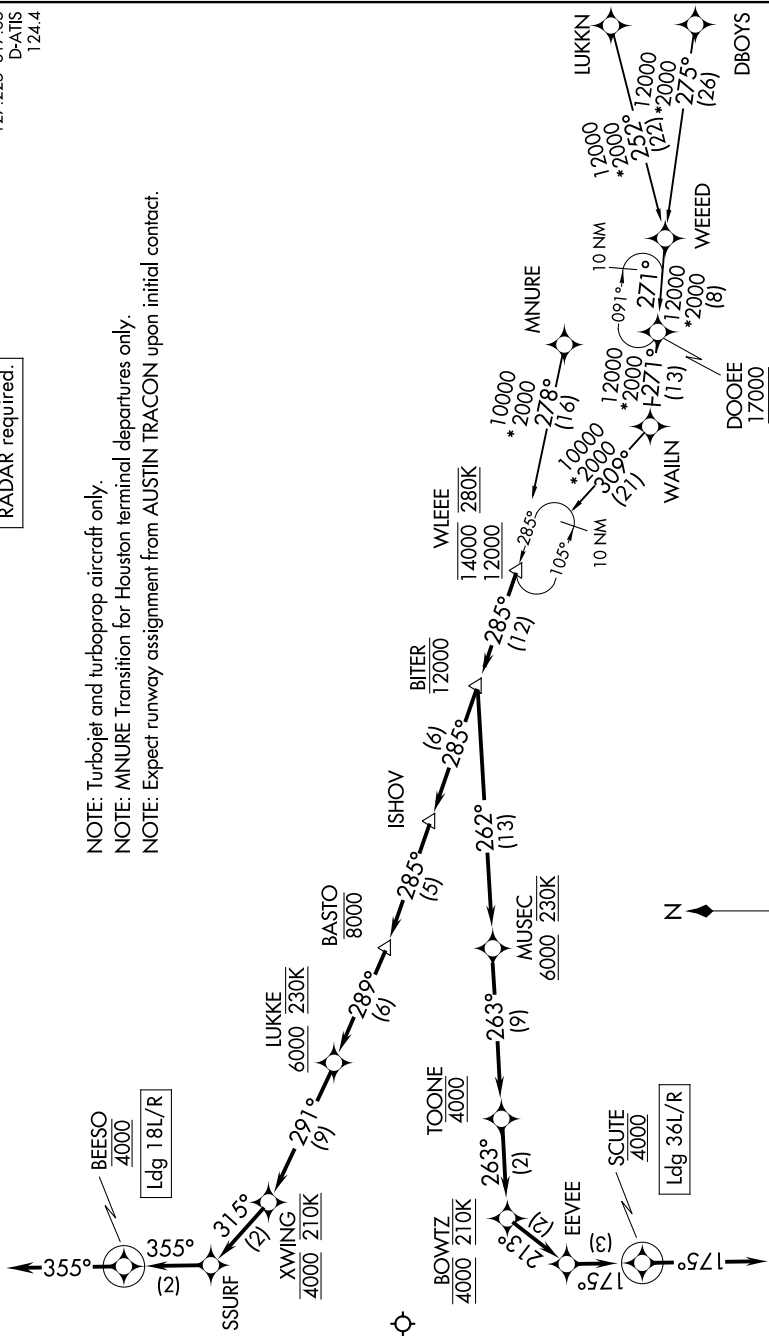

WLEEE SEVEN ARRIVAL (RNAV)

AUSTIN, TEXAS

SC-3, 08 SEP 2022 to 06 OCT 2022

AUSTIN APP CON
127.225 317.65
D-ATIS
124.4

RNAV 1 - DME/DME/IRU or GPS.
RADAR required.

NOTE: Turbojet and turboprop aircraft only.
NOTE: MNURE Transition for Houston terminal departures only.
NOTE: Expect runway assignment from AUSTIN TRACON upon initial contact.

NOTE: Chart not to scale.

(NARRATIVE ON FOLLOWING PAGE)

SC-3, 08 SEP 2022 to 06 OCT 2022

WLEEE SEVEN ARRIVAL (RNAV)

(WLEEE.WLEEE7) 14JUL22

AUSTIN, TEXAS

AUSTIN-BERGSTROM INTL (AUS)