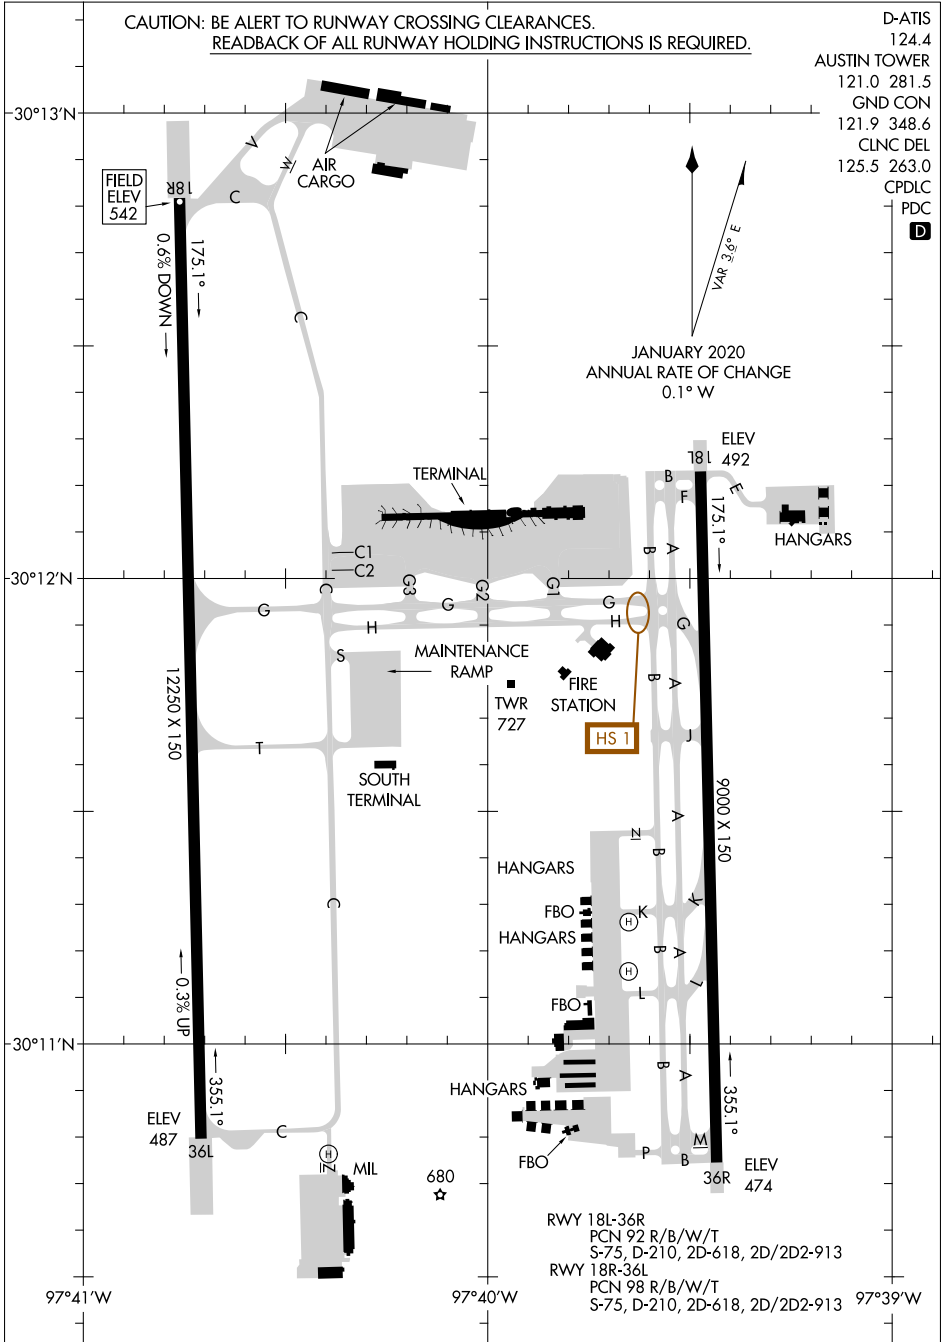

# AIRPORT DIAGRAM

AL-556 (FAA)

## AUSTIN-BERGSTROM INTL (AUS)

AUSTIN, TEXAS

**CAUTION: BE ALERT TO RUNWAY CROSSING CLEARANCES.  
READBACK OF ALL RUNWAY HOLDING INSTRUCTIONS IS REQUIRED.**

- D-ATIS 124.4
- AUSTIN TOWER 121.0 281.5
- GND CON 121.9 348.6
- CLNC DEL 125.5 263.0
- CPDLC
- PDC
- D**

SC-3, 08 SEP 2022 to 06 OCT 2022

SC-3, 08 SEP 2022 to 06 OCT 2022

# AIRPORT DIAGRAM