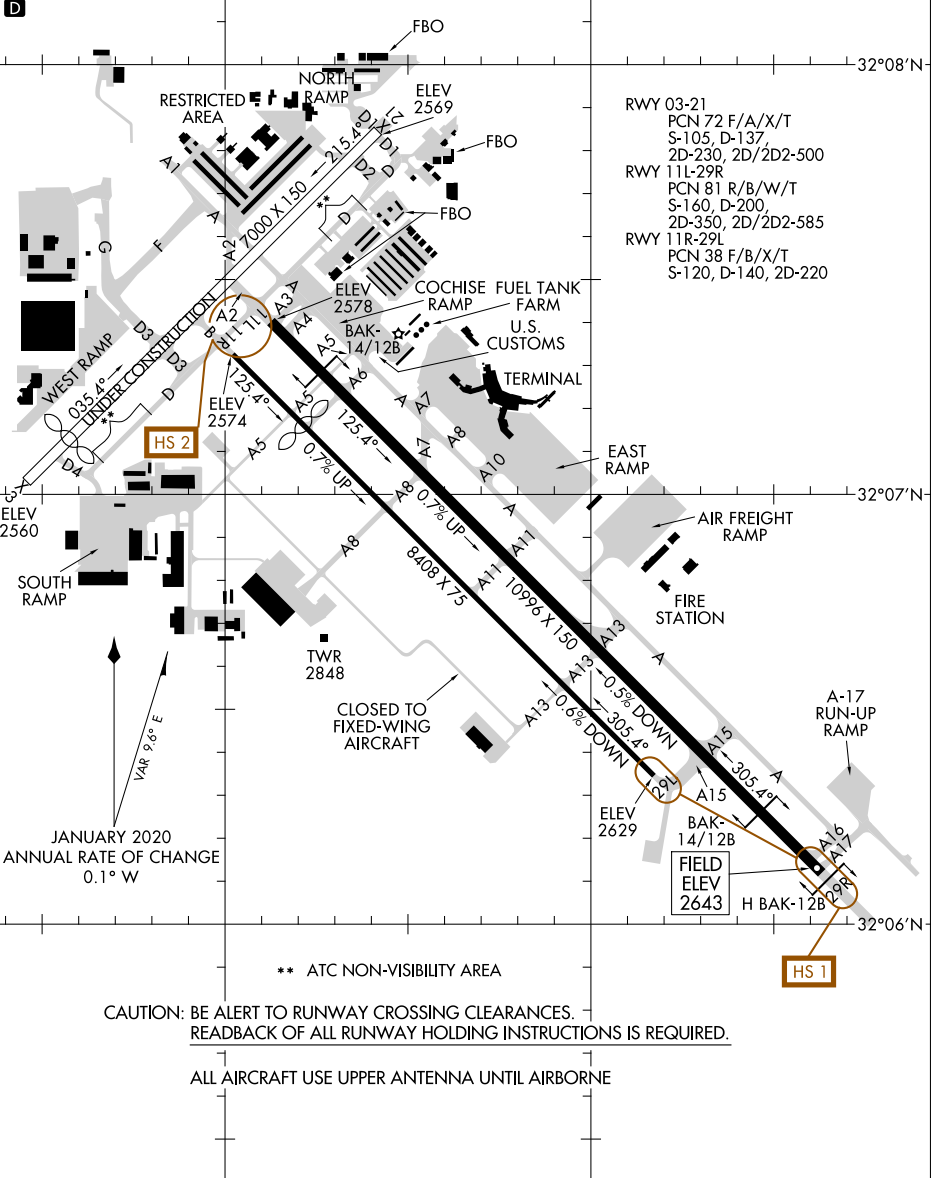

AIRPORT DIAGRAM

AL-430 (FAA)

TUCSON INTL (TUS)
TUCSON, ARIZONA

ATIS
 123.8 279.65
 TUCSON TOWER
 118.3 257.8
 GND CON
 124.4 348.6
 CLNC DEL
 126.65 326.2

SW-4, 08 SEP 2022 to 06 OCT 2022

SW-4, 08 SEP 2022 to 06 OCT 2022