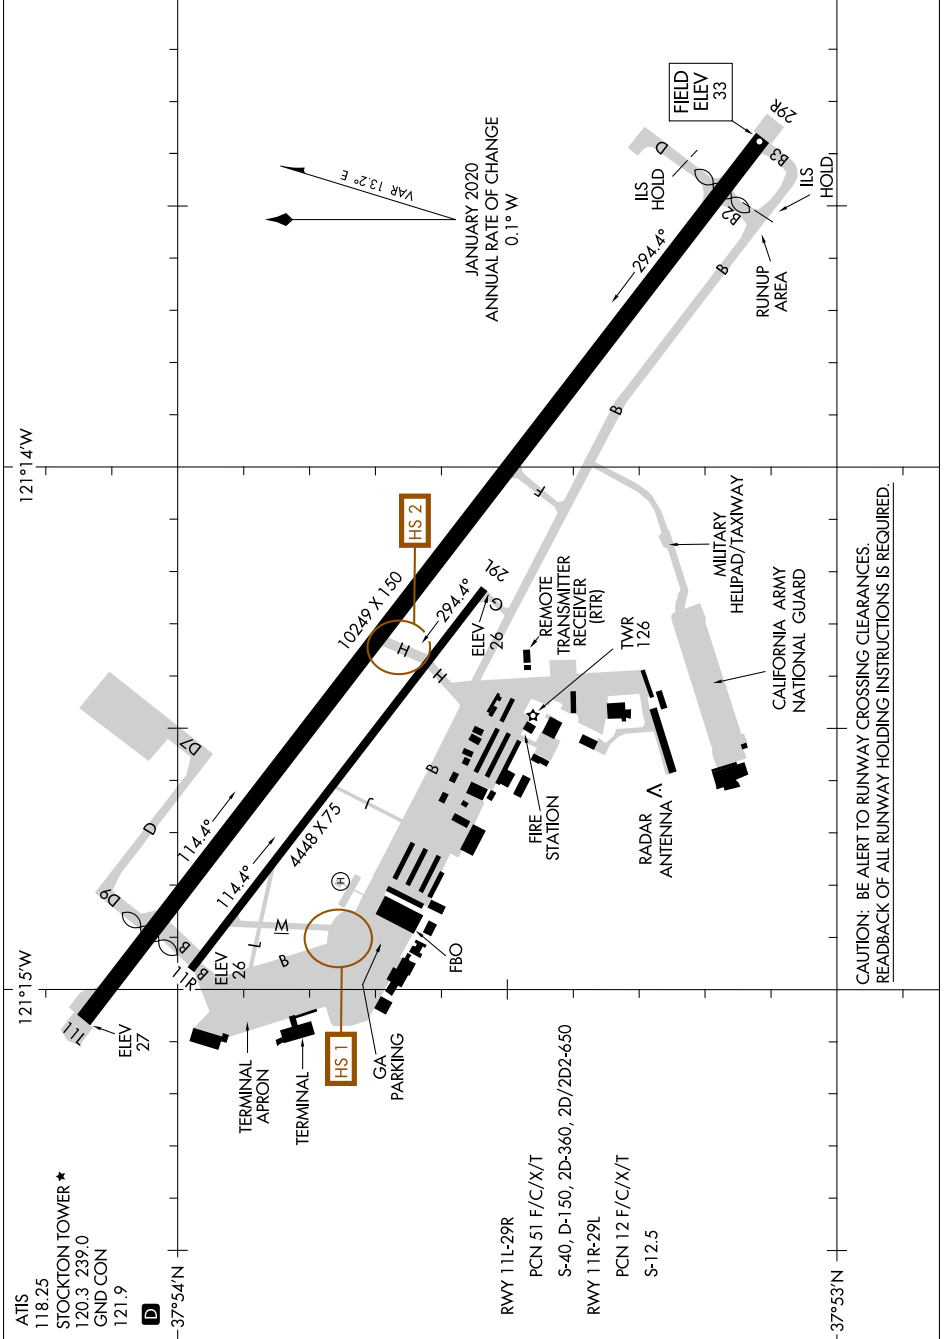

AIRPORT DIAGRAM

AL-407 (FAA)

STOCKTON METRO (SCK)
STOCKTON, CALIFORNIA

SW-2, 08 SEP 2022 to 06 OCT 2022

CAUTION: BE ALERT TO RUNWAY CROSSING CLEARANCES.
READBACK OF ALL RUNWAY HOLDING INSTRUCTIONS IS REQUIRED.

SW-2, 08 SEP 2022 to 06 OCT 2022

AIRPORT DIAGRAM

STOCKTON, CALIFORNIA
STOCKTON METRO (SCK)