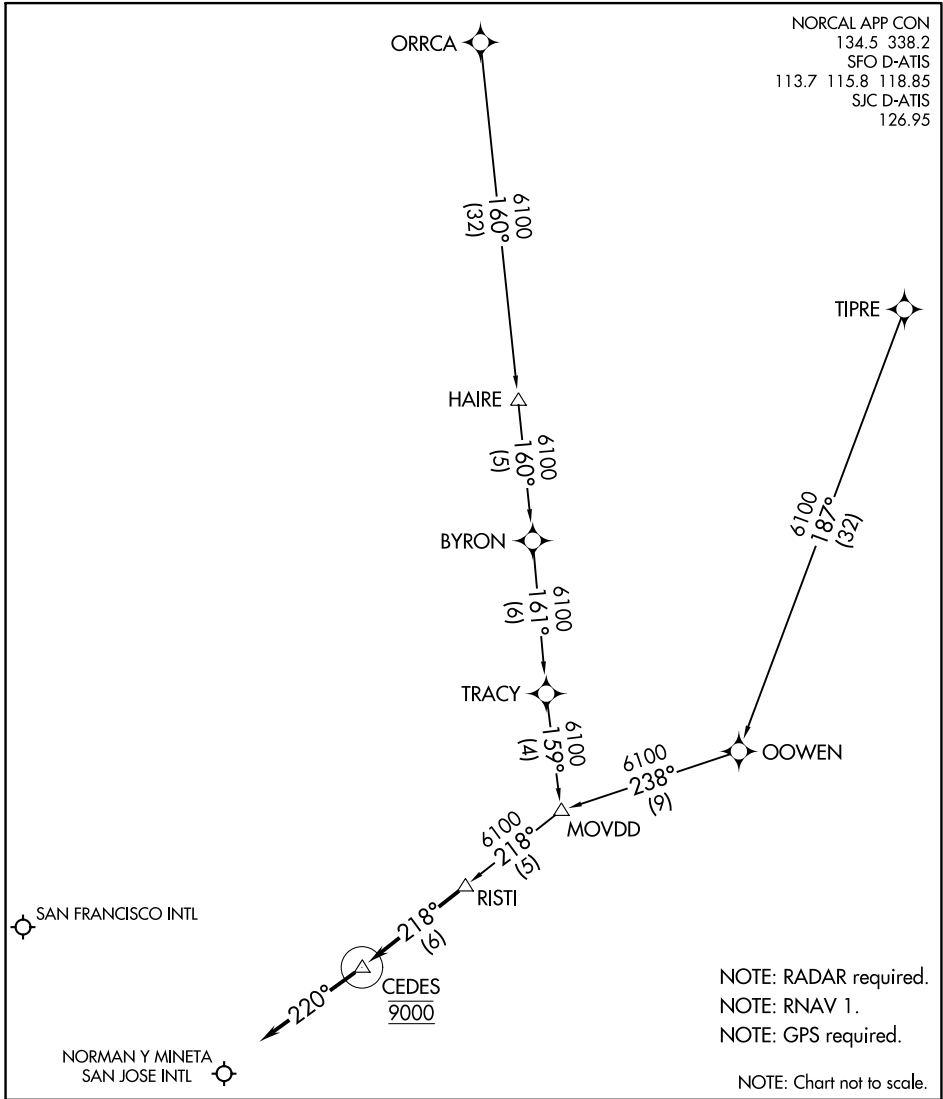

# RISTI ONE ARRIVAL (RNAV)

AL-375 (FAA)

SAN FRANCISCO, CALIFORNIA

NORCAL APP CON  
 134.5 338.2  
 SFO D-ATIS  
 113.7 115.8 118.85  
 SJC D-ATIS  
 126.95

SW-2, 08 SEP 2022 to 06 OCT 2022

SW-2, 08 SEP 2022 to 06 OCT 2022

NOTE: RADAR required.  
 NOTE: RNAV 1.  
 NOTE: GPS required.

NOTE: Chart not to scale.

## ARRIVAL ROUTE DESCRIPTION

ORRCA TRANSITION (ORRCA.RISTI1)

TIPRE TRANSITION (TIPRE.RISTI1)

LANDING KSFO/KSJC: From RISTI on track 218° to cross CEDES at 9000, then on heading 220° or as assigned by ATC. Expect RADAR vectors to final approach course.