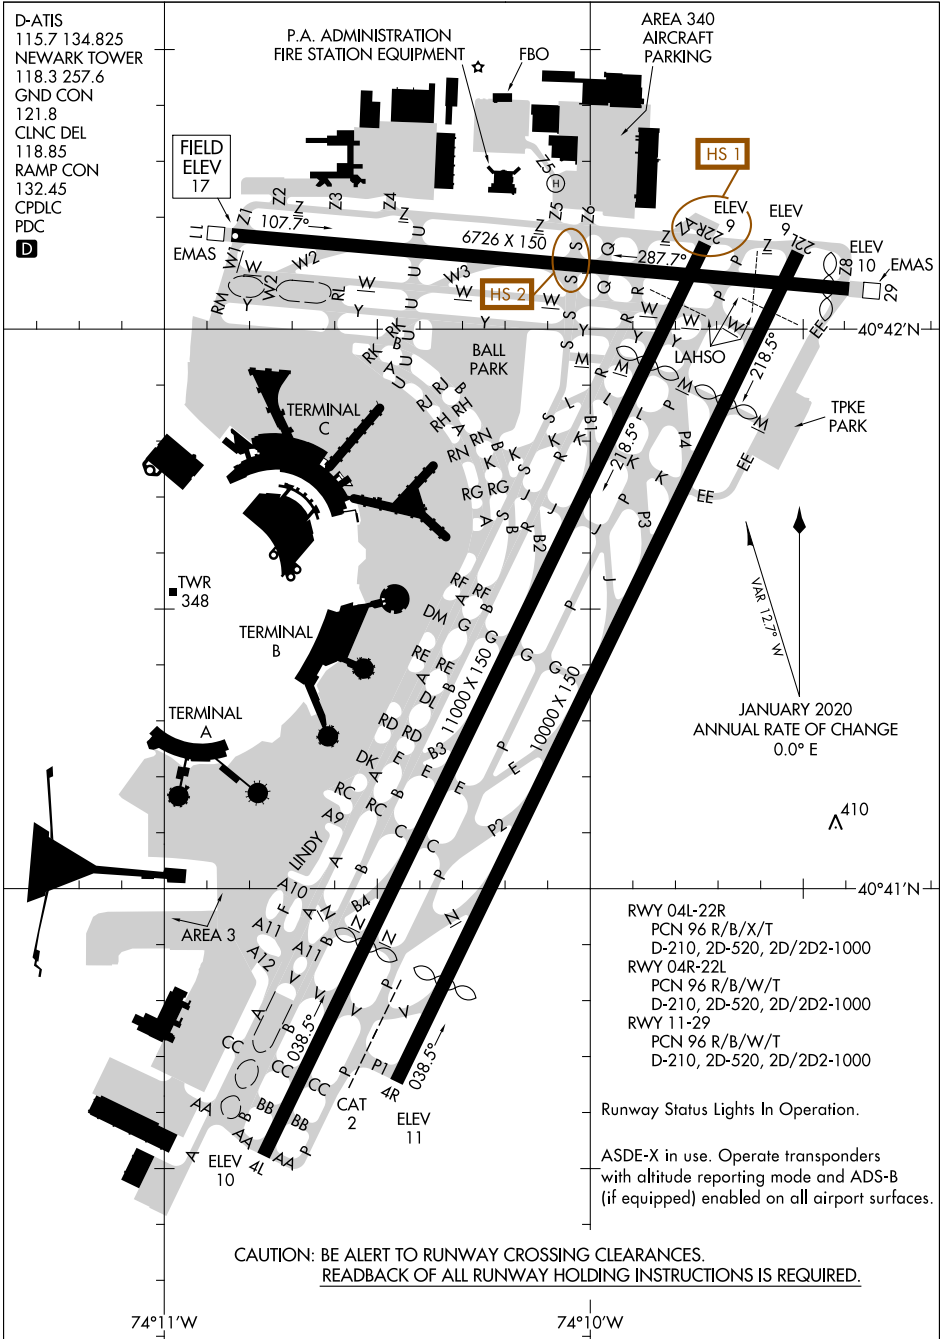

# AIRPORT DIAGRAM

AL-285 (FAA)

NEWARK LIBERTY INTL (EWR)  
NEWARK, NEW JERSEY

NE-2, 08 SEP 2022 to 06 OCT 2022

NE-2, 08 SEP 2022 to 06 OCT 2022