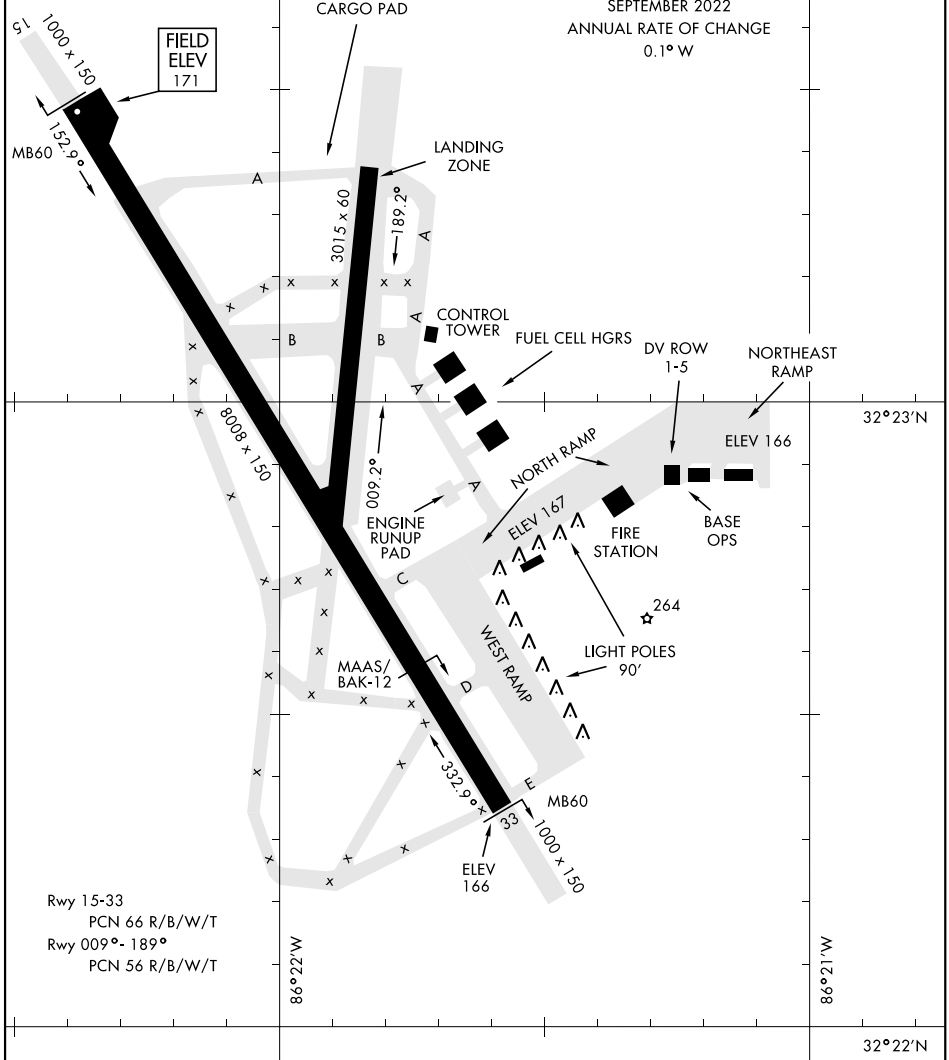

AIRPORT DIAGRAM

AL-274 [USAF]

MAXWELL AFB (KMXF)

MONTGOMERY, ALABAMA

ATIS ★
 134.7 269.9
 TOWER ★
 118.15 253.5
 GND CON
 127.15 289.4

32°24'N

SEPTEMBER 2022
 ANNUAL RATE OF CHANGE
 0.1° W

FIELD
 ELEV
 171

SE-4, 08 SEP 2022 to 06 OCT 2022

SE-4, 08 SEP 2022 to 06 OCT 2022

Rwy 15-33
 PCN 66 R/B/W/T
 Rwy 009°- 189°
 PCN 56 R/B/W/T

32°23'N

32°22'N

AIRPORT DIAGRAM

MONTGOMERY, ALABAMA

MAXWELL AFB (KMXF)