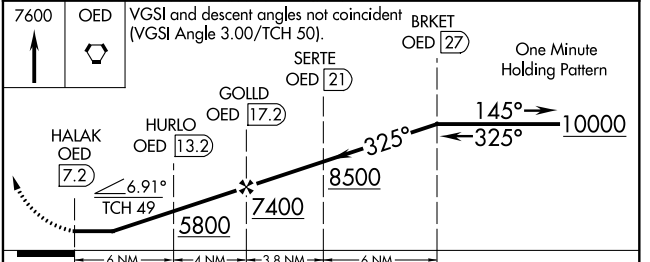

VORTAC OED 113.6 Chan 83	APP CRS 325°	Rwy Idg TDZE Apt Elev 1335	N/A N/A
--	------------------------	--	------------

VOR/DME-C

ROGUE VALLEY INTL-MEDFORD (MF'R)

⚠ Circling NA for Cats C and D northeast of Rwy 14-32. **⚠** MISSED APPROACH: Climb to 7600 direct OED VORTAC and hold, continue climb-in-hold to 7600.

ATIS 127.25	CASCADE APP CON * 124.3 379.9	MEDFORD TOWER * 119.4 (CTAF) 257.8	GND CON 121.8	UNICOM 122.95
-----------------------	---	--	-------------------------	-------------------------

CATEGORY	A	B	C	D
CIRCLING	3600-1¼ 2265 (2300-1¼)	3600-1½ 2265 (2300-1½)	3600-3	2265 (2300-3)