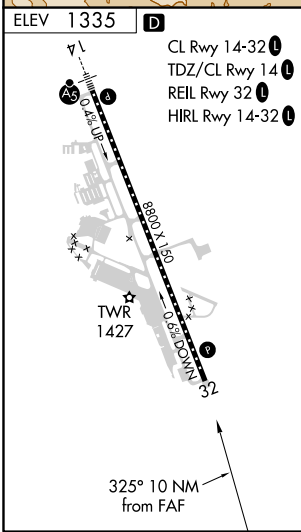

VORTAC OED 113.6 Chan 83	APP CRS 325°	Rwy Idg TDZE Apt Elev 1335	N/A N/A
--	------------------------	--	------------

VOR/DME-C

ROGUE VALLEY INTL-MEDFORD (MF'R)

⚠ Circling NA for Cats C and D northeast of Rwy 14-32. **⚠** MISSED APPROACH: Climb to 7600 direct OED VORTAC and hold, continue climb-in-hold to 7600.

ATIS 127.25	CASCADE APP CON * 124.3 379.9	MEDFORD TOWER * 119.4 (CTAF) 257.8	GND CON 121.8	UNICOM 122.95
-----------------------	---	--	-------------------------	-------------------------

CATEGORY	A	B	C	D
CIRCLING	3600-1¼ 2265 (2300-1¼)	3600-1½ 2265 (2300-1½)	3600-3	2265 (2300-3)