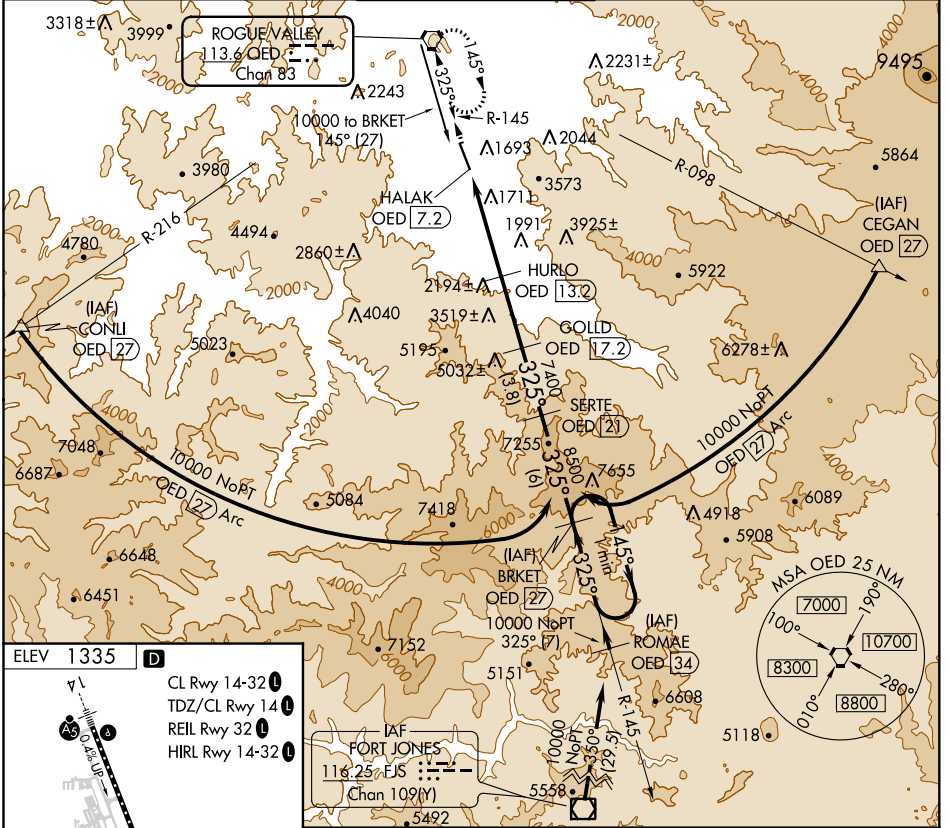

VORTAC OED 113.6 Chan 83	APP CRS 325°	Rwy Idg TDZE Apt Elev 1335	N/A N/A
--	------------------------	--	------------

VOR/DME-C

ROGUE VALLEY INTL-MEDFORD (MF'R)

⚠ Circling NA for Cats C and D northeast of Rwy 14-32. **⚠** MISSED APPROACH: Climb to 7600 direct OED VORTAC and hold, continue climb-in-hold to 7600.

ATIS 127.25	CASCADE APP CON * 124.3 379.9	MEDFORD TOWER * 119.4 (CTAF) 257.8	GND CON 121.8	UNICOM 122.95
-----------------------	---	--	-------------------------	-------------------------

CATEGORY	A	B	C	D
CIRCLING	3600-1¼ 2265 (2300-1¼)	3600-1½ 2265 (2300-1½)	3600-3	2265 (2300-3)

NW-1, 08 SEP 2022 to 06 OCT 2022

NW-1, 08 SEP 2022 to 06 OCT 2022