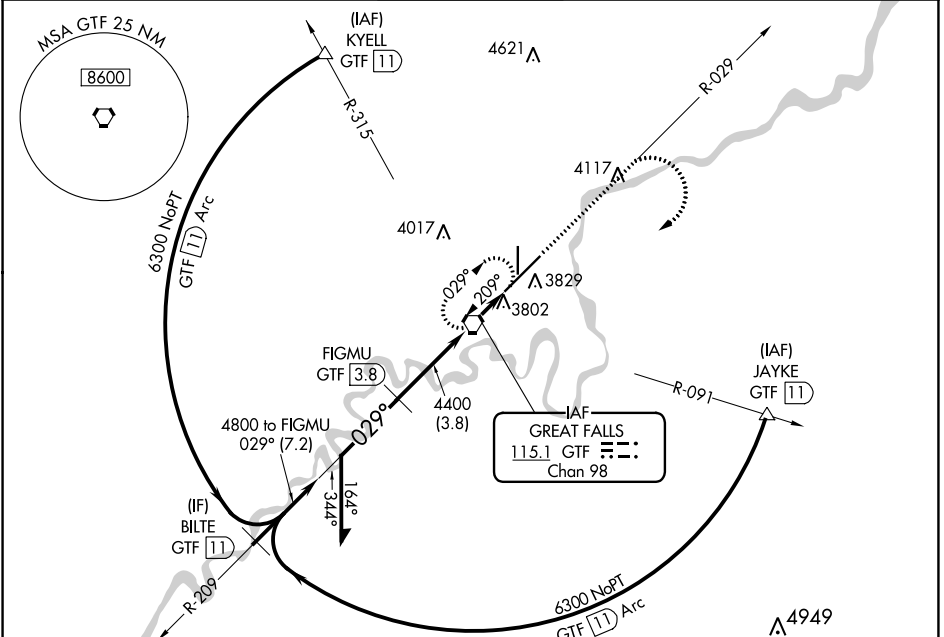

VORTAC GTF	APP CRS	Rwy Idg	10502
115.1	029°	TDZE	3680
Chan 98		Apt Elev	3680

VOR RWY 3

GREAT FALLS INTL (GTF)

DME required.	ALSf-2	MISSED APPROACH: Climb to 5000 on GTF VORTAC R-029 then climbing right turn to 6300 direct GTF VORTAC and hold, continue climb-in-hold to 6300.
For inoperative ALS, increase Cat C visibility to RVR 5500.		

ATIS	GREAT FALLS APP CON	GREAT FALLS TOWER	GND CON	CLNC DEL
126.6 269.0	128.6 379.175	118.7 282.2	121.7 348.6	121.7 348.6

ELEV 3680	TDZE 3680
TDZ/CL Rwy 3	
REIL Rwy 21	
MIRL Rwy 17-35	
HIRL Rwy 3-21	

CATEGORY	A	B	C	D
S-3	4060/24 380 (400-½)			NA
CIRCLING	4140-1	460 (500-1)	4320-1¾ 640 (700-1¾)	NA

NW-1, 08 SEP 2022 to 06 OCT 2022

NW-1, 08 SEP 2022 to 06 OCT 2022