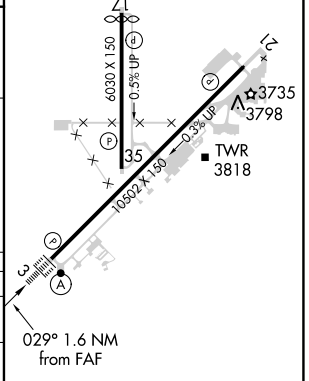

VORTAC GTF	APP CRS	Rwy Idg	10502
115.1	029°	TDZE	3680
Chan 98		Apt Elev	3680

VOR RWY 3

GREAT FALLS INTL (GTF)

DME required.	ALSf-2	MISSED APPROACH: Climb to 5000 on GTF VORTAC R-029 then climbing right turn to 6300 direct GTF VORTAC and hold, continue climb-in-hold to 6300.
For inoperative ALS, increase Cat C visibility to RVR 5500.		

ATIS	GREAT FALLS APP CON	GREAT FALLS TOWER	GND CON	CLNC DEL
126.6 269.0	128.6 379.175	118.7 282.2	121.7 348.6	121.7 348.6

ELEV 3680	TDZE 3680
TDZ/CL Rwy 3	
REIL Rwy 21	
MIRL Rwy 17-35	
HIRL Rwy 3-21	

CATEGORY	A	B	C	D
S-3	4060/24 380 (400-½)			NA
CIRCLING	4140-1	460 (500-1)	4320-1¾ 640 (700-1¾)	NA