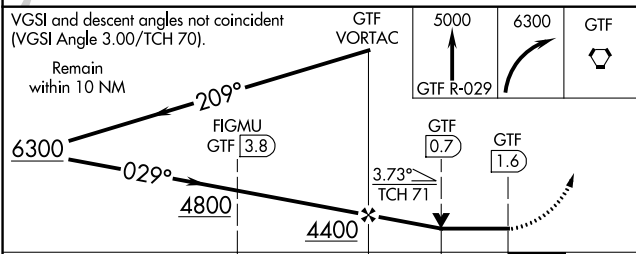

VORTAC GTF	APP CRS	Rwy Idg	10502
115.1	029°	TDZE	3680
Chan 98		Apt Elev	3680

VOR RWY 3

GREAT FALLS INTL (GTF)

DME required.	ALSf-2	MISSED APPROACH: Climb to 5000 on GTF VORTAC R-029 then climbing right turn to 6300 direct GTF VORTAC and hold, continue climb-in-hold to 6300.
For inoperative ALS, increase Cat C visibility to RVR 5500.		

ATIS	GREAT FALLS APP CON	GREAT FALLS TOWER	GND CON	CLNC DEL
126.6 269.0	128.6 379.175	118.7 282.2	121.7 348.6	121.7 348.6

ELEV 3680	TDZE 3680
TDZ/CL Rwy 3	
REIL Rwy 21	
MIRL Rwy 17-35	
HIRL Rwy 3-21	

CATEGORY	A	B	C	D
S-3	4060/24 380 (400-½)			NA
CIRCLING	4140-1	460 (500-1)	4320-1¾ 640 (700-1¾)	NA