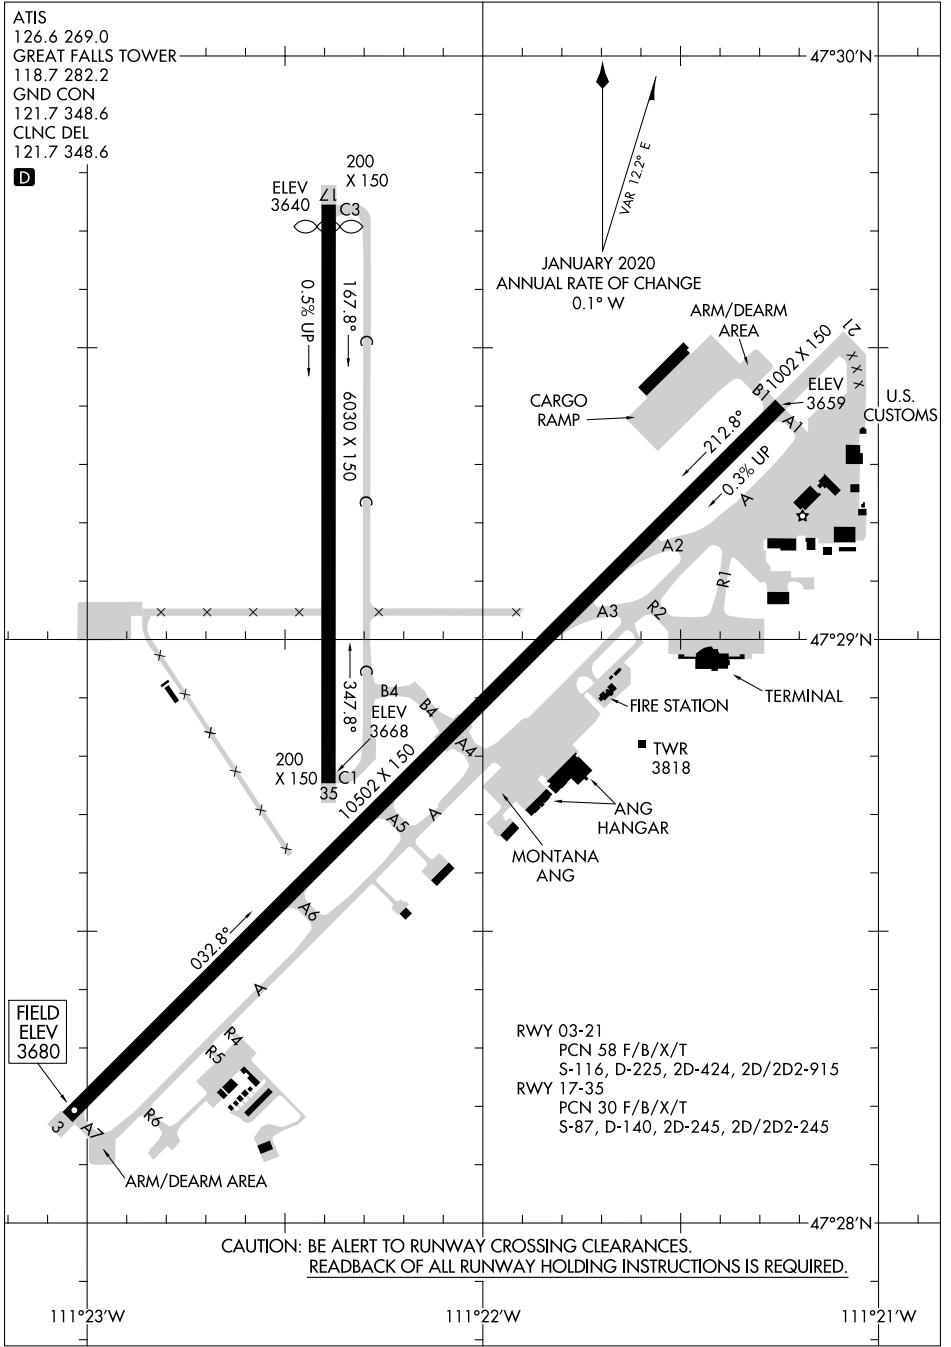

20086

AIRPORT DIAGRAM

AL-177 (FAA)

GREAT FALLS INTL (GTF)
GREAT FALLS, MONTANA

ATIS
 126.6 269.0
 GREAT FALLS TOWER
 118.7 282.2
 GND CON
 121.7 348.6
 CLNC DEL
 121.7 348.6

D

NW-1, 08 SEP 2022 to 06 OCT 2022

NW-1, 08 SEP 2022 to 06 OCT 2022

AIRPORT DIAGRAM
20086

GREAT FALLS, MONTANA
GREAT FALLS INTL (GTF)