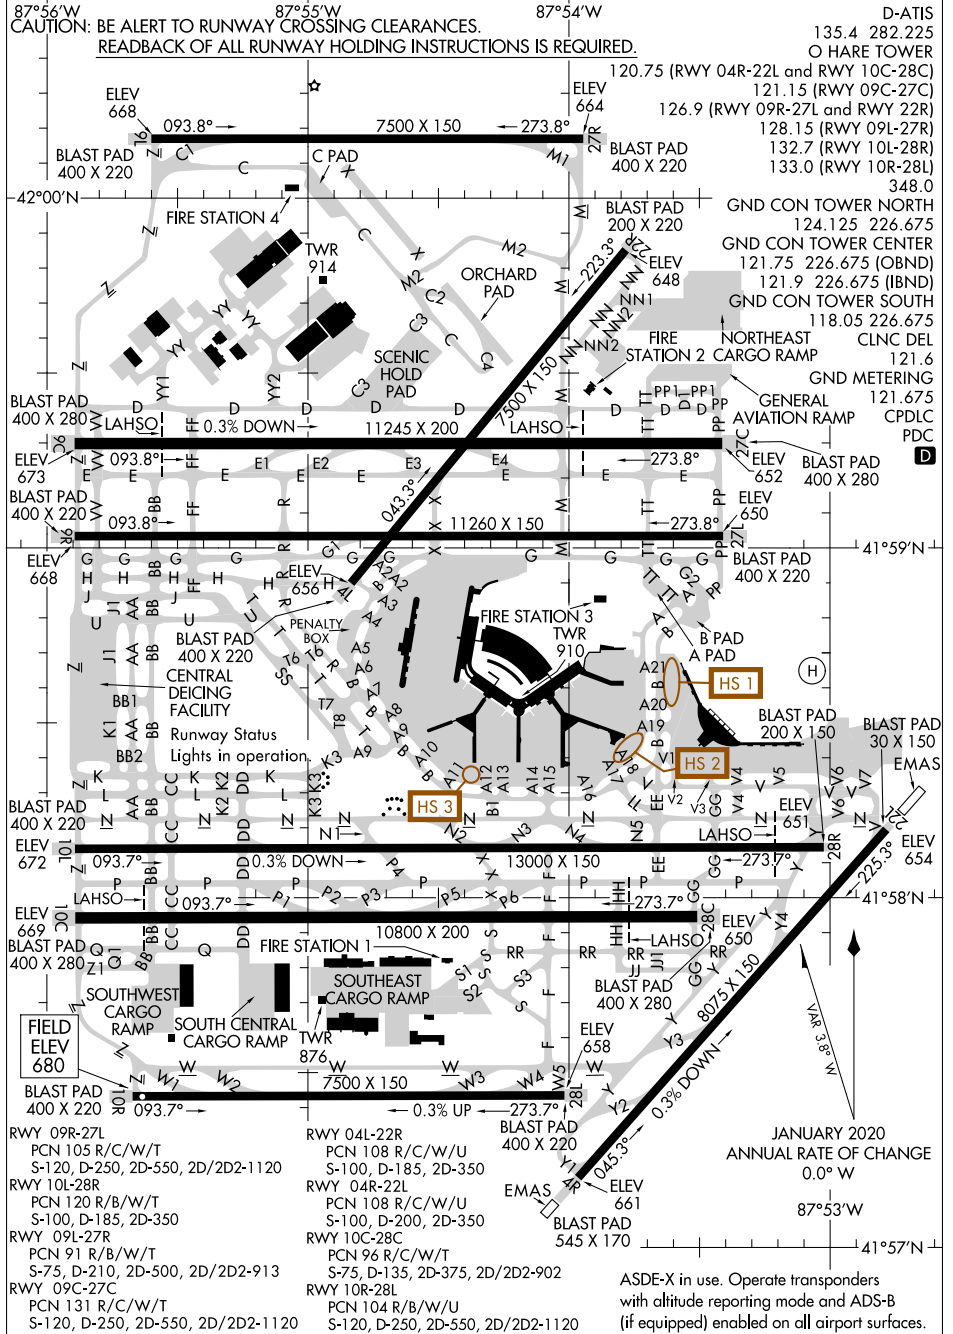

AIRPORT DIAGRAM

AL-166 (FAA)

CHICAGO O'HARE INTL (O.R.D)
CHICAGO, ILLINOIS

EC-3, 08 SEP 2022 to 06 OCT 2022

EC-3, 08 SEP 2022 to 06 OCT 2022

AIRPORT DIAGRAM

CHICAGO, ILLINOIS
CHICAGO O'HARE INTL (O.R.D)