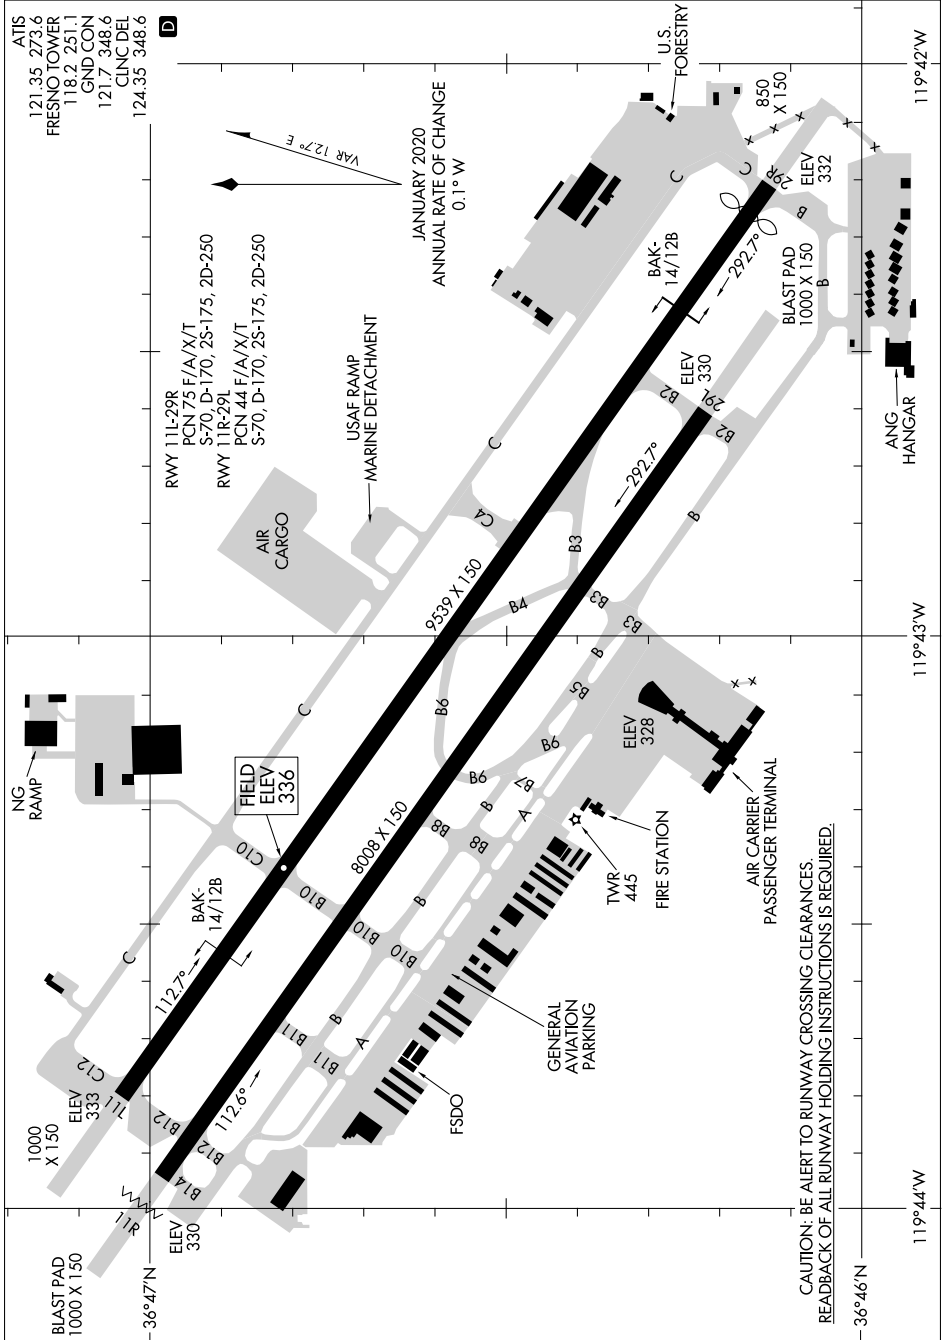

AIRPORT DIAGRAM

AL-162 (FAA)

FRESNO YOSEMITE INTL (FAT)
FRESNO, CALIFORNIA

SW-2, 08 SEP 2022 to 06 OCT 2022

SW-2, 08 SEP 2022 to 06 OCT 2022

AIRPORT DIAGRAM

FRESNO, CALIFORNIA
FRESNO YOSEMITE INTL (FAT)

CAUTION: BE ALERT TO RUNWAY CROSSING CLEARANCES.
READBACK OF ALL RUNWAY HOLDING INSTRUCTIONS IS REQUIRED.