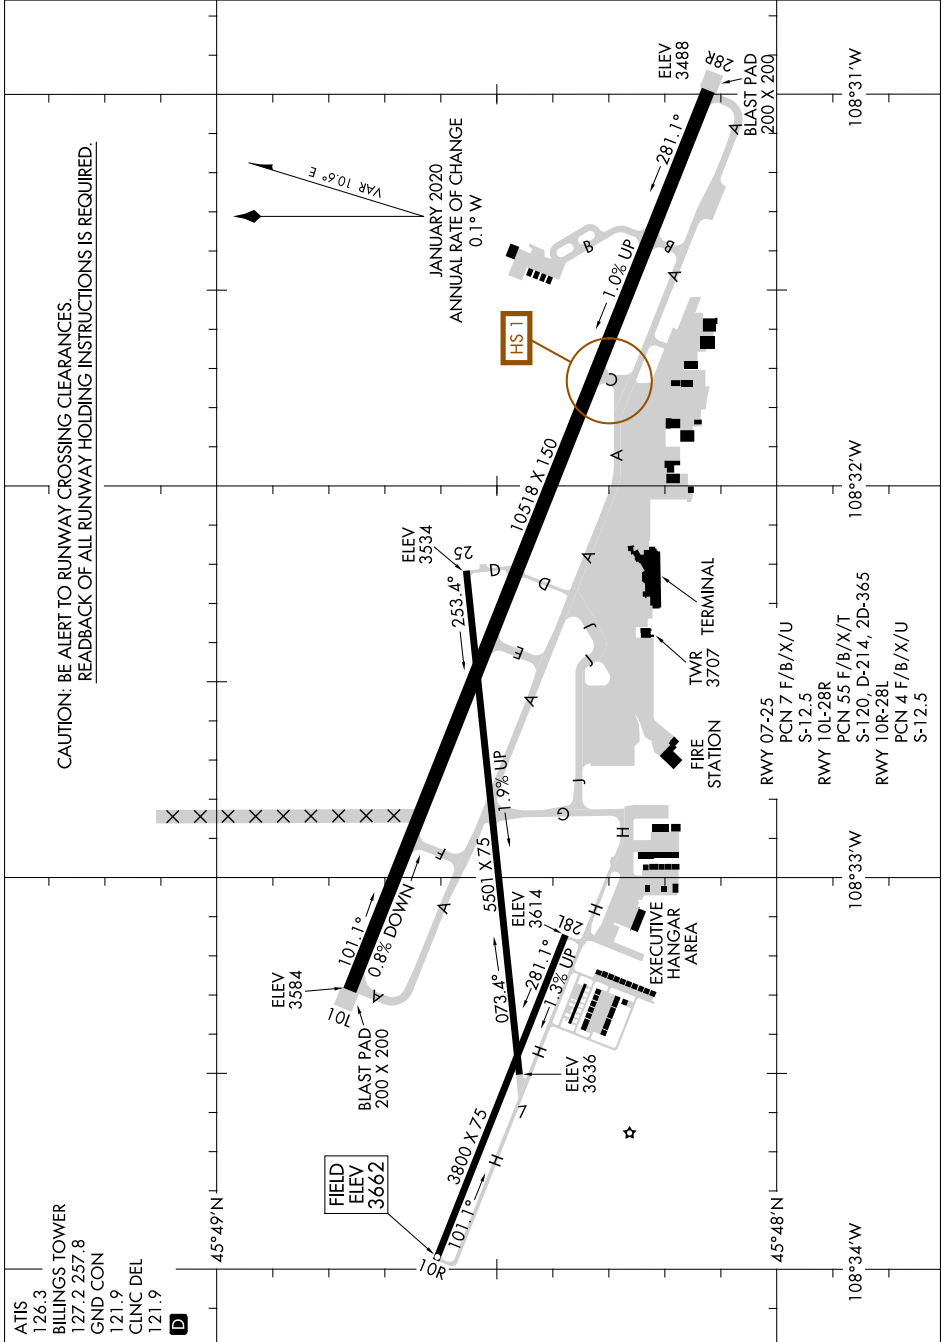

AIRPORT DIAGRAM

AL-48 (FAA)

BILLINGS LOGAN INTL (BIL)

BILLINGS, MONTANA

NW-1, 08 SEP 2022 to 06 OCT 2022

CAUTION: BE ALERT TO RUNWAY CROSSING CLEARANCES.
READBACK OF ALL RUNWAY HOLDING INSTRUCTIONS IS REQUIRED.

ATIS 126.3
 BILLINGS TOWER 127.2 257.8
 GND CON 121.9
 CLNC DEL 121.9
D

RWY 07-25 PCN 7 F/B/X/U
 S-12.5
 RWY 101+28R PCN 55 F/B/X/T
 S-120, D-214, 2D-365
 RWY 10R-28L PCN 4 F/B/X/U
 S-12.5

NW-1, 08 SEP 2022 to 06 OCT 2022

AIRPORT DIAGRAM

BILLINGS, MONTANA

BILLINGS LOGAN INTL (BIL)