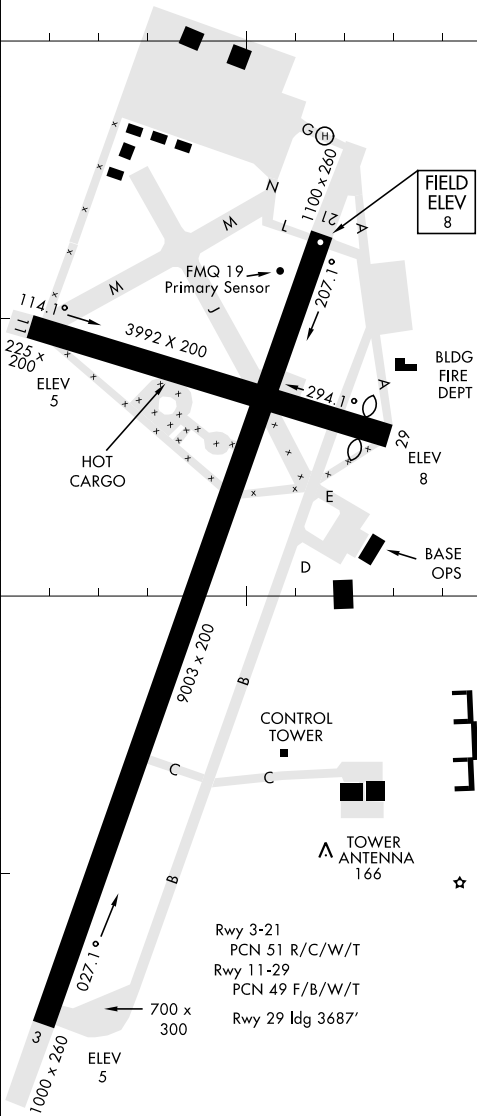

# AIRPORT DIAGRAM

AL-38 [USSF]

PATRICK SFB (KCOF)  
COCOA BEACH, FLORIDA

ATIS ★ 119.175 273.5  
 TOWER ★  
 133.75 269.375  
 GND CON  
 124.35 335.8  
 CLNC DEL  
 118.4 289.4

80°37'W

80°36'W

28°15'N

28°14'N

28°13'N

JULY 2022  
 ANNUAL RATE OF CHANGE  
 0.1° W

FIELD ELEV 8

BLDG FIRE DEPT

BASE OPS

AFTAC BLDG

TOWER ANTENNA 166

Rwy 3-21  
 PCN 51 R/C/W/T  
 Rwy 11-29  
 PCN 49 F/B/W/T  
 Rwy 29 Idg 3687'

FMQ 19 Secondary Sensor

SE-3, 08 SEP 2022 to 06 OCT 2022

SE-3, 08 SEP 2022 to 06 OCT 2022