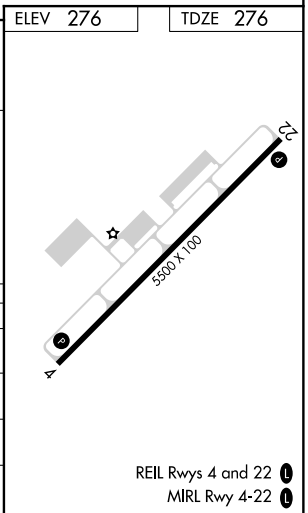

WAAS CH 97338 W04A	APP CRS 047°	Rwy Idg TDZE Apt Elev	5500 276 276
--	------------------------	-----------------------------	---

RNAV (GPS) RWY 4

CONWAY RGNL (CXW)

<p>Baro-VNAV NA. Use Bill and Hillary Clinton National/Adams Field altimeter setting; when not received, procedure NA. DME/DME RNP-0.3 NA.</p>		<p>MISSED APPROACH: Climb to 2600 direct HOBUV and hold.</p>	
AWOS-2 118.775	LITTLE ROCK APP CON 135.4 353.6 (040°-239°) 119.5 306.2 (240°-039°)	CLNC DEL 121.2	UNICOM 123.05 (CTAF) 0