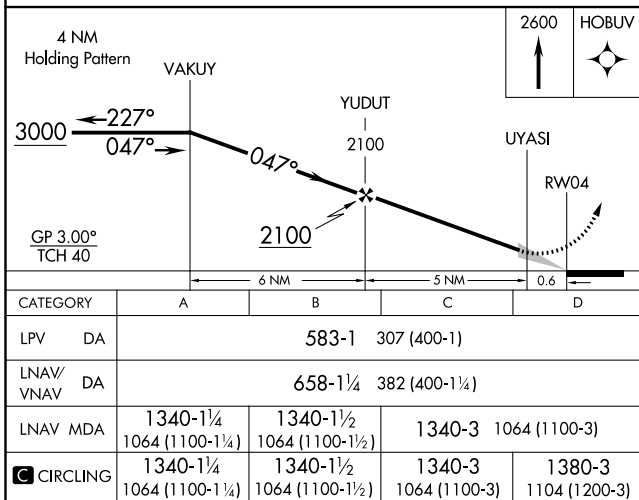

WAAS CH 97338 W04A	APP CRS 047°	Rwy Idg TDZE Apt Elev	5500 276 276
--	------------------------	-----------------------------	---

RNAV (GPS) RWY 4

CONWAY RGNL (CXW)

<p>Baro-VNAV NA. Use Bill and Hillary Clinton National/Adams Field altimeter setting; when not received, procedure NA. DME/DME RNP-0.3 NA.</p>		<p>MISSED APPROACH: Climb to 2600 direct HOBUV and hold.</p>	
AWOS-2 118.775	LITTLE ROCK APP CON 135.4 353.6 (040°-239°) 119.5 306.2 (240°-039°)	CLNC DEL 121.2	UNICOM 123.05 (CTAF) 0

SC-1, 14 JUL 2022 to 11 AUG 2022

SC-1, 14 JUL 2022 to 11 AUG 2022