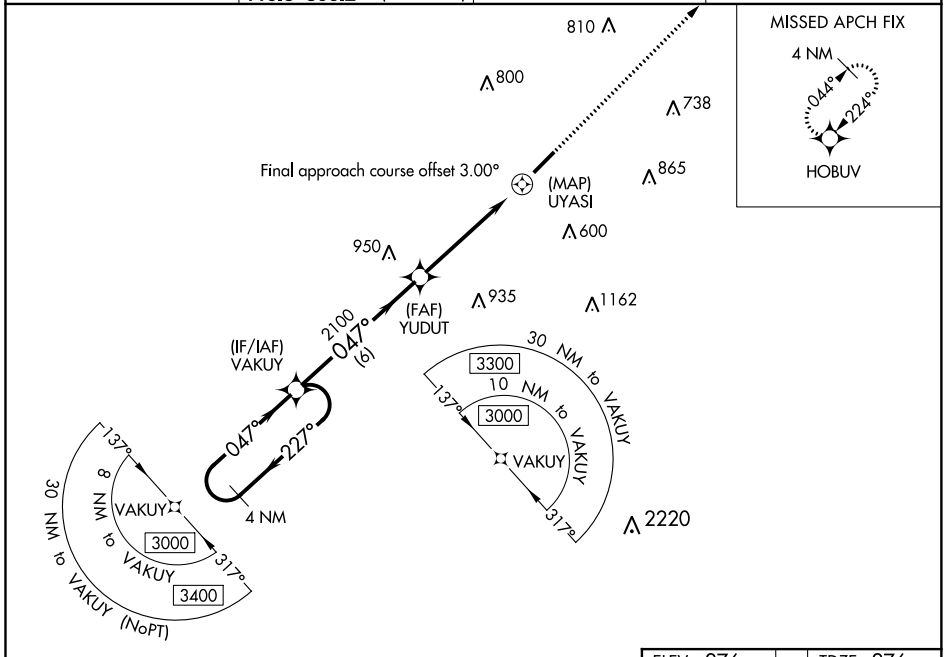

WAAS CH 97338 W04A	APP CRS 047°	Rwy Idg TDZE Apt Elev	5500 276 276
--	------------------------	-----------------------------	---

RNAV (GPS) RWY 4

CONWAY RGNL (CXW)

<p>Baro-VNAV NA. Use Bill and Hillary Clinton National/Adams Field altimeter setting; when not received, procedure NA. DME/DME RNP-0.3 NA.</p>		<p>MISSED APPROACH: Climb to 2600 direct HOBUV and hold.</p>	
AWOS-2 118.775	LITTLE ROCK APP CON 135.4 353.6 (040°-239°) 119.5 306.2 (240°-039°)	CLNC DEL 121.2	UNICOM 123.05 (CTAF) 0

SC-1, 14 JUL 2022 to 11 AUG 2022

SC-1, 14 JUL 2022 to 11 AUG 2022