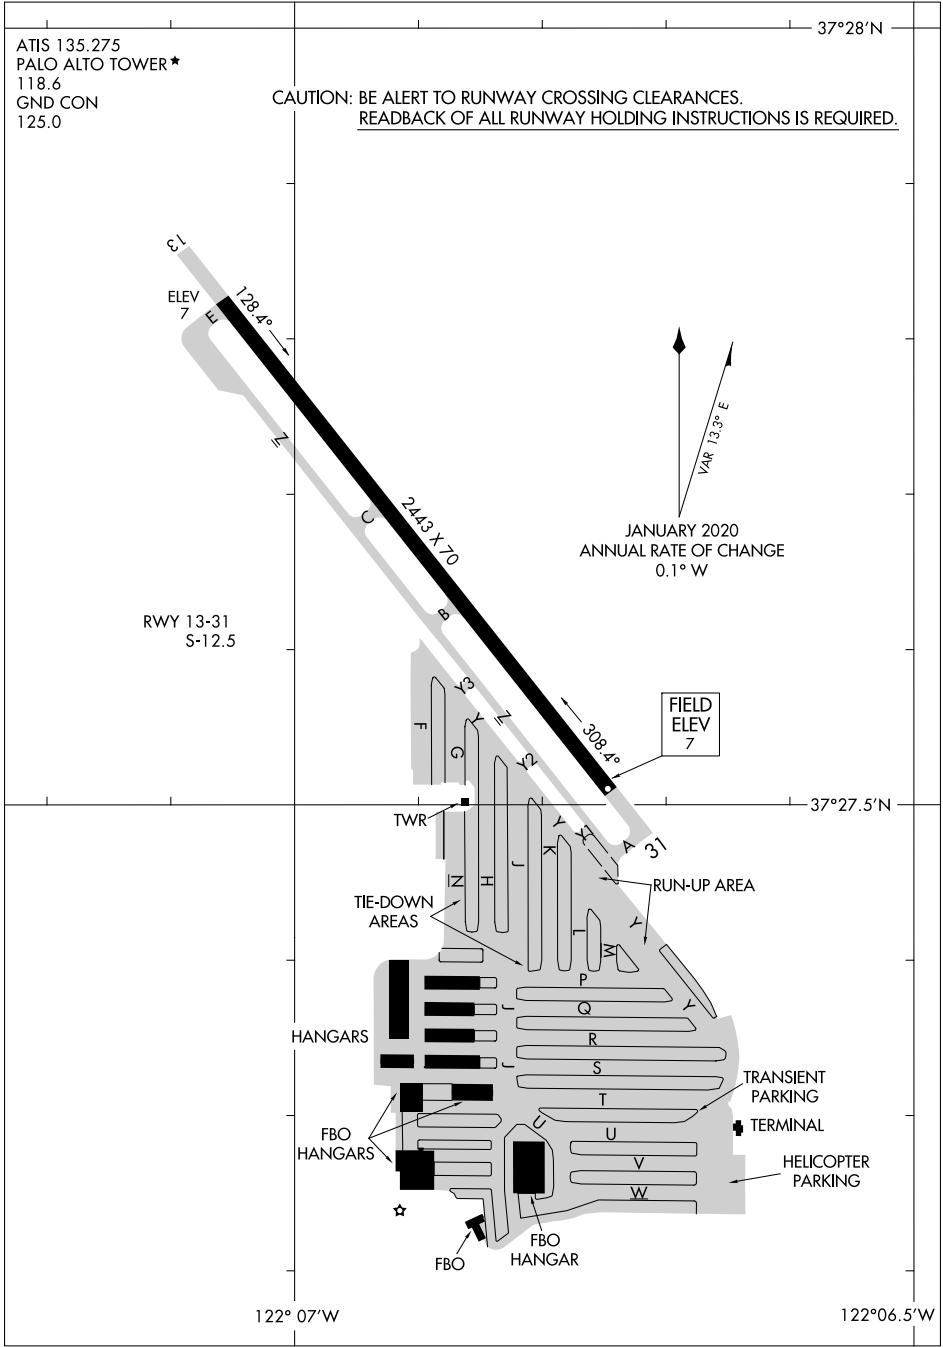

# AIRPORT DIAGRAM

AL-9216 (FAA)

PALO ALTO (P.A.O)  
PALO ALTO, CALIFORNIA

37°28'N

ATIS 135.275  
PALO ALTO TOWER\*  
118.6  
GND CON  
125.0

CAUTION: BE ALERT TO RUNWAY CROSSING CLEARANCES.  
READBACK OF ALL RUNWAY HOLDING INSTRUCTIONS IS REQUIRED.

SW-2, 14 JUL 2022 to 11 AUG 2022

SW-2, 14 JUL 2022 to 11 AUG 2022

# AIRPORT DIAGRAM

PALO ALTO, CALIFORNIA  
PALO ALTO (P.A.O)