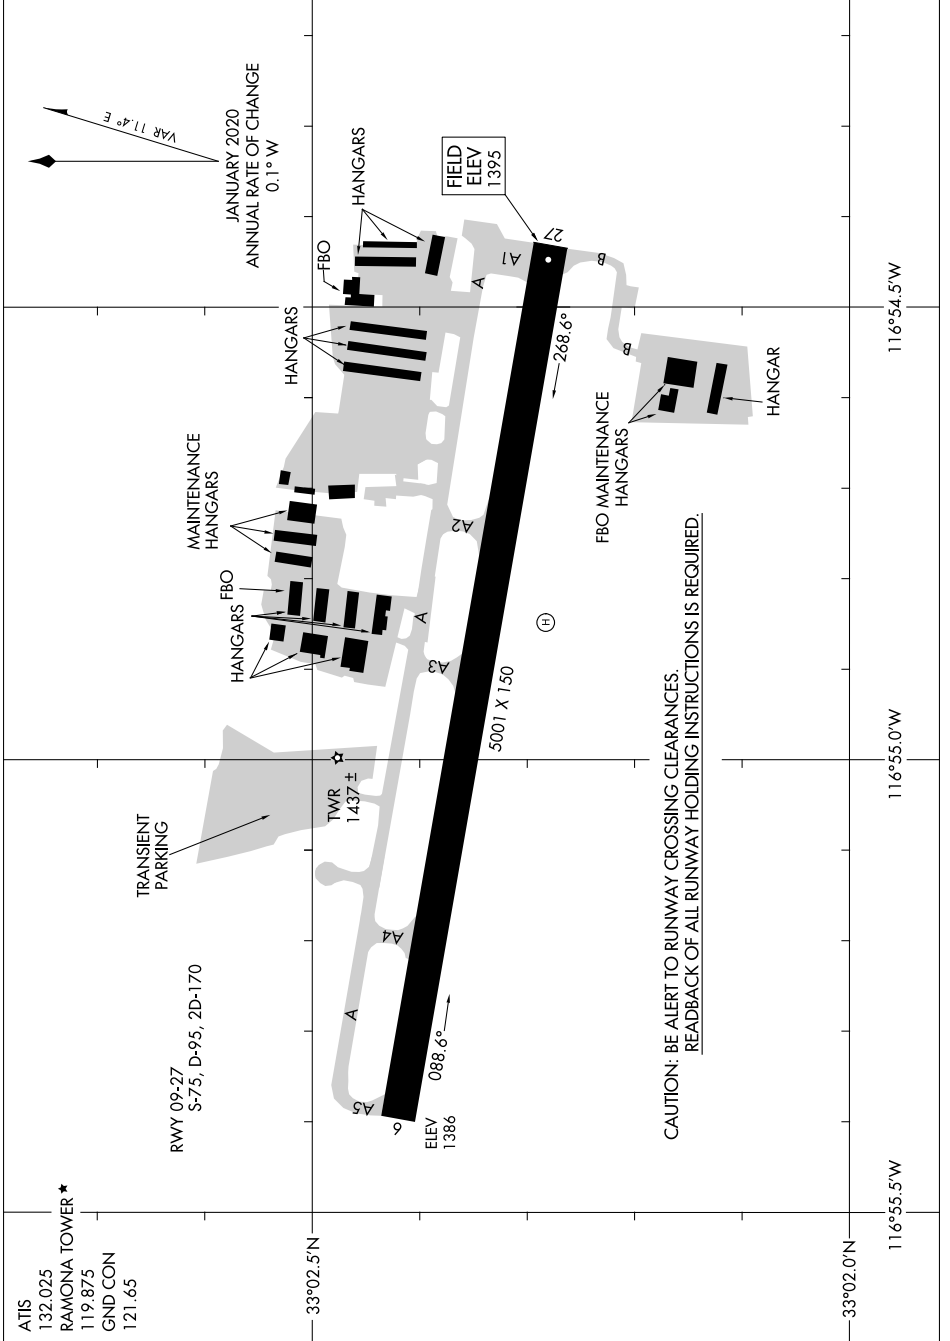

AIRPORT DIAGRAM

AL-6667 (FAA)

RAMONA (RNM)
RAMONA, CALIFORNIA

SW-3, 14 JUL 2022 to 11 AUG 2022

SW-3, 14 JUL 2022 to 11 AUG 2022

AIRPORT DIAGRAM

RAMONA, CALIFORNIA
RAMONA (RNM)