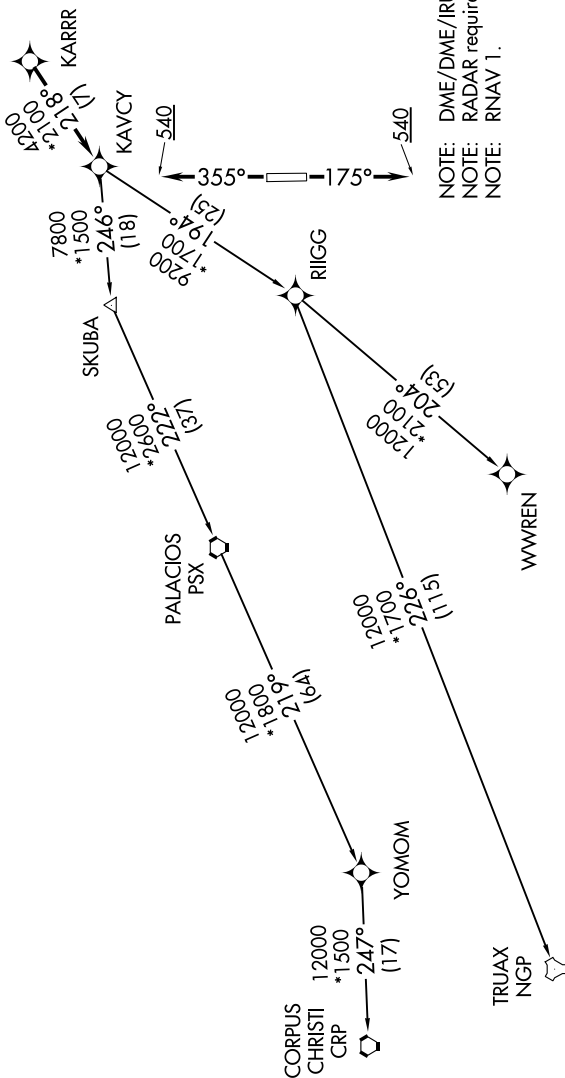

KARR SIX DEPARTURE (RNAV)

**TOP ALTITUDE:
ASSIGNED BY ATC**

ASOS
119.925
CTAF
123.0
CLNC DEL
125.2
HOUSTON DEP CON
134.45 284.0

TAKEOFF MINIMUMS

Rwys 17, 35:

Standard with minimum climb of 500' per NM to 540.

(NARRATIVE ON FOLLOWING PAGE)

NOTE: Chart not to scale.

SC-5, 14 JUL 2022 to 11 AUG 2022

SC-5, 14 JUL 2022 to 11 AUG 2022

KARR SIX DEPARTURE (RNAV)

(KARRR6.KARRR) 05DEC19