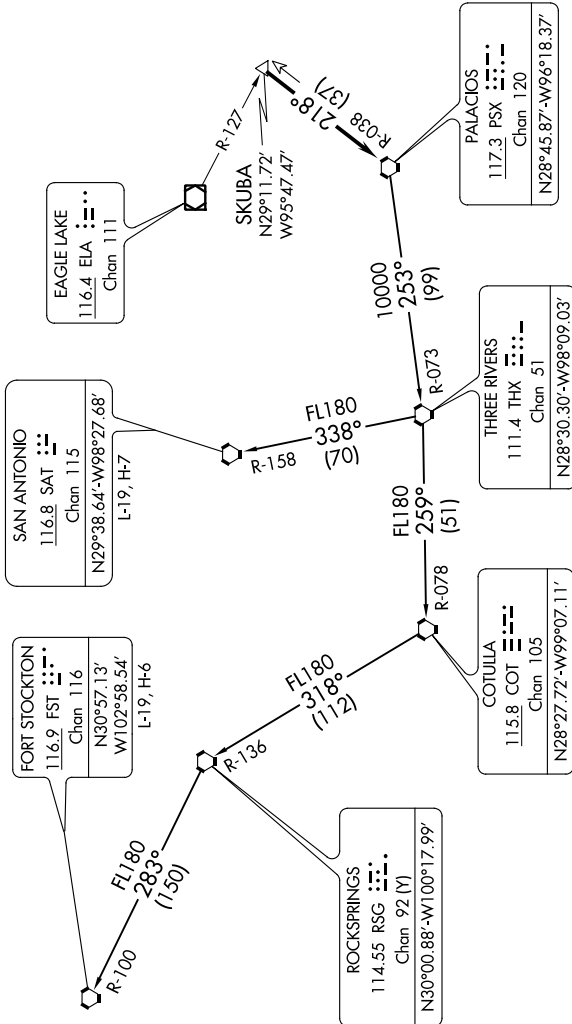

PALACIOS TWO DEPARTURE

**TOP ALTITUDE:
ASSIGNED BY ATC**

SC-5, 14 JUL 2022 to 11 AUG 2022

CTAF
122.8
HOUSTON DEP CON
134.45 284.0

TAKEOFF MINIMUMS

Rwy 14: 300'-1 or standard with a minimum climb of 420' per NM to 300.
Rwy 32: Standard.

(NARRATIVE ON FOLLOWING PAGE)

SC-5, 14 JUL 2022 to 11 AUG 2022

PALACIOS TWO DEPARTURE

NOTE: RADAR required.
NOTE: Chart not to scale.