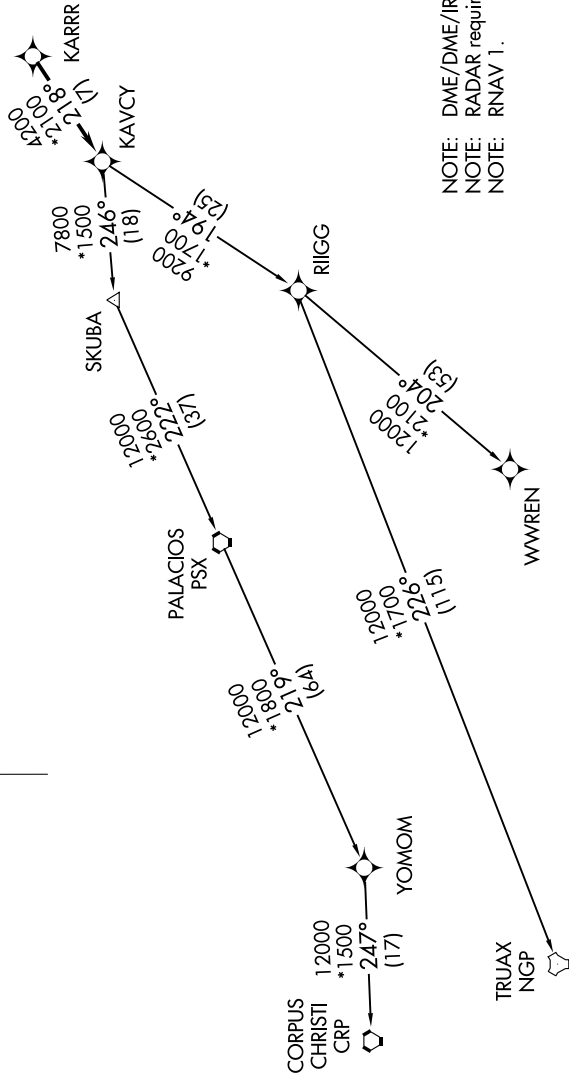

KARR SIX DEPARTURE (RNAV)

**TOP ALTITUDE:
ASSIGNED BY ATC**

TAKEOFF MINIMUMS

Rwys 14, 32:
Standard with minimum climb of 500' per NM to 540.

CTAF
122.8
HOUSTON DEP CON
134.45 284.0

NOTE: DME/DME/IRU or GPS required.
NOTE: RADAR required.
NOTE: RNAV 1.

NOTE: Chart not to scale.

(NARRATIVE ON FOLLOWING PAGE)

SC-5, 14 JUL 2022 to 11 AUG 2022