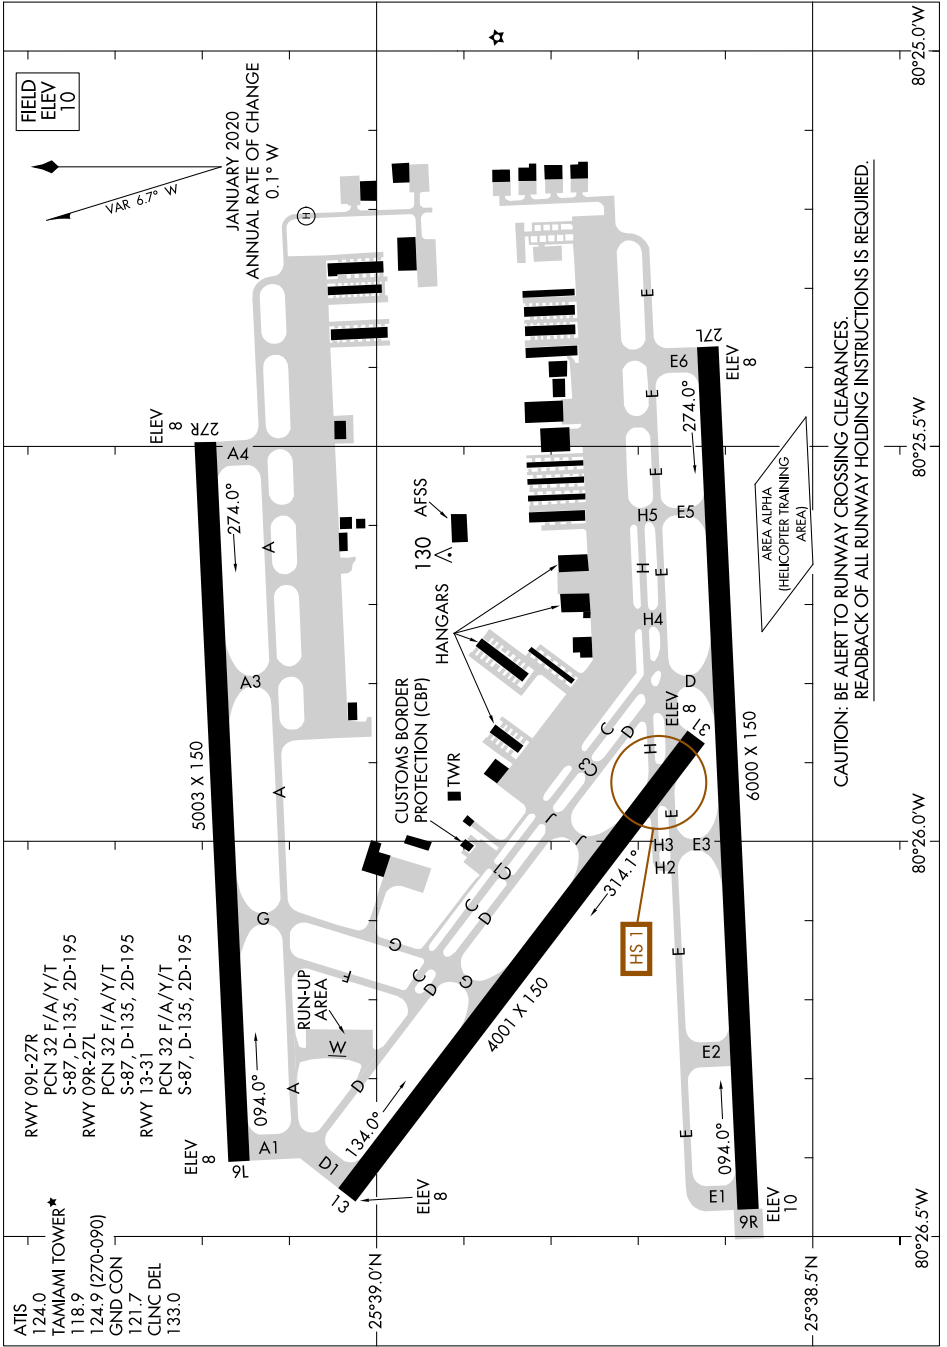

# AIRPORT DIAGRAM

AL-5349 (FAA)

MIAMI EXEC (TMB)  
MIAMI, FLORIDA

SE-3, 14 JUL 2022 to 11 AUG 2022

RWY 09L-27R  
PCN 32 F/A/Y/T  
S-87, D-135, 2D-195

RWY 09R-27L  
PCN 32 F/A/Y/T  
S-87, D-135, 2D-195

RWY 13-31  
PCN 32 F/A/Y/T  
S-87, D-135, 2D-195

ATIS  
124.0

TAMiami TOWER\*  
118.9

124.9 (270-090)

GND CON  
121.7

CINC DEL  
133.0

CAUTION: BE ALERT TO RUNWAY CROSSING CLEARANCES.  
READBACK OF ALL RUNWAY HOLDING INSTRUCTIONS IS REQUIRED.

SE-3, 14 JUL 2022 to 11 AUG 2022

# AIRPORT DIAGRAM

MIAMI, FLORIDA  
MIAMI EXEC (TMB)