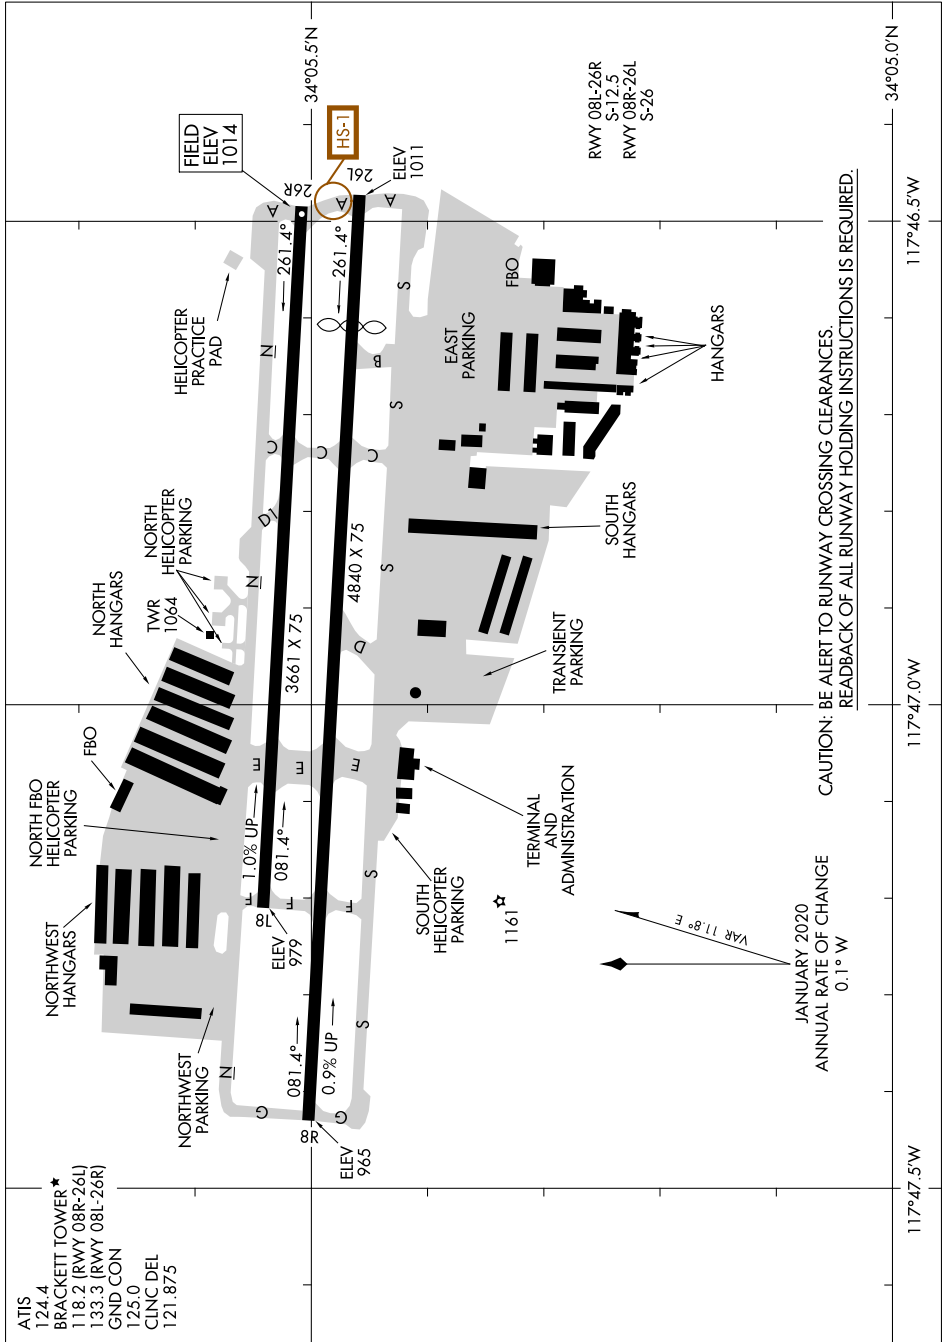

AIRPORT DIAGRAM

AL-5218 (FAA)

BRACKETT FLD (POC)
LA VERNE, CALIFORNIA

SW-3, 14 JUL 2022 to 11 AUG 2022

CAUTION: BE ALERT TO RUNWAY CROSSING CLEARANCES
READBACK OF ALL RUNWAY HOLDING INSTRUCTIONS IS REQUIRED.

JANUARY 2020
ANNUAL RATE OF CHANGE
0.1° W

AIRPORT DIAGRAM

LA VERNE, CALIFORNIA
BRACKETT FLD (POC)

SW-3, 14 JUL 2022 to 11 AUG 2022