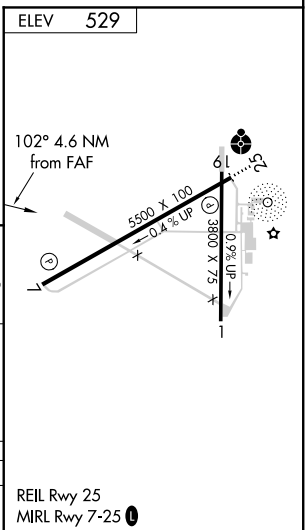

VORTAC IRQ 113.9 Chan 86	APP CRS 102°	Rwy Idg TDZE Apt Elev	N/A N/A 529

VOR/DME-A

AIKEN RGNL (AIK)

NA When local altimeter setting not received, use Augusta Rgnl at Bush Fld altimeter setting and increase all MDAs 120 feet and increase Cat C visibility ¼ SM.

MISSED APPROACH: Climb to 1600 then climbing left turn to 2400 on IRQ VORTAC R-102 to BEARS/IRQ 19 DME and hold.

AWOS-3 118.025	AUGUSTA APP CON * 119.15 284.625	CLNC DEL 126.075	UNICOM 122.8 (CTAF) 0

SE-2, 14 JUL 2022 to 11 AUG 2022

SE-2, 14 JUL 2022 to 11 AUG 2022