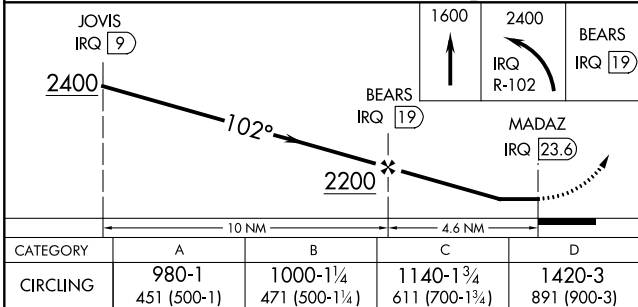

VORTAC IRQ 113.9 Chan 86	APP CRS 102°	Rwy Idg TDZE Apt Elev	N/A N/A 529

VOR/DME-A

AIKEN RGNL (AIK)

NA When local altimeter setting not received, use Augusta Rgnl at Bush Fld altimeter setting and increase all MDAs 120 feet and increase Cat C visibility ¼ SM.

MISSED APPROACH: Climb to 1600 then climbing left turn to 2400 on IRQ VORTAC R-102 to BEARS/IRQ 19 DME and hold.

AWOS-3 118.025	AUGUSTA APP CON * 119.15 284.625	CLNC DEL 126.075	UNICOM 122.8 (CTAF) 0

SE-2, 14 JUL 2022 to 11 AUG 2022

SE-2, 14 JUL 2022 to 11 AUG 2022