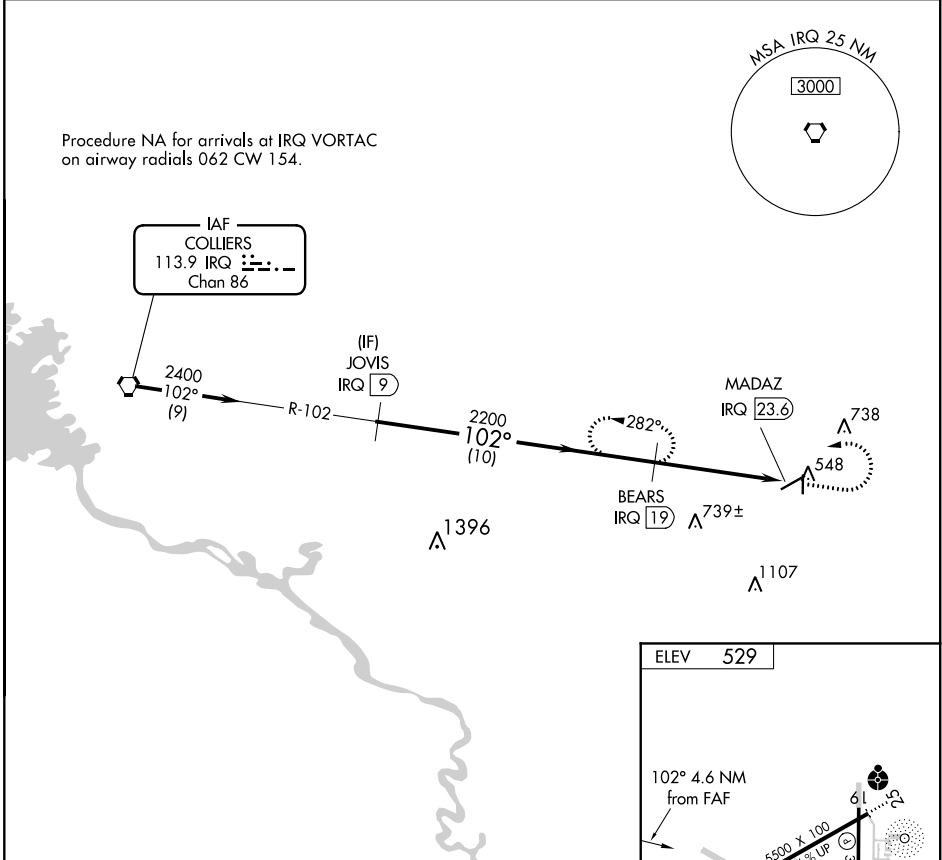

VORTAC IRQ <b>113.9</b> Chan <b>86</b>	APP CRS <b>102°</b>	Rwy Idg TDZE Apt Elev	<b>N/A</b> <b>N/A</b> <b>529</b>
--	------------------------	-----------------------------	--

# VOR/DME-A

AIKEN RGNL (AIK)

**NA** When local altimeter setting not received, use Augusta Rgnl at Bush Fld altimeter setting and increase all MDAs 120 feet and increase Cat C visibility ¼ SM.

MISSED APPROACH: Climb to 1600 then climbing left turn to 2400 on IRQ VORTAC R-102 to BEARS/IRQ 19 DME and hold.

AWOS-3 <b>118.025</b>	AUGUSTA APP CON * <b>119.15 284.625</b>	CLNC DEL <b>126.075</b>	UNICOM <b>122.8</b> (CTAF) <b>0</b>
--------------------------	--	----------------------------	--

SE-2, 14 JUL 2022 to 11 AUG 2022

SE-2, 14 JUL 2022 to 11 AUG 2022