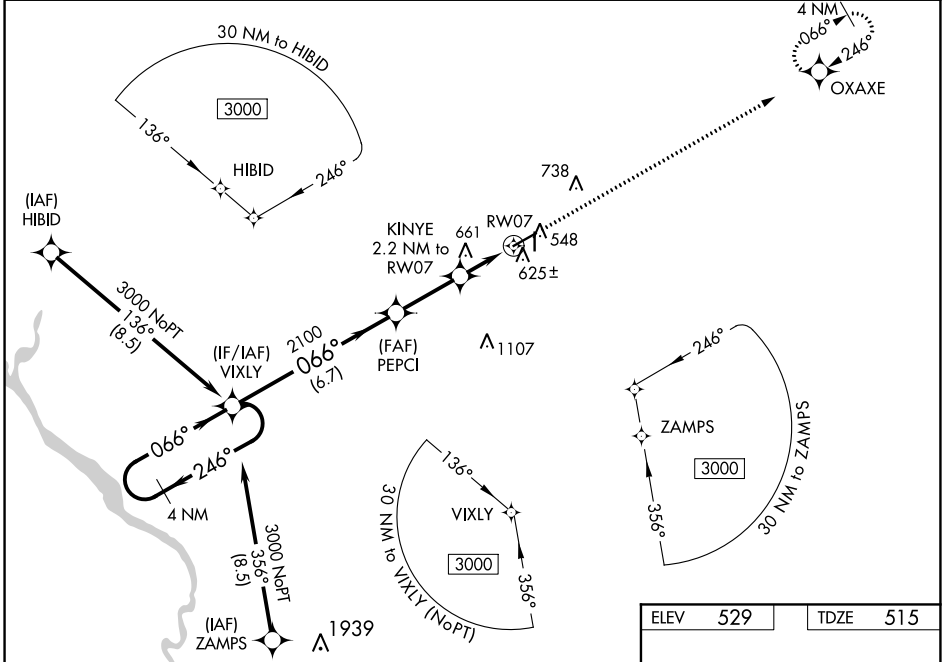

WAAS CH 90301 W07A	APP CRS 066°	Rwy Idg TDZE Apt Elev	5500 515 529
--	------------------------	-----------------------------	---

RNAV (GPS) RWY 7

AIKEN RGNL (AIK)

⚠ Baro-VNAV NA when using Augusta Rgnl at Bush Fld altimeter setting. For uncompensated Baro-VNAV systems, LNAV/VNAV NA below -16°C (4°F) or above 40°C (104°F). DME/DME RNP-0.3 NA. VDP NA with Augusta Rgnl at Bush Fld altimeter setting. When local altimeter setting not received, use Augusta Rgnl at Bush Fld altimeter setting: increase LPV all Cats DAs to 890 feet and all Cats visibility ¼ SM; increase LNAV/VNAV all Cats DAs to 890 feet and all Cats visibility ¾ SM; increase all MDAs 120 feet and LNAV Cats C/D visibility ¾ SM and Circling Cat C visibility ¼ SM.

MISSED APPROACH: Climb to 2500 direct OXAXE and hold.

AWOS-3 118.025	AUGUSTA APP CON * 119.15 284.625	CLNC DEL 126.075	UNICOM 122.8 (CTAF) 0
--------------------------	--	----------------------------	---------------------------------

SE-2, 14 JUL 2022 to 11 AUG 2022

SE-2, 14 JUL 2022 to 11 AUG 2022

CATEGORY	A	B	C	D
LPV DA		715-¾	200 (200-¾)	
LNAV/VNAV DA		786-⅞	271 (300-⅞)	
LNAV MDA	920-1	405 (400-1)	920-1⅛	405 (400-1⅛)
CIRCLING	980-1 451 (500-1)	1000-1 471 (500-1)	1140-1¾ 611 (700-1¾)	1420-3 891 (900-3)