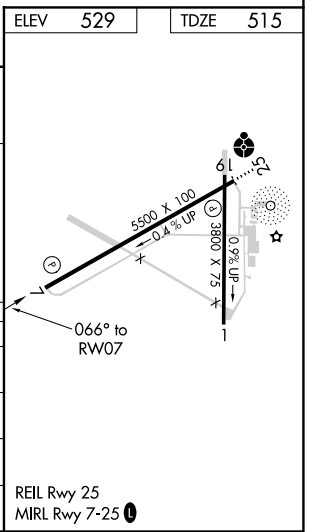

WAAS CH 90301 W07A	APP CRS 066°	Rwy Idg TDZE Apt Elev	5500 515 529
--	------------------------	-----------------------------	---

RNAV (GPS) RWY 7

AIKEN RGNL (AIK)

⚠ Baro-VNAV NA when using Augusta Rgnl at Bush Fld altimeter setting. For uncompensated Baro-VNAV systems, LNAV/VNAV NA below -16°C (4°F) or above 40°C (104°F). DME/DME RNP-0.3 NA. VDP NA with Augusta Rgnl at Bush Fld altimeter setting. When local altimeter setting not received, use Augusta Rgnl at Bush Fld altimeter setting: increase LPV all Cats DAs to 890 feet and all Cats visibility ¼ SM; increase LNAV/VNAV all Cats DAs to 890 feet and all Cats visibility ¾ SM; increase all MDAs 120 feet and LNAV Cats C/D visibility ¾ SM and Circling Cat C visibility ¼ SM.

MISSED APPROACH: Climb to 2500 direct OXAXE and hold.

AWOS-3 118.025	AUGUSTA APP CON * 119.15 284.625	CLNC DEL 126.075	UNICOM 122.8 (CTAF) 0
--------------------------	--	----------------------------	---------------------------------

SE-2, 14 JUL 2022 to 11 AUG 2022

SE-2, 14 JUL 2022 to 11 AUG 2022

CATEGORY	A	B	C	D
LPV DA		715-¾	200 (200-¾)	
LNAV/VNAV DA		786-⅞	271 (300-⅞)	
LNAV MDA	920-1	405 (400-1)	920-1⅛	405 (400-1⅛)
CIRCLING	980-1 451 (500-1)	1000-1 471 (500-1)	1140-1¾ 611 (700-1¾)	1420-3 891 (900-3)