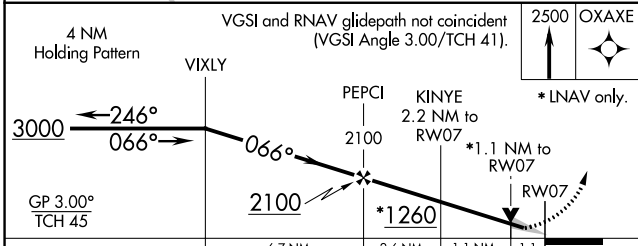

WAAS CH 90301 W07A	APP CRS 066°	Rwy Idg TDZE Apt Elev	5500 515 529
--	------------------------	-----------------------------	---

RNAV (GPS) RWY 7

AIKEN RGNL (AIK)

⚠ Baro-VNAV NA when using Augusta Rgnl at Bush Fld altimeter setting. For uncompensated Baro-VNAV systems, LNAV/VNAV NA below -16°C (4°F) or above 40°C (104°F). DME/DME RNP-0.3 NA. VDP NA with Augusta Rgnl at Bush Fld altimeter setting. When local altimeter setting not received, use Augusta Rgnl at Bush Fld altimeter setting: increase LPV all Cats DAs to 890 feet and all Cats visibility ¼ SM; increase LNAV/VNAV all Cats DAs to 890 feet and all Cats visibility ¾ SM; increase all MDAs 120 feet and LNAV Cats C/D visibility ¾ SM and Circling Cat C visibility ¼ SM.

MISSED APPROACH: Climb to 2500 direct OXAXE and hold.

AWOS-3 118.025	AUGUSTA APP CON * 119.15 284.625	CLNC DEL 126.075	UNICOM 122.8 (CTAF) 0
--------------------------	--	----------------------------	---------------------------------

SE-2, 14 JUL 2022 to 11 AUG 2022

SE-2, 14 JUL 2022 to 11 AUG 2022

CATEGORY	A	B	C	D
LPV DA		715-¾	200 (200-¾)	
LNAV/VNAV DA		786-⅞	271 (300-⅞)	
LNAV MDA	920-1	405 (400-1)	920-1⅛	405 (400-1⅛)
CIRCLING	980-1 451 (500-1)	1000-1 471 (500-1)	1140-1¾ 611 (700-1¾)	1420-3 891 (900-3)