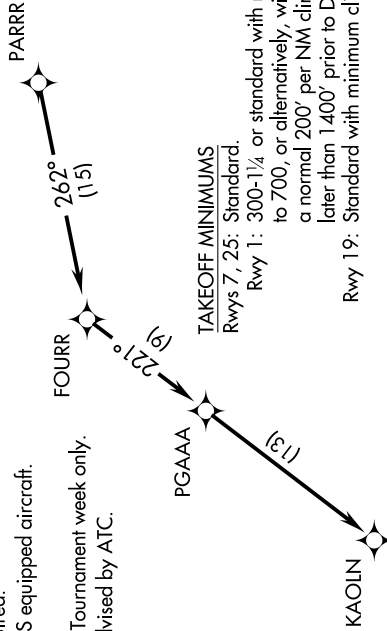

KAOLN SIX DEPARTURE (RNAV)

AIKEN RGNL (AIK)
AIKEN, SOUTH CAROLINA

SE-2, 14 JUL 2022 to 11 AUG 2022

CTAF
122.8
AUGUSTA DEP CON ★
119.15 284.625
CLNC DEL
126.075

**TOP ALTITUDE:
ASSIGNED BY ATC**

- NOTE: DME/DME/IRU or GPS required.
- NOTE: RADAR required for non-GPS equipped aircraft.
- NOTE: RNAV 1.
- NOTE: For use during Masters Golf Tournament week only.
- NOTE: Do not exceed 250K until advised by ATC.

NOTE: Chart not to scale.

DEPARTURE ROUTE DESCRIPTION

TAKEOFF RWYS 1, 7, 19, 25: Climb on assigned heading for RADAR vectors to PARRR, then on depicted route to KAOLN. Thence. . . .

. . . . maintain altitude assigned by ATC. Expect clearance to filed altitude/flight level within 10 minutes after departure.

SE-2, 14 JUL 2022 to 11 AUG 2022

KAOLN SIX DEPARTURE (RNAV)

AIKEN, SOUTH CAROLINA
AIKEN RGNL (AIK)