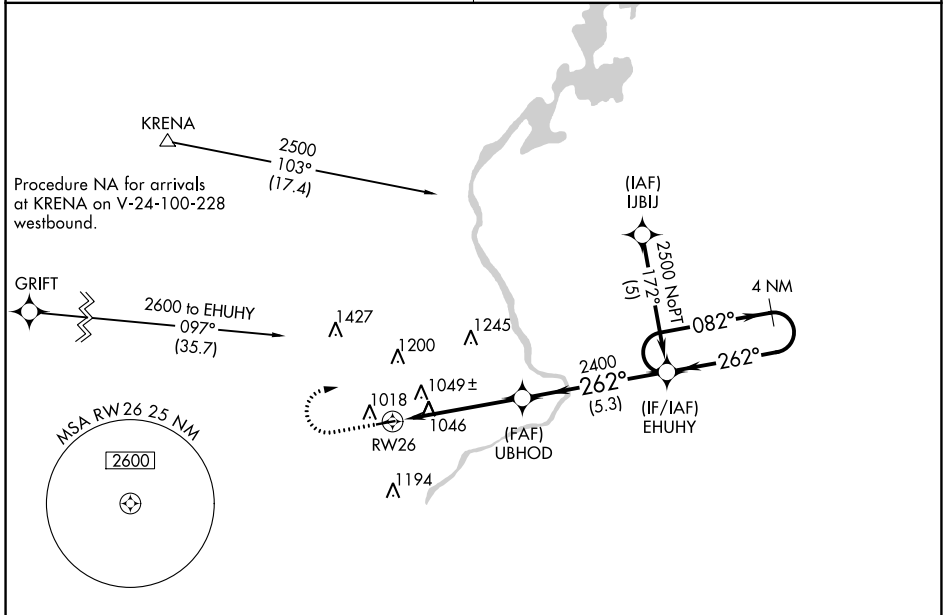

APP CRS 262°	Rwy Idg TDZE Apt Elev	3419 887 887
------------------------	-----------------------------	---

RNAV (GPS) RWY 26

LAKE IN THE HILLS (3CK)

RNP APCH.
 ▼ Rwy 26 helicopter visibility reduction below 3/4 SM NA.
 ▲ NA Obtain local altimeter setting on CTAF; when not received, use Chicago DuPage altimeter setting.

MISSED APPROACH: Climb to 1800 then climbing right turn to 2500 direct EHUHY and hold.

CHICAGO APP CON
120.55 306.925

UNICOM
123.05 (CTAF) 0

EC-3, 14 JUL 2022 to 11 AUG 2022

EC-3, 14 JUL 2022 to 11 AUG 2022

ELEV 887	TDZE 887
----------	----------

CATEGORY	A	B	C	D
LNAV MDA	1300-1	413 (500-1)	1300-1 1/4 413 (500-1 1/4)	NA
CHICAGO DUPAGE ALTIMETER SETTING				
LNAV MDA	1360-1	473 (500-1)	1360-1 3/8 473 (500-1 3/8)	NA