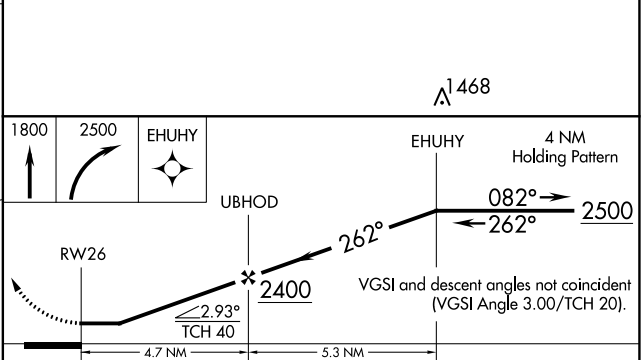

APP CRS 262°	Rwy Idg TDZE Apt Elev	3419 887 887
------------------------	-----------------------------	---

RNAV (GPS) RWY 26

LAKE IN THE HILLS (3CK)

RNP APCH.
 ▼ Rwy 26 helicopter visibility reduction below 3/4 SM NA.
 ▲ NA Obtain local altimeter setting on CTAF; when not received, use Chicago DuPage altimeter setting.

MISSED APPROACH: Climb to 1800 then climbing right turn to 2500 direct EHUHY and hold.

CHICAGO APP CON
120.55 306.925

UNICOM
123.05 (CTAF) 0

EC-3, 14 JUL 2022 to 11 AUG 2022

EC-3, 14 JUL 2022 to 11 AUG 2022

ELEV 887	TDZE 887
----------	----------

CATEGORY	A	B	C	D
LNAV MDA	1300-1	413 (500-1)	1300-1 1/4 413 (500-1 1/4)	NA
CHICAGO DUPAGE ALTIMETER SETTING				
LNAV MDA	1360-1	473 (500-1)	1360-1 3/8 473 (500-1 3/8)	NA