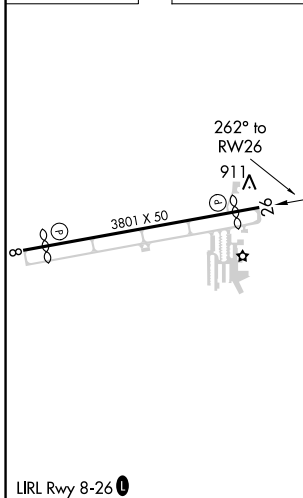

APP CRS 262°	Rwy Idg TDZE Apt Elev	3419 887 887
------------------------	-----------------------------	---

RNAV (GPS) RWY 26

LAKE IN THE HILLS (3CK)

RNP APCH.
 ▼ Rwy 26 helicopter visibility reduction below 3/4 SM NA.
 ▲ NA Obtain local altimeter setting on CTAF; when not received, use Chicago DuPage altimeter setting.

MISSED APPROACH: Climb to 1800 then climbing right turn to 2500 direct EHUHY and hold.

CHICAGO APP CON
120.55 306.925

UNICOM
123.05 (CTAF) 0

EC-3, 14 JUL 2022 to 11 AUG 2022

EC-3, 14 JUL 2022 to 11 AUG 2022

ELEV 887	TDZE 887
----------	----------

CATEGORY	A	B	C	D
LNAV MDA	1300-1	413 (500-1)	1300-1 1/4 413 (500-1 1/4)	NA
CHICAGO DUPAGE ALTIMETER SETTING				
LNAV MDA	1360-1	473 (500-1)	1360-1 3/8 473 (500-1 3/8)	NA