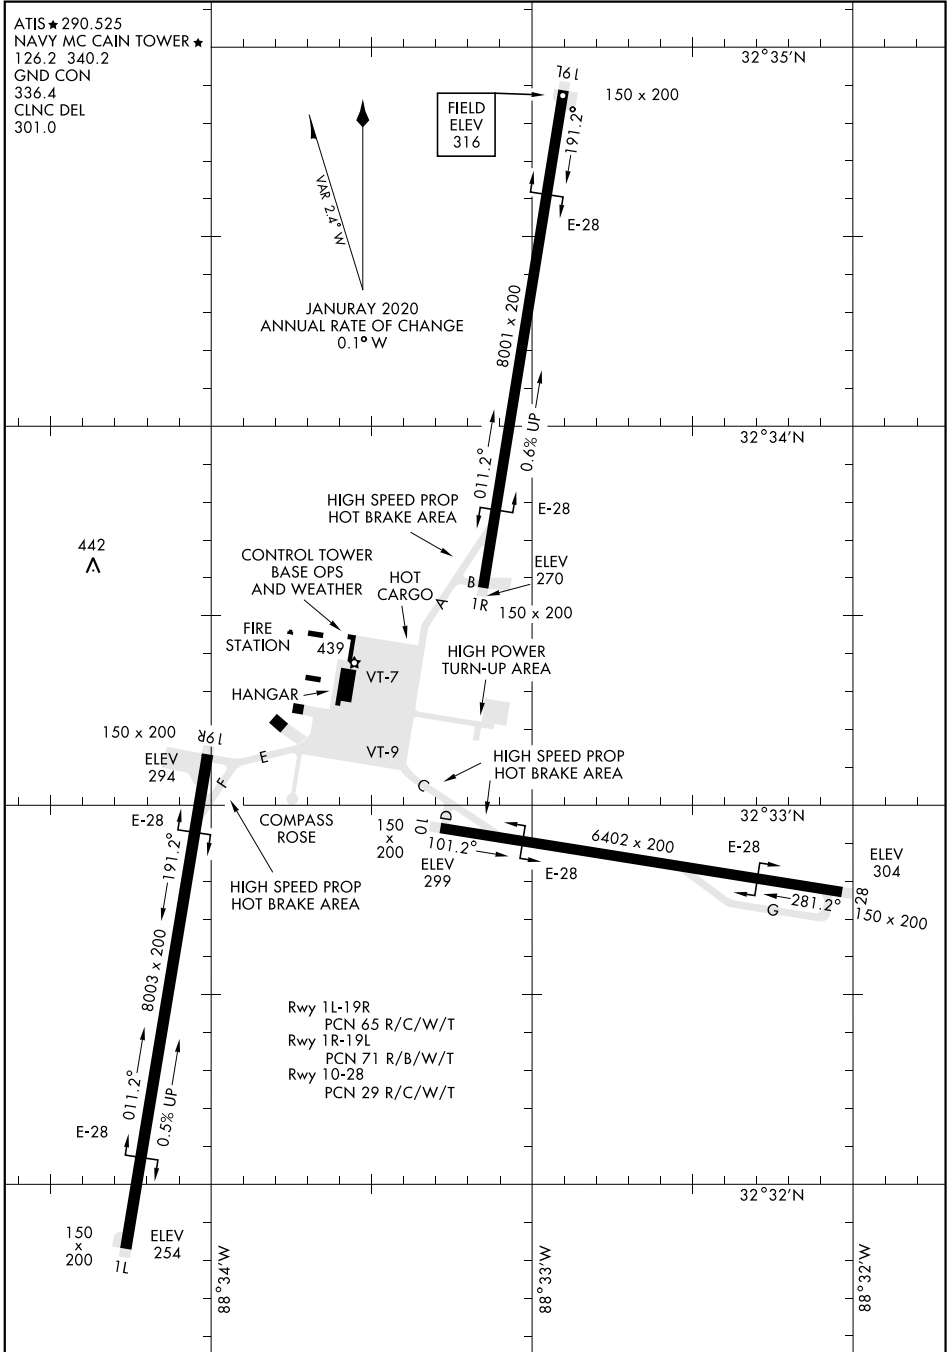

AIRPORT DIAGRAM

ATIS ★ 290.525
 NAVY MC CAIN TOWER ★
 126.2 340.2
 GND CON
 336.4
 CLNC DEL
 301.0

VAK 2.3° W
 JANURAY 2020
 ANNUAL RATE OF CHANGE
 0.1° W

FIELD ELEV 316

SC-4, 14 JUL 2022 to 11 AUG 2022

SC-4, 14 JUL 2022 to 11 AUG 2022

AIRPORT DIAGRAM