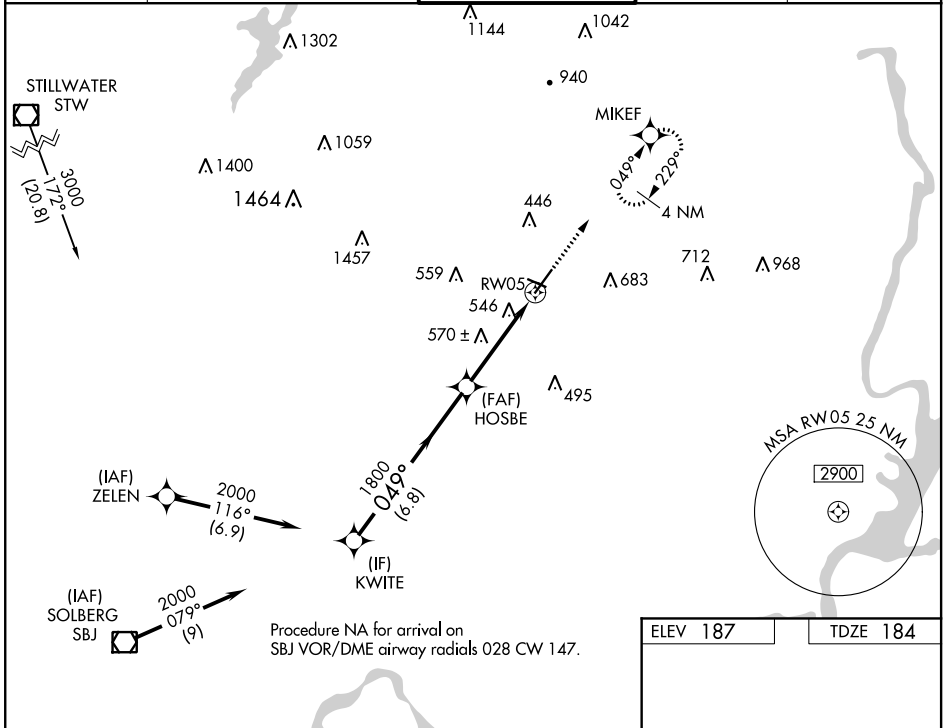

WAAS CH 97720 W05A	APP CRS 049°	Rwy Idg TDZE Apt Elev	5998 184 187
--	------------------------	-----------------------------	---

RNAV (GPS) RWY 5

MORRISTOWN MUNI (MMTU)

RNP APCH.		MORRISTOWN TOWER* 118.1 (CTAF) 353.9		GND CON 134.2	CLNC DEL 128.6
<p>▼ Rwy 5 helicopter visibility reduction below 3/4 SM NA.</p> <p>▲ For uncompensated Baro-VNAV systems, procedure NA below -15°C or above 46°C. Circling Rwy 13, 31 NA at night.</p>		<p>MISSED APPROACH: Climb to 2500 direct MIKEF and hold, continue climb-in-hold to 2500.</p>			

ATIS 124.25	NEW YORK APP CON 127.6 379.9	MORRISTOWN TOWER* 118.1 (CTAF) 353.9	GND CON 134.2	CLNC DEL 128.6
-----------------------	--	---	-------------------------	--------------------------

NE-2, 14 JUL 2022 to 11 AUG 2022

ELEV 187	TDZE 184
----------	----------