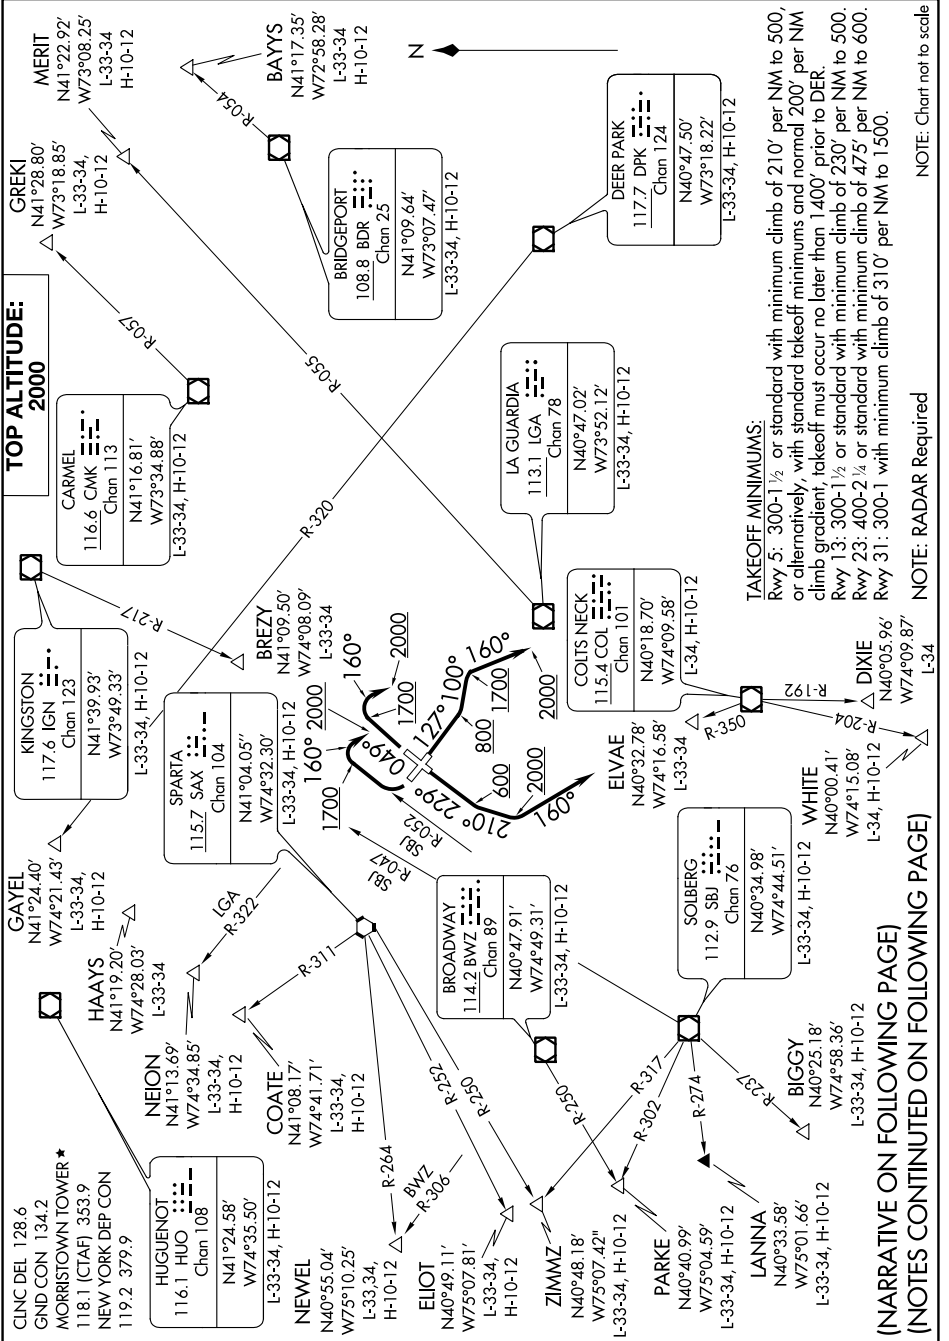

MORRISTOWN SEVEN DEPARTURE

MORRISTOWN MUNI(MMU)
MORRISTOWN, NEW JERSEY

NE-2, 14 JUL 2022 to 11 AUG 2022

(NARRATIVE ON FOLLOWING PAGE)
(NOTES CONTINUED ON FOLLOWING PAGE)

MORRISTOWN SEVEN DEPARTURE

MORRISTOWN, NEW JERSEY
MORRISTOWN MUNI(MMU)

NOTE: Chart not to scale

NOTE: RADAR Required

NE-2, 14 JUL 2022 to 11 AUG 2022