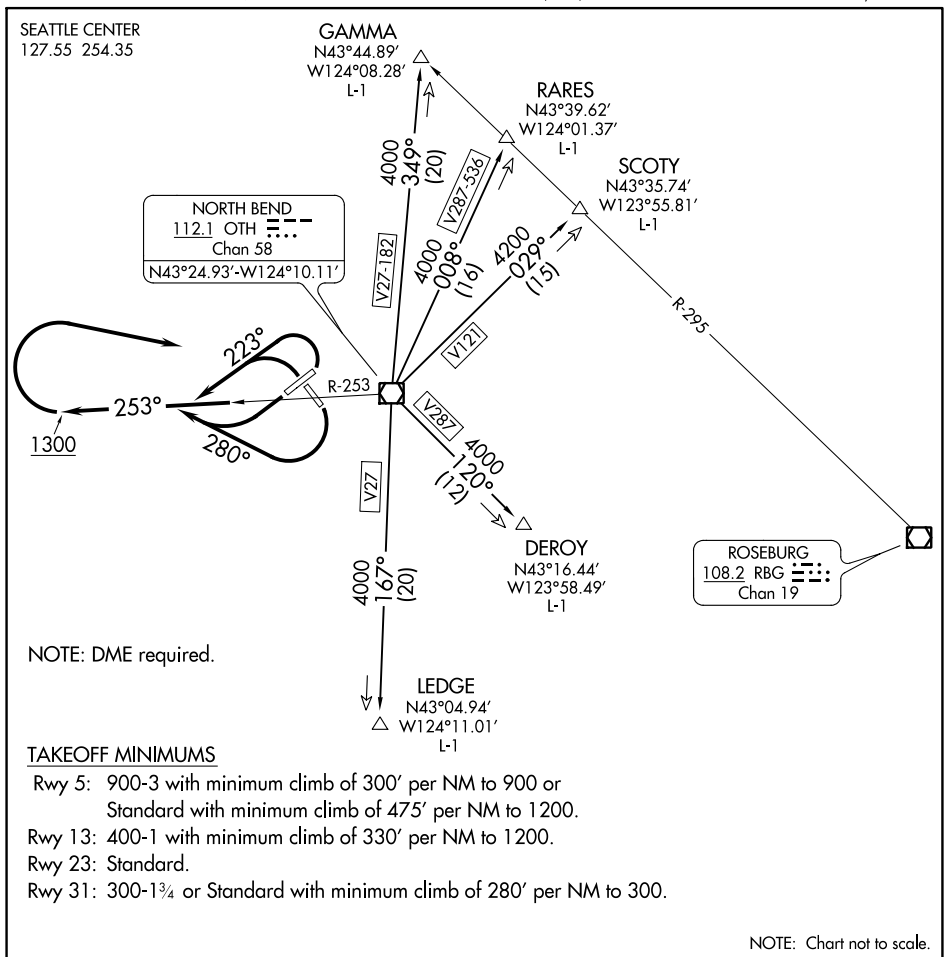

(OTH7.OTH) 22195

NORTH BEND SEVEN DEPARTURE

AL-929 (FAA)

SOUTHWEST OREGON RGNL (OTH)

NORTH BEND, OREGON

NW-1, 14 JUL 2022 to 11 AUG 2022

NW-1, 14 JUL 2022 to 11 AUG 2022

DEPARTURE ROUTE DESCRIPTION

TAKEOFF RUNWAYS 5, 31: Climbing left turn heading 223° and on OTH R-253 thence . . .

TAKEOFF RUNWAYS 13, 23: Climbing right turn heading 280° and on OTH R-253 thence . . .

. . . continue climb on OTH R-253 to 1300 then right turn direct OTH VOR/DME, then on assigned transition.

DEROY TRANSITION (OTH7.DEROY): From over OTH VOR/DME on OTH R-120 to DEROY INT.

GAMMA TRANSITION (OTH7.GAMMA): From over OTH VOR/DME on OTH R-349 to GAMMA INT.

LEDGE TRANSITION (OTH7.LEDGE): From over OTH VOR/DME on OTH R-167 to LEDGE INT.

RARES TRANSITION (OTH7.RARES): From over OTH VOR/DME on OTH R-008 to RARES INT.

SCOTY TRANSITION (OTH7.SCOTY): From over OTH VOR/DME on OTH R-029 to SCOTY INT.

NORTH BEND SEVEN DEPARTURE

(OTH7.OTH) 26MAR20