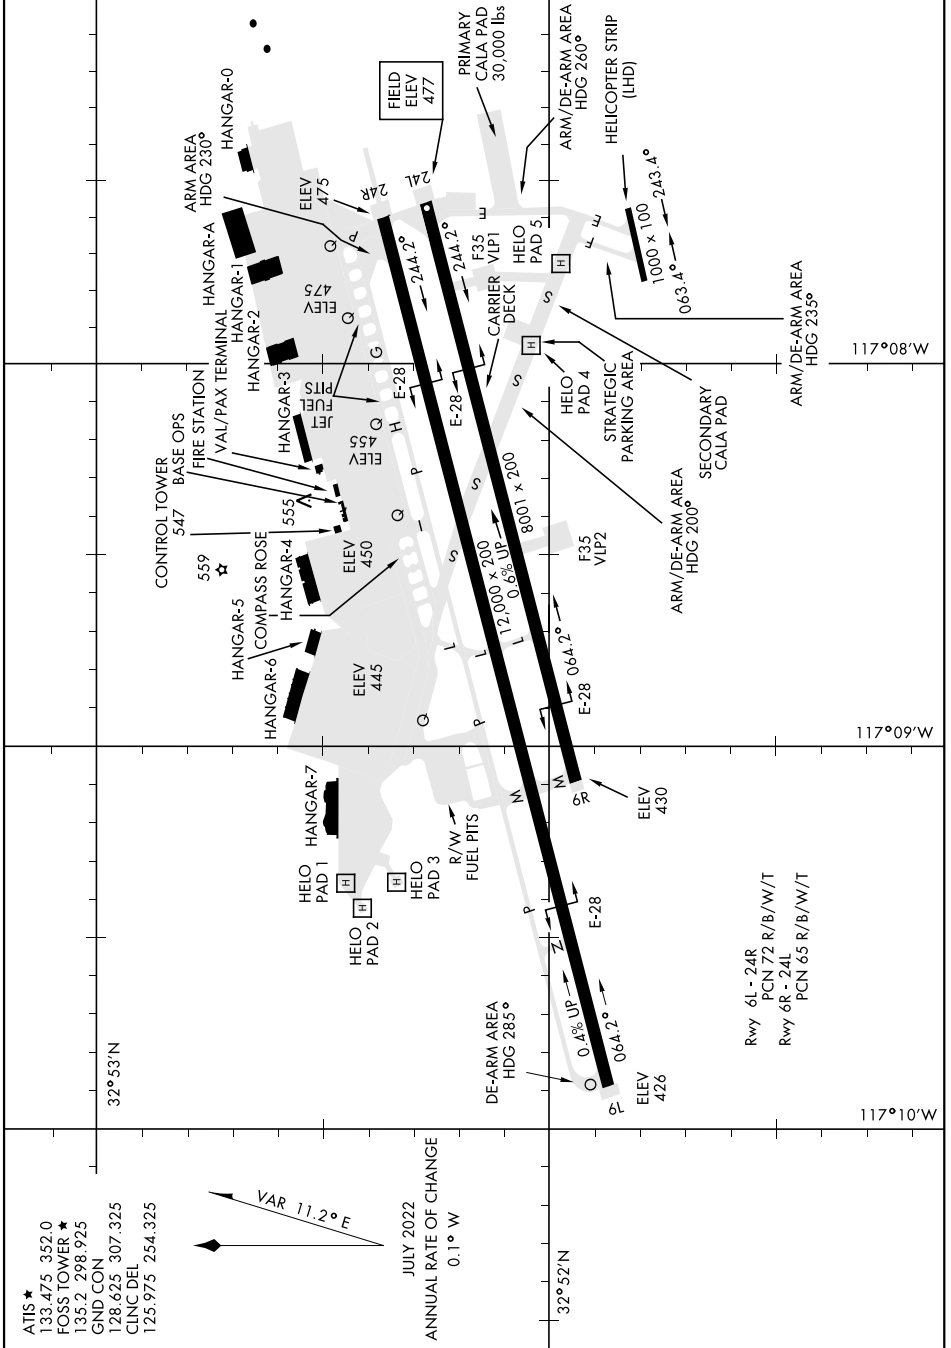

# AIRPORT DIAGRAM

AL-903 [USN]

SAN DIEGO, CALIFORNIA

SW-3, 14 JUL 2022 to 11 AUG 2022

SW-3, 14 JUL 2022 to 11 AUG 2022

# AIRPORT DIAGRAM

SAN DIEGO, CALIFORNIA

MIRAMAR MCAS (JOE FOSS FLD) (KNKX)

ATIS ★  
 133.475 352.0  
 FOSS TOWER ★  
 135.2 298.925  
 GND CON  
 128.625 307.325  
 CLNC DEL  
 125.975 254.325

JULY 2022  
 ANNUAL RATE OF CHANGE  
 0.1° W

Rwy 6L - 24R  
 PCN 72 R/B/W/T  
 Rwy 6R - 24L  
 PCN 65 R/B/W/T

32°53'N

117°09'W

117°10'W

32°52'N