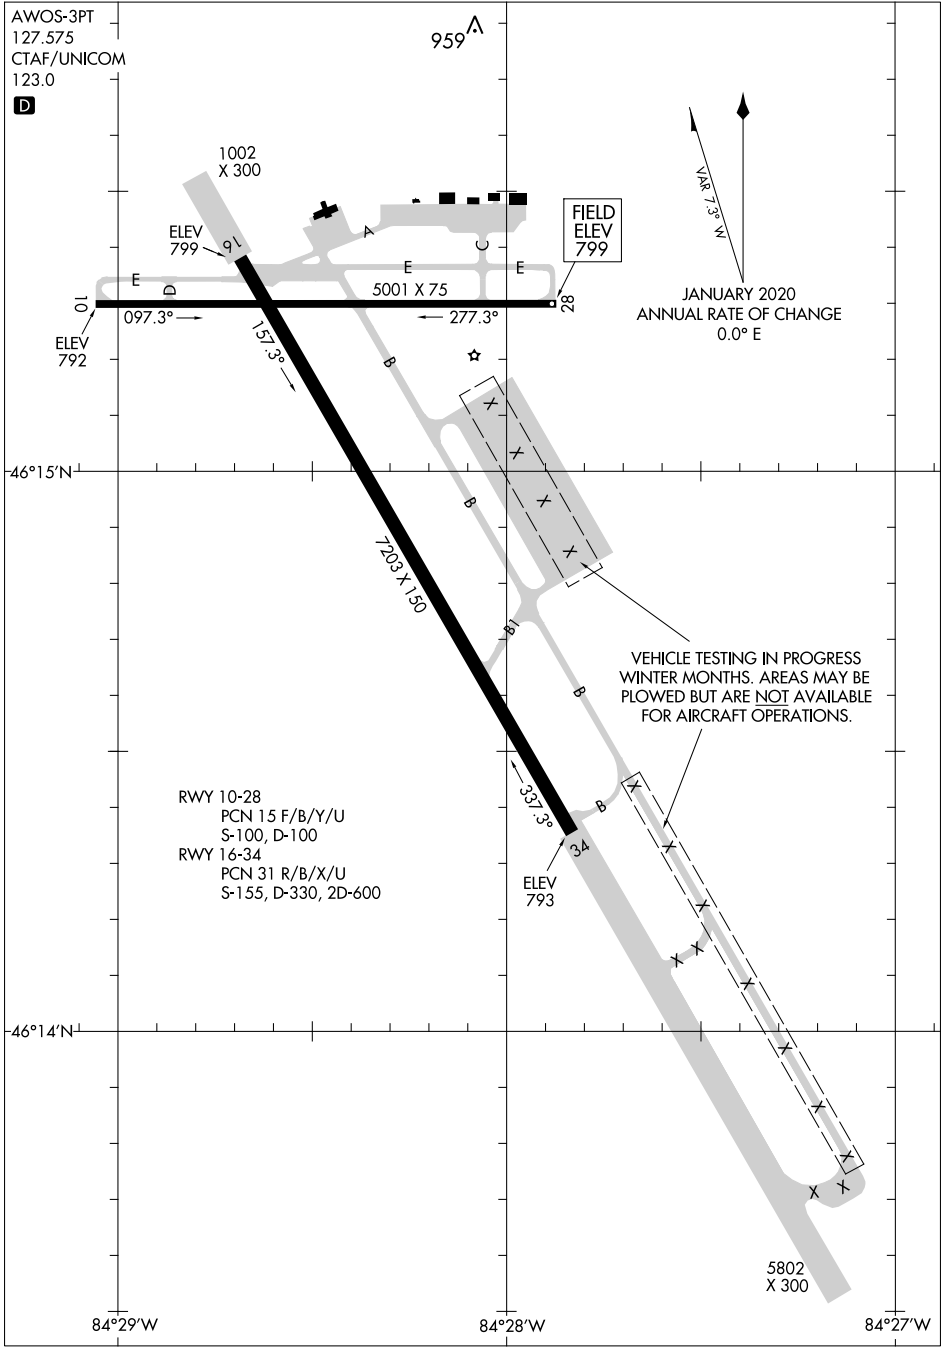

22027

AIRPORT DIAGRAM

CHIPPEWA COUNTY INTL (CIU)
SAULT STE MARIE, MICHIGAN

AL-810 (FAA)

AWOS-3PT
127.575
CTAF/UNICOM
123.0

RWY 10-28
PCN 15 F/B/Y/U
S-100, D-100

RWY 16-34
PCN 31 R/B/X/U
S-155, D-330, 2D-600

EC-1, 14 JUL 2022 to 11 AUG 2022

EC-1, 14 JUL 2022 to 11 AUG 2022

AIRPORT DIAGRAM
22027

SAULT STE MARIE, MICHIGAN
CHIPPEWA COUNTY INTL (CIU)